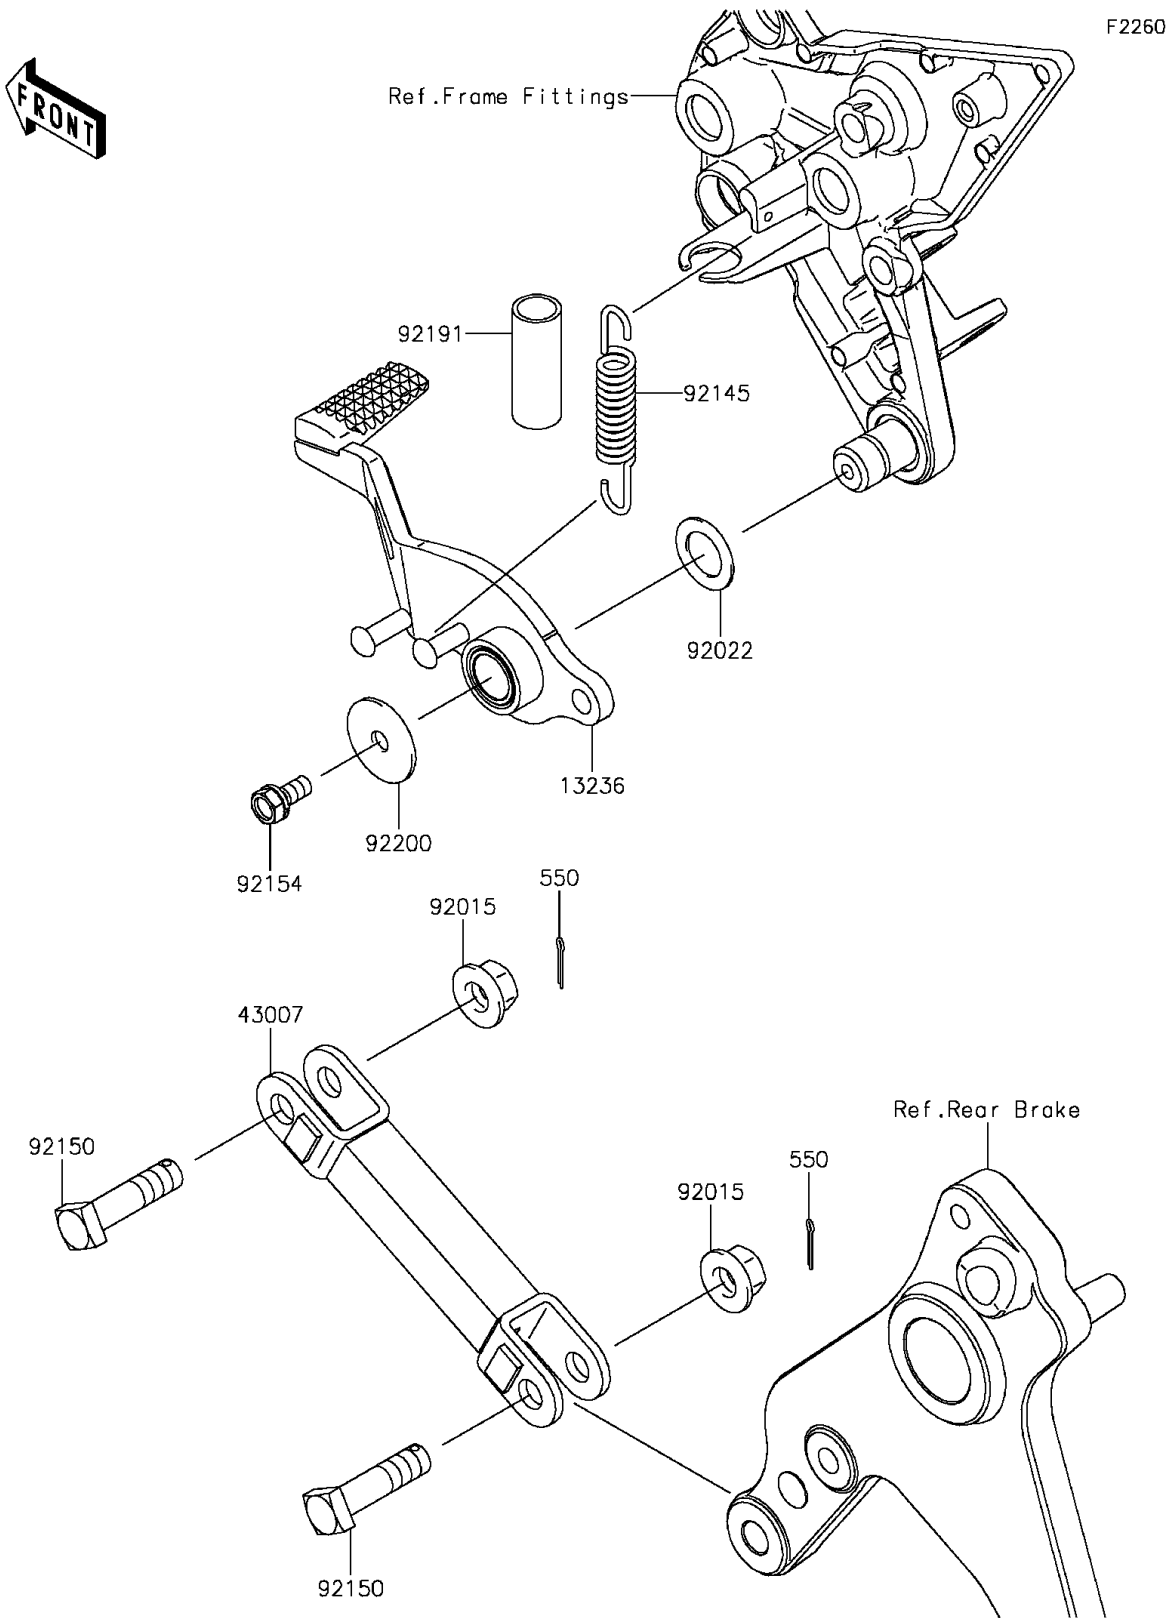

## 2014 NINJA® 1000 ABS PARTS DIAGRAM

Brake Pedal/Torque Link

## 2014 NINJA® 1000 ABS PARTS LIST

Brake Pedal/Torque Link

ITEM NAME	PART NUMBER	QUANTITY
LEVER-COMP (Ref # 13236)	13236-0741	1
ROD-TORQUE,F.S.BLACK (Ref # 43007)	43007-0016-18R	1
PIN-COTTER,2.0X15 (Ref # 550)	550AA2015	1
NUT,FLANGED,10MM (Ref # 92015)	92015-1415	1
WASHER,15.3X24X1 (Ref # 92022)	92022-326	1
SPRING,BRAKE LEVER (Ref # 92145)	92145-0764	1
BOLT,10X39.5 (Ref # 92150)	92150-1598	1
BOLT,UPSET-WS,6X14 (Ref # 92154)	92154-0293	1
TUBE,12X15X40 (Ref # 92191)	92191-1739	1
WASHER,7X28X1.6 (Ref # 92200)	92200-0279	1