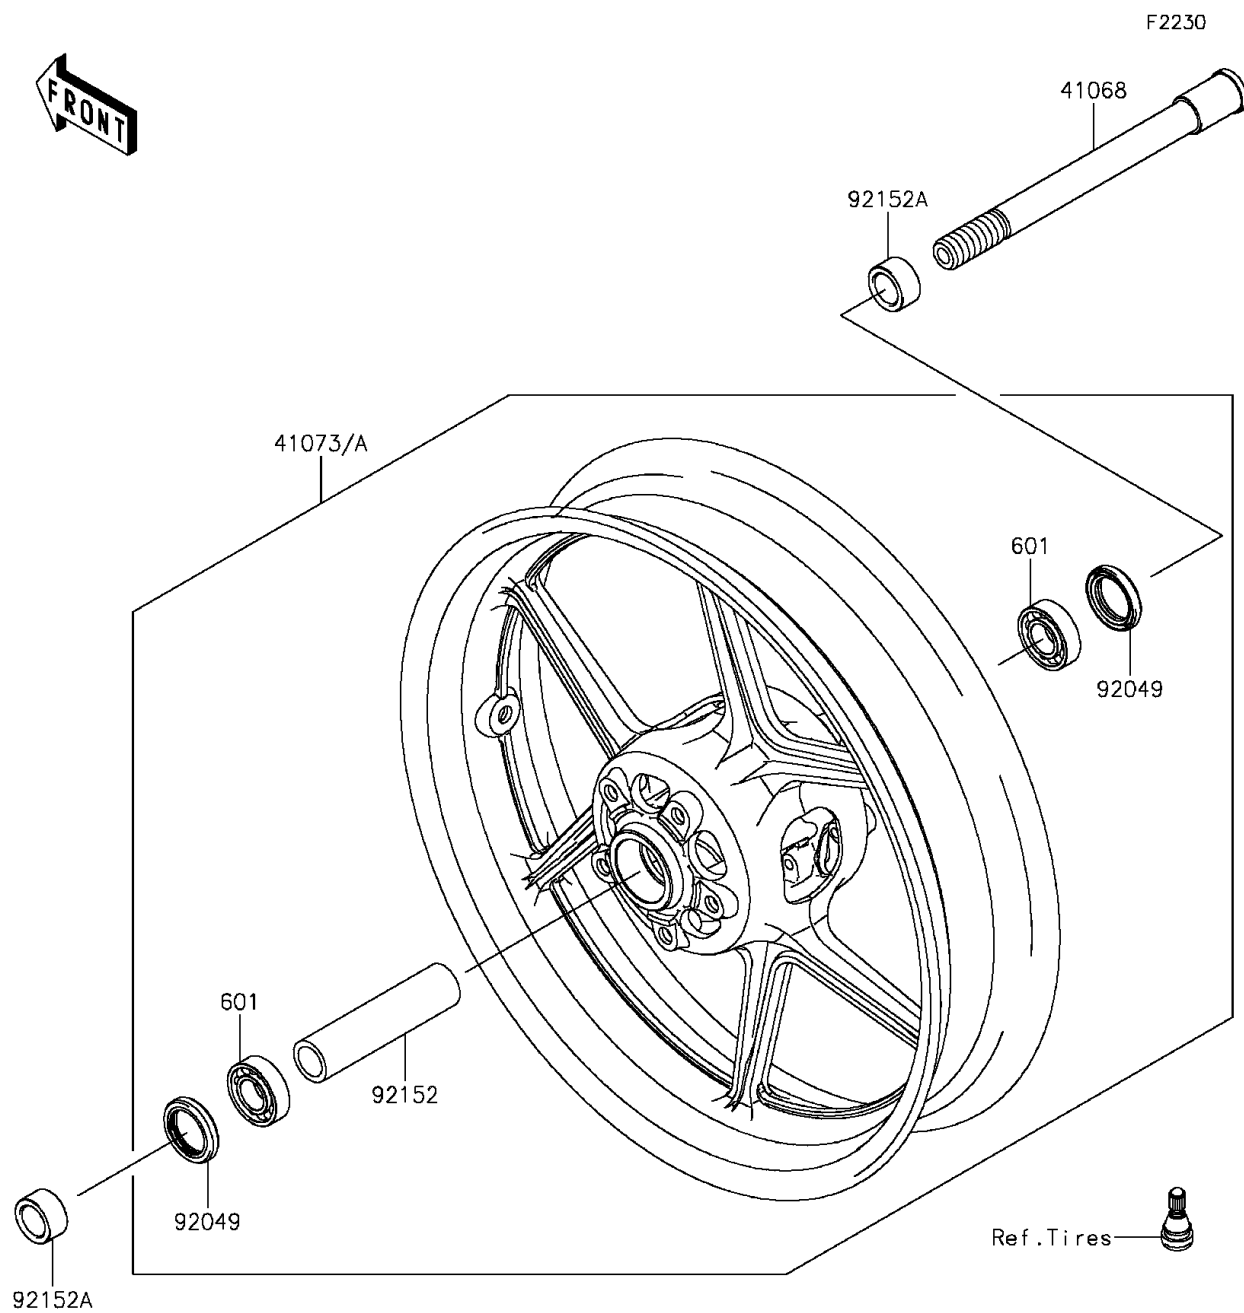

2014 NINJA® 1000 ABS PARTS DIAGRAM

Front Wheel

2014 NINJA® 1000 ABS PARTS LIST

Front Wheel

ITEM NAME	PART NUMBER	QUANTITY
AXLE,FR (Ref # 41068)	41068-0038	1
WHEEL-ASSY,FR,G.BLACK (Ref # 41073A)	41073-0608-QT	1
BEARING-BALL,#6004UUC3 (Ref # 601)	601B6004UU	1
SEAL-OIL,BJN30427-C3 (Ref # 92049)	92049-1057	1
COLLAR,FR HUB,L=115 (Ref # 92152)	92152-0087	1
COLLAR,FR AXLE,L=15.5 (Ref # 92152A)	92152-0310	1