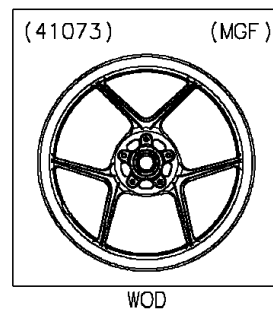

2014 NINJA® 1000 ABS PARTS DIAGRAM

Front Wheel

2014 NINJA® 1000 ABS PARTS LIST

Front Wheel

ITEM NAME	PART NUMBER	QUANTITY
AXLE,FR (Ref # 41068)	41068-0038	1
WHEEL-ASSY,FR,G.BLACK (Ref # 41073A)	41073-0608-QT	1
BEARING-BALL,#6004UUC3 (Ref # 601)	601B6004UU	1
SEAL-OIL,BJN30427-C3 (Ref # 92049)	92049-1057	1
COLLAR,FR HUB,L=115 (Ref # 92152)	92152-0087	1
COLLAR,FR AXLE,L=15.5 (Ref # 92152A)	92152-0310	1