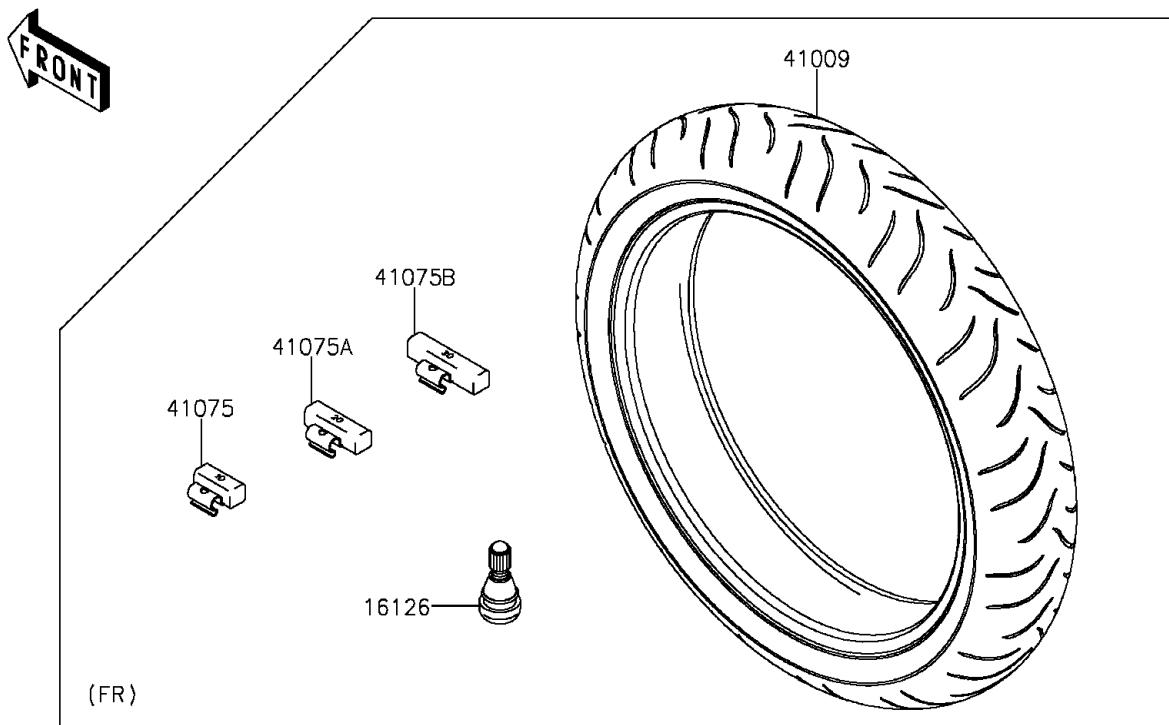

2014 NINJA® 1000 ABS PARTS DIAGRAM

Tires

F2210

2014 NINJA® 1000 ABS PARTS LIST

Tires

ITEM NAME	PART NUMBER	QUANTITY
VALVE,TIRE (Ref # 16126)	16126-1140	1
TIRE,FR,120/70ZR17(58W),S20F (Ref # 41009)	41009-0545	1
TIRE,RR,190/50ZR17(73W),S20R (Ref # 41009A)	41009-0546	1
BALANCER-WHEEL,10G,SILVER (Ref # 41075)	41075-0007	1
BALANCER-WHEEL,20G,SILVER (Ref # 41075A)	41075-0008	1
BALANCER-WHEEL,30G,SILVER (Ref # 41075B)	41075-0009	1