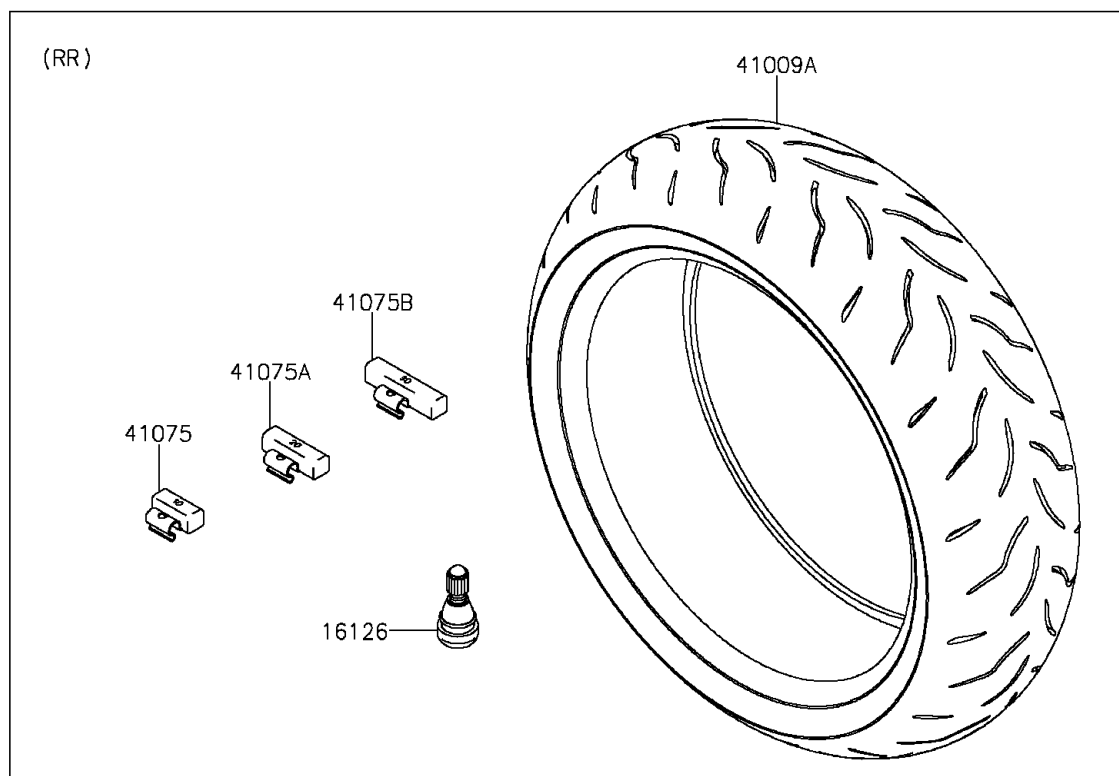

2014 NINJA® 1000 ABS PARTS DIAGRAM

Tires

F2210

2014 NINJA® 1000 ABS PARTS LIST

Tires

ITEM NAME	PART NUMBER	QUANTITY
VALVE,TIRE (Ref # 16126)	16126-1140	1
TIRE,FR,120/70ZR17(58W),S20F (Ref # 41009)	41009-0545	1
TIRE,RR,190/50ZR17(73W),S20R (Ref # 41009A)	41009-0546	1
BALANCER-WHEEL,10G,SILVER (Ref # 41075)	41075-0007	1
BALANCER-WHEEL,20G,SILVER (Ref # 41075A)	41075-0008	1
BALANCER-WHEEL,30G,SILVER (Ref # 41075B)	41075-0009	1