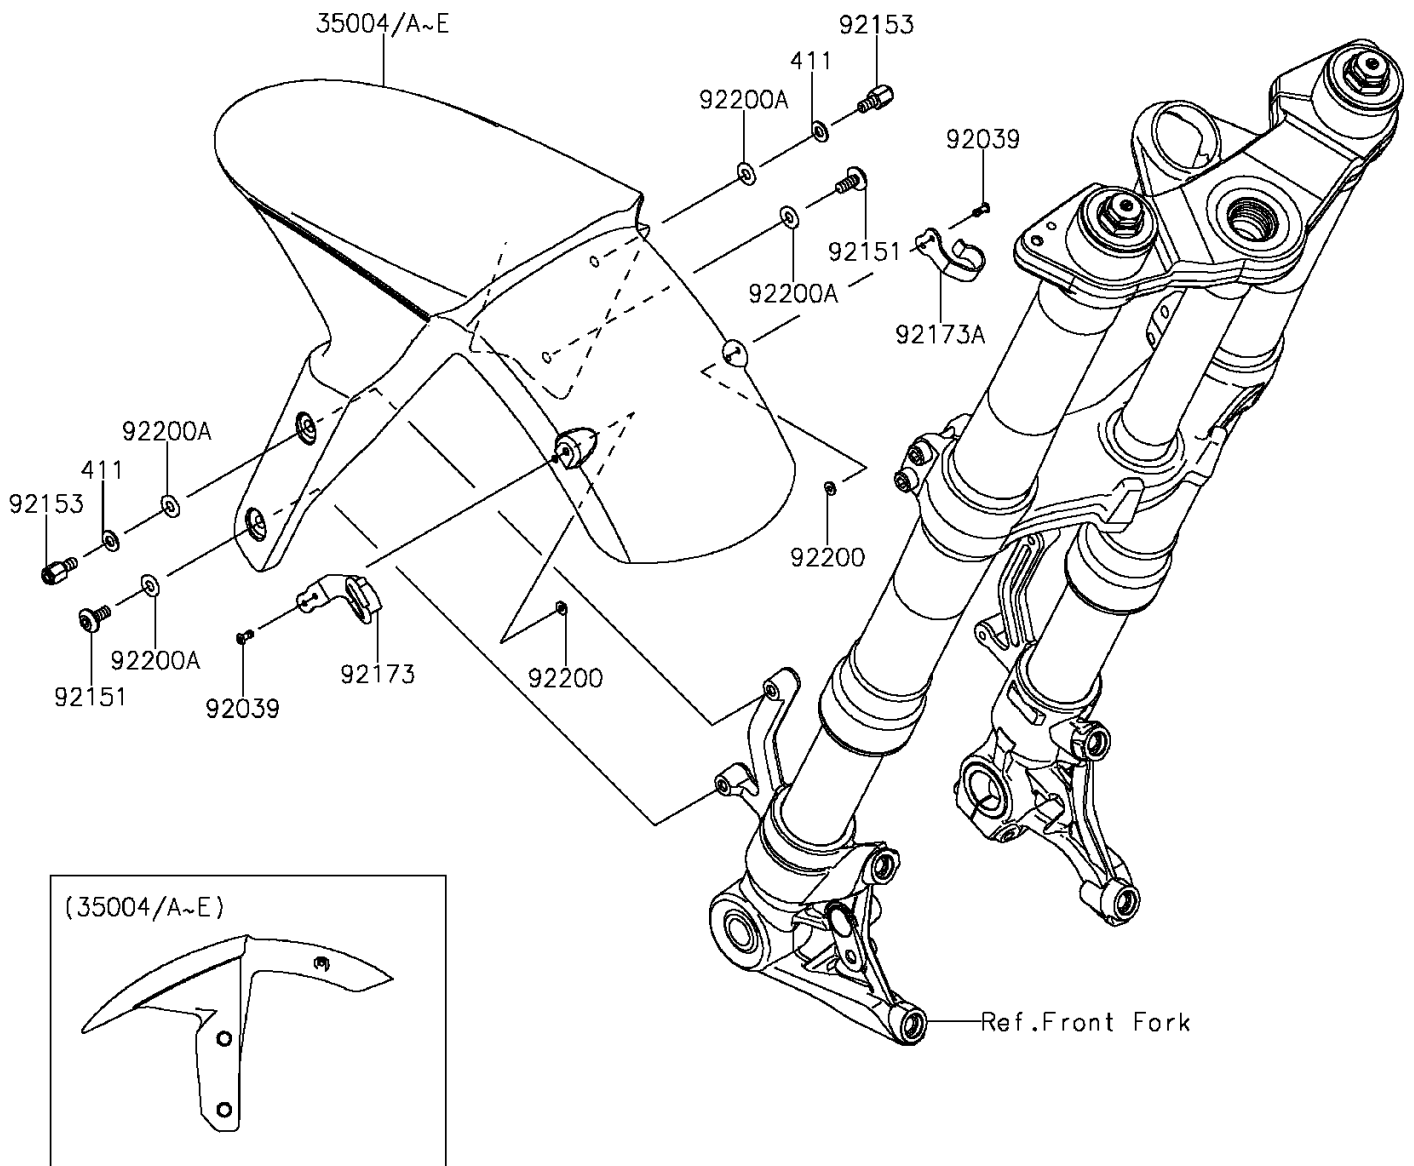

2014 NINJA® 1000 ABS PARTS DIAGRAM

Front Fender(s)

F2171

2014 NINJA® 1000 ABS PARTS LIST

Front Fender(s)

ITEM NAME	PART NUMBER	QUANTITY
FENDER-FRONT,C.C.BLUE (Ref # 35004)	35004-0310-46M	1
FENDER-FRONT,M.F.S.BLACK (Ref # 35004D)	35004-0310-739	1
WASHER-PLAIN,6MM (Ref # 411)	411AB0600	1
RIVET (Ref # 92039)	92039-0705	1
BOLT,SOCKET,6X14 (Ref # 92151)	92151-1654	1
BOLT,6MM (Ref # 92153)	92153-0335	1
CLAMP,LH (Ref # 92173)	92173-1096	1
CLAMP,RH (Ref # 92173A)	92173-1097	1
WASHER,3.5X8X1 (Ref # 92200)	92200-1251	1
WASHER,6.5X14X1 (Ref # 92200A)	92200-1388	1