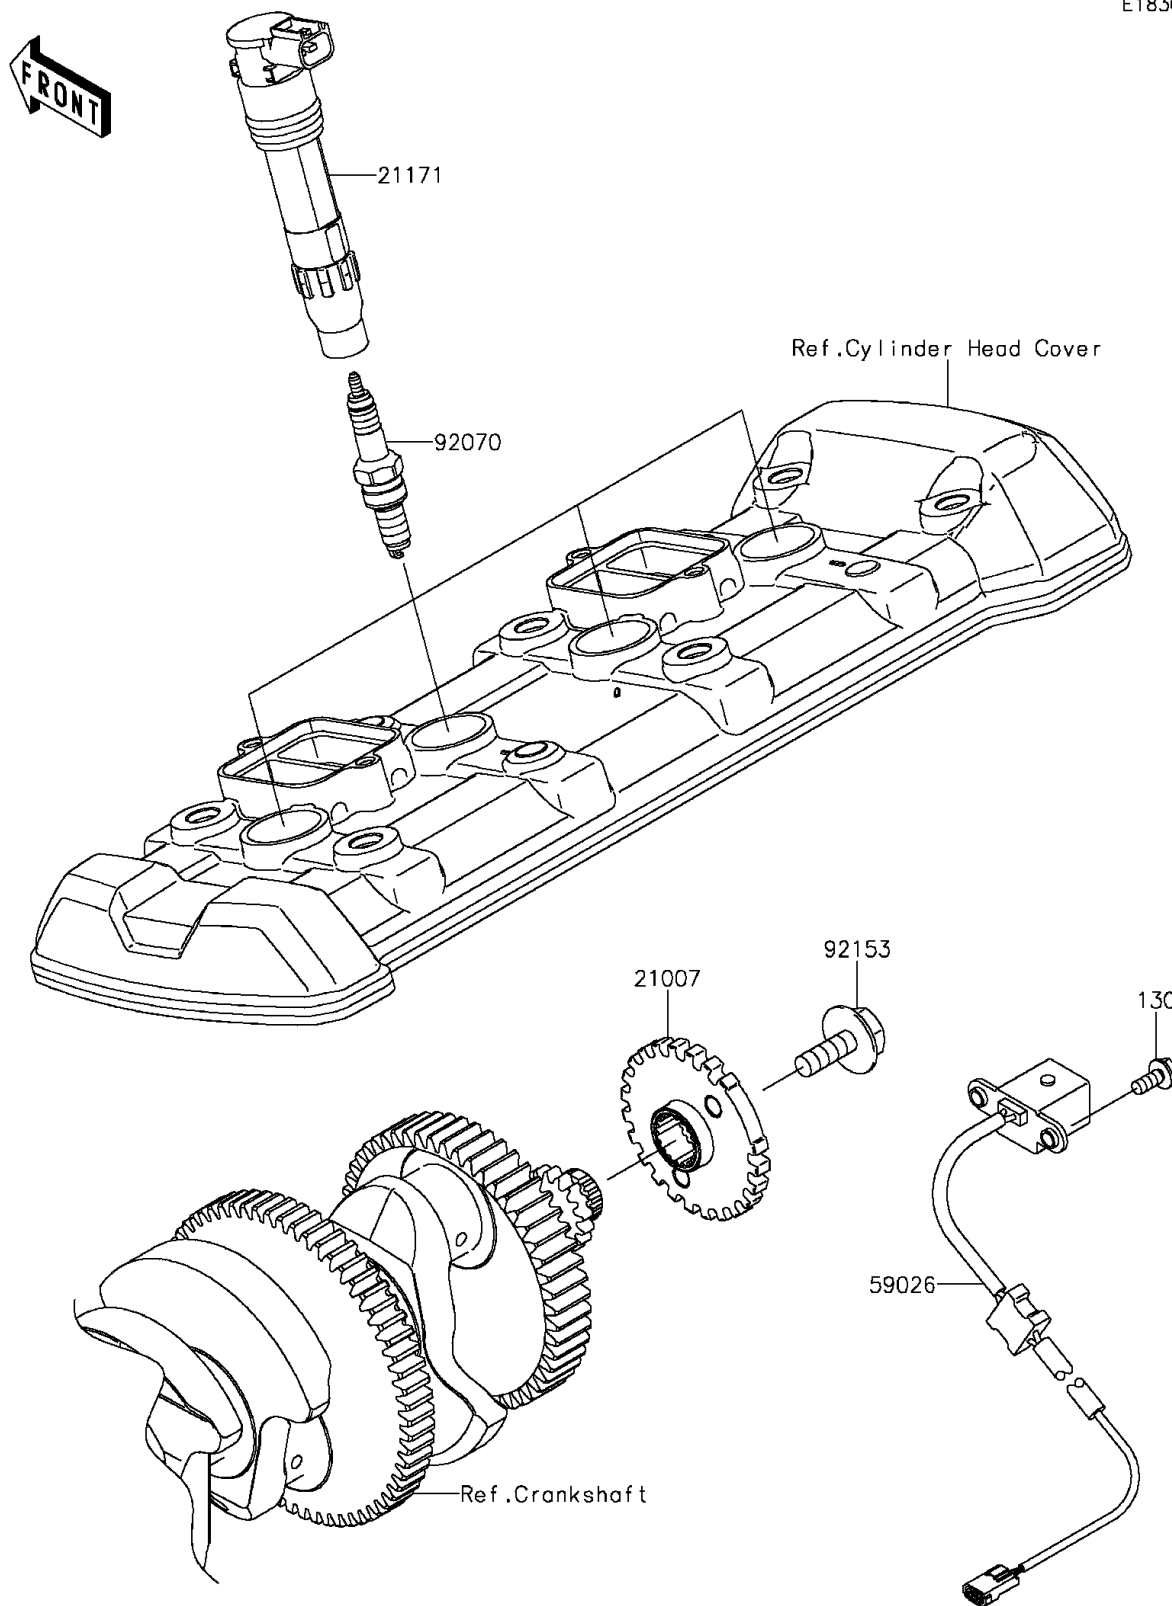

2014 NINJA® 1000 ABS PARTS DIAGRAM

Ignition System

E1830

2014 NINJA® 1000 ABS PARTS LIST

Ignition System

ITEM NAME	PART NUMBER	QUANTITY
BOLT-FLANGED,5X12 (Ref # 130)	130BA0512	1
ROTOR (Ref # 21007)	21007-0579	1
COIL-ASSY-IGNITION (Ref # 21171)	21171-0033	1
COIL-PULSING (Ref # 59026)	59026-0043	1
PLUG-SPARK,CR9EIA(NGK) (Ref # 92070)	92070-0014	1
BOLT,FLANGED,8X23 (Ref # 92153)	92153-0549	1