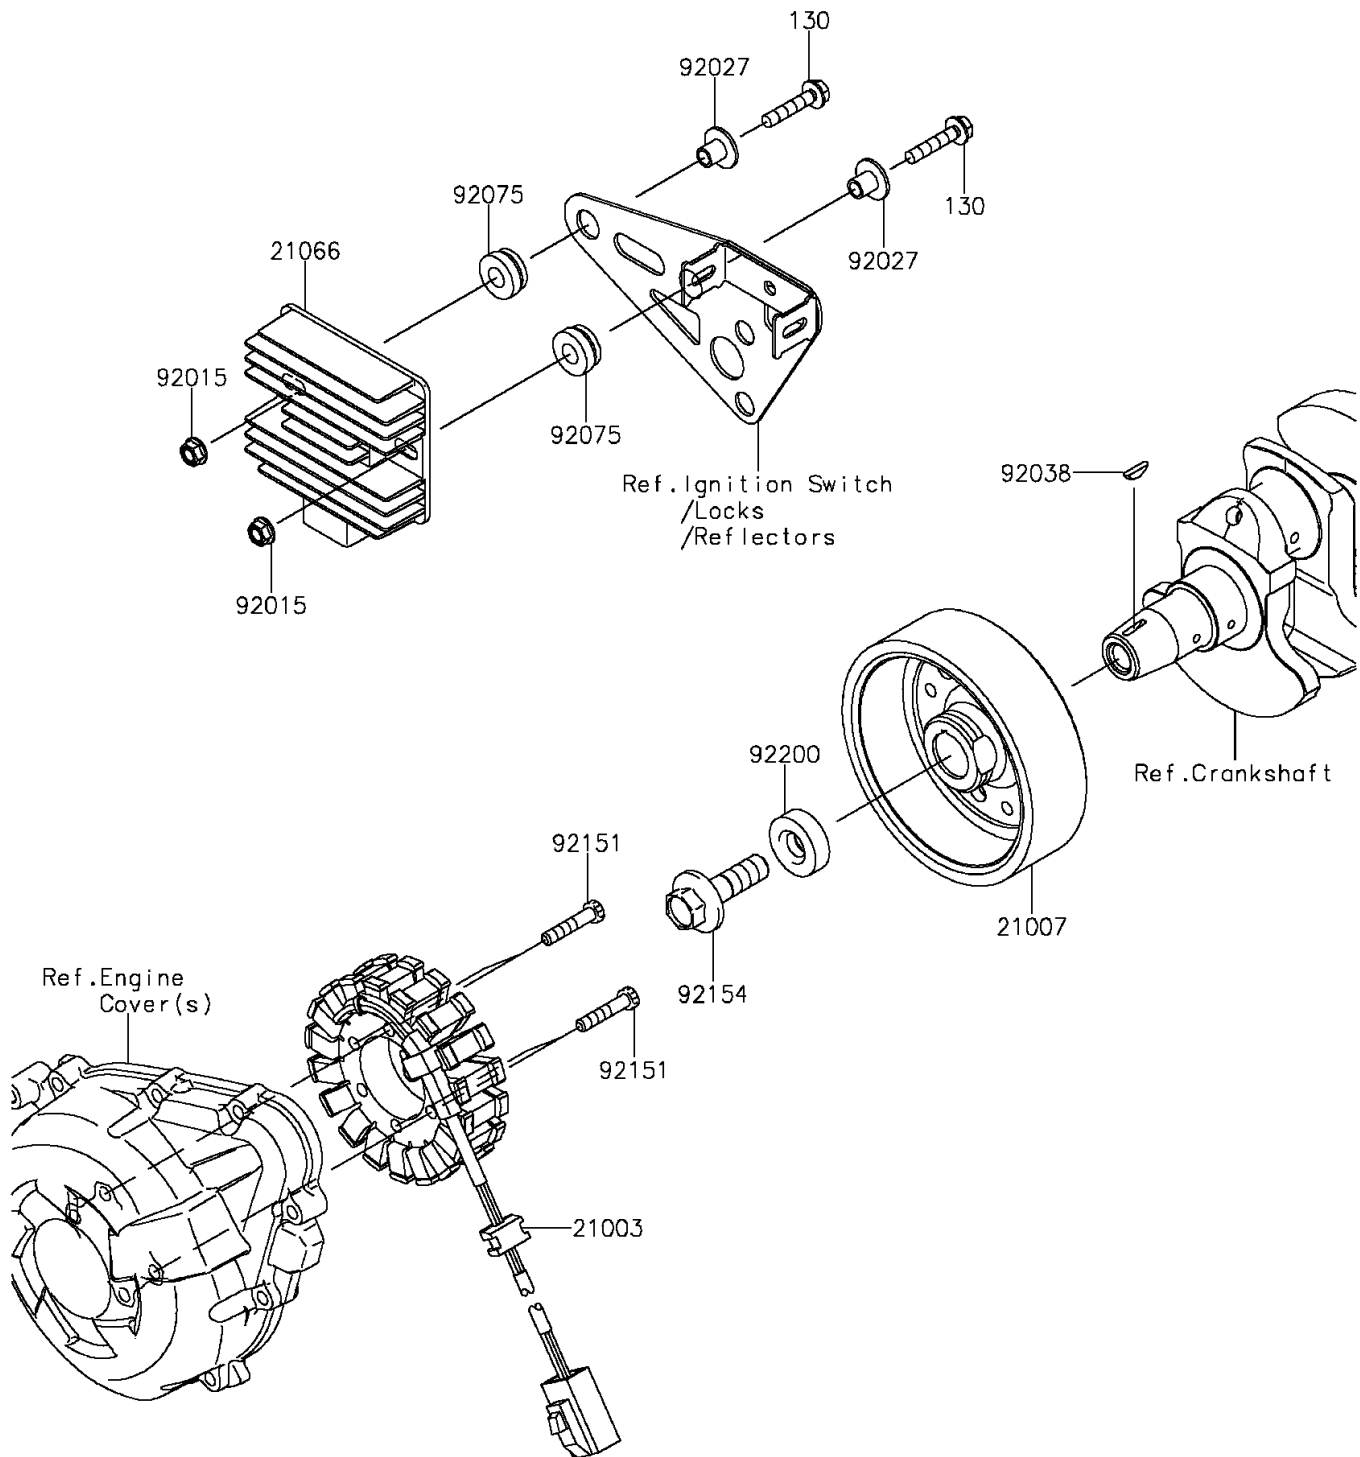

2014 NINJA® 1000 ABS PARTS DIAGRAM

Generator

E1810

2014 NINJA® 1000 ABS PARTS LIST

Generator

ITEM NAME	PART NUMBER	QUANTITY
BOLT-FLANGED,6X30 (Ref # 130)	130BA0630	1
STATOR (Ref # 21003)	21003-0122	1
ROTOR (Ref # 21007)	21007-0135	1
REGULATOR-VOLTAGE (Ref # 21066)	21066-0720	1
NUT,FLANGED,6MM,BLACK (Ref # 92015)	92015-1233	1
COLLAR,FLANGED,L=12.1,BLACK (Ref # 92027)	92027-1651	1
KEY (Ref # 92038)	92038-1060	1
DAMPER (Ref # 92075)	92075-277	1
BOLT,6X30 (Ref # 92151)	92151-1626	1
BOLT,FLANGED,12X40 (Ref # 92154)	92154-0347	1
WASHER,12X34X9 (Ref # 92200)	92200-0369	1