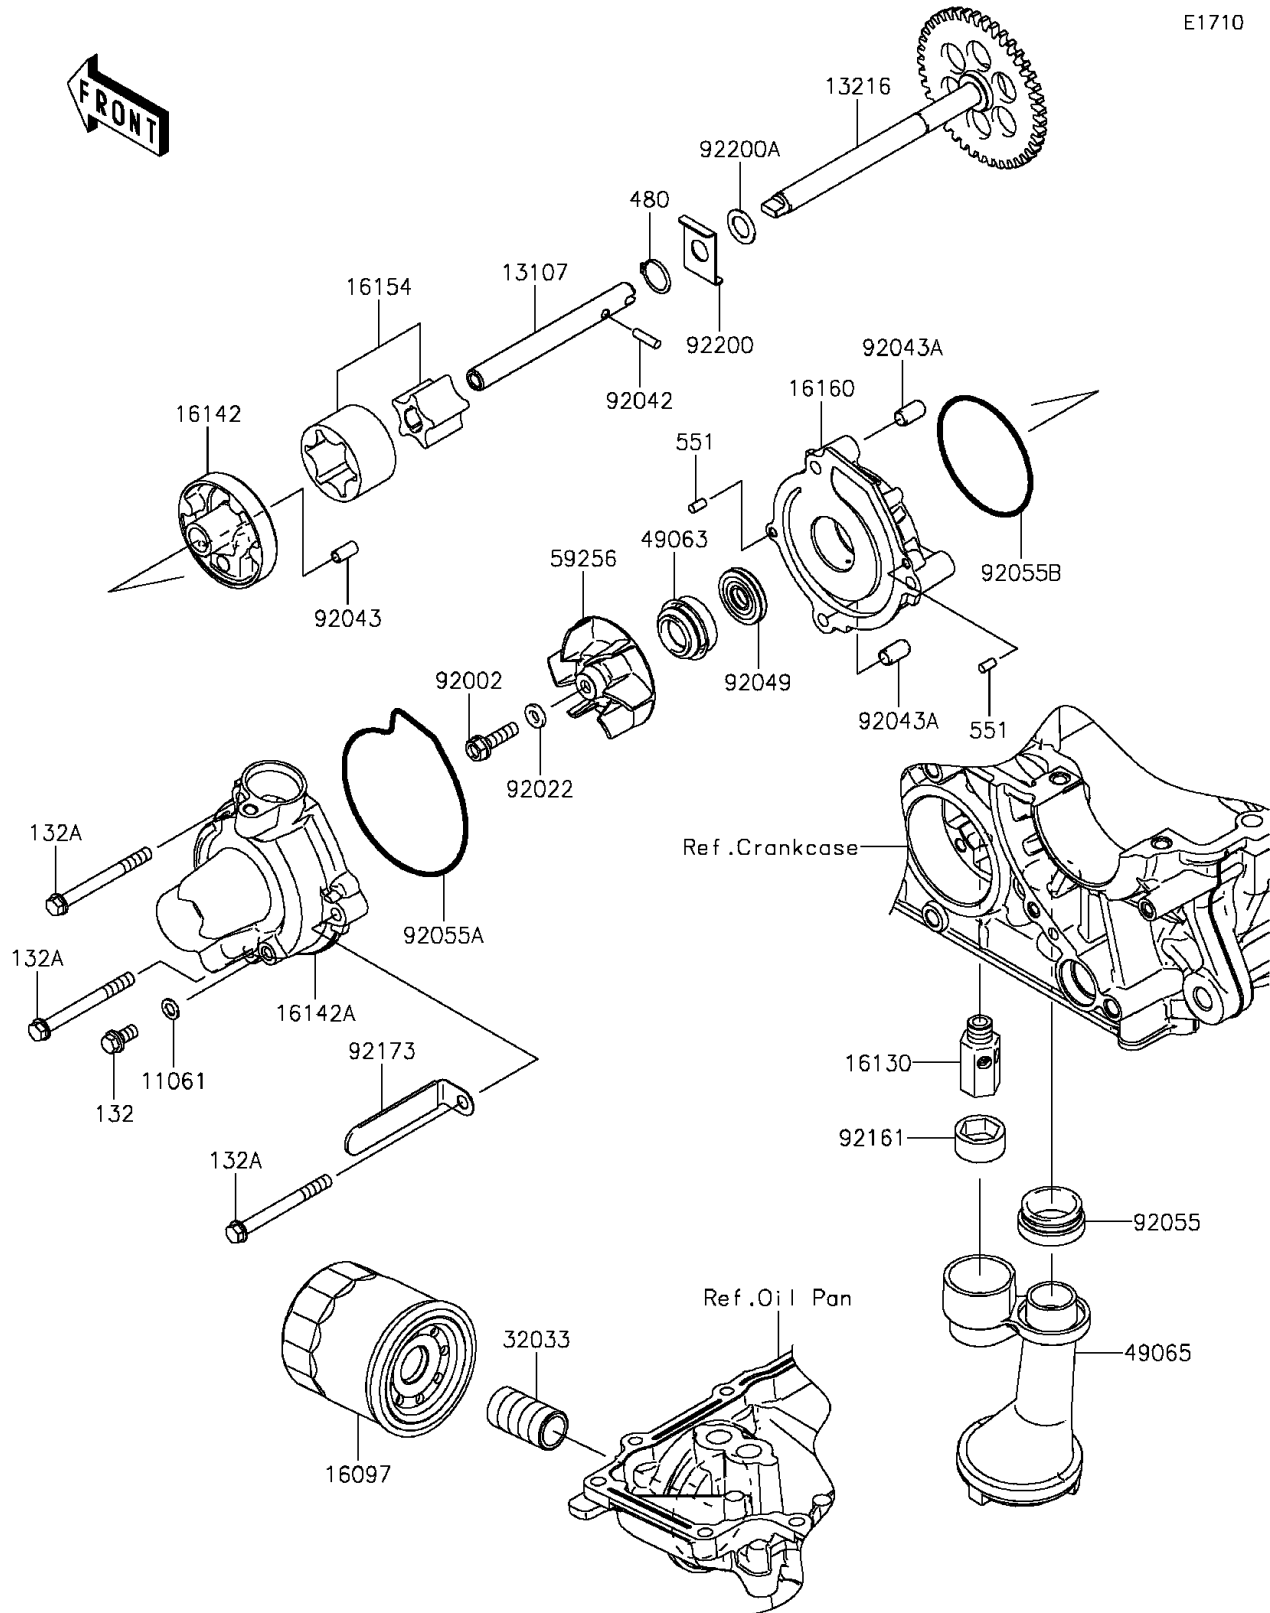

2014 NINJA® 1000 ABS PARTS DIAGRAM

Oil Pump/Oil Filter

E1710

2014 NINJA® 1000 ABS PARTS LIST

Oil Pump/Oil Filter

ITEM NAME	PART NUMBER	QUANTITY
GASKET (Ref # 11061)	11061-0107	1
SHAFT (Ref # 13107)	13107-0214	1
BOLT-FLANGED-SMALL,6X12 (Ref # 132)	132BA0612	1
GEAR-COMP,OIL PUMP,41T (Ref # 13216)	13216-0020	1
BOLT-FLANGED-SMALL,6X60 (Ref # 132A)	132BC0660	1
FILTER-ASSY-OIL (Ref # 16097)	16097-0008	1
VALVE-ASSY-RELIEF (Ref # 16130)	16130-1058	1
COVER-PUMP (Ref # 16142)	16142-0064	1
COVER-PUMP (Ref # 16142A)	16142-0703	1
ROTOR-PUMP (Ref # 16154)	16154-0057	1
BODY (Ref # 16160)	16160-0702	1
PIPE,OIL FILTER (Ref # 32033)	32033-1535	1
CIRCLIP-TYPE-C,11MM (Ref # 480)	480J1100	1
SEAL-MECHANICAL,WATER (Ref # 49063)	49063-1055	1
FILTER-OIL (Ref # 49065)	49065-0026	1
PIN-DOWEL,4X8 (Ref # 551)	551A0408	1
IMPELLER (Ref # 59256)	59256-0555	1
BOLT,6X22 (Ref # 92002)	92002-1154	1
WASHER,6.1X12X1 (Ref # 92022)	92022-077	1
PIN,DOWEL,4X13.8 (Ref # 92042)	92042-030	1
PIN,4.2X6X12 (Ref # 92043)	92043-1262	1
PIN,6.2X8X14 (Ref # 92043A)	92043-1263	1
SEAL-OIL (Ref # 92049)	92049-0798	1
RING-O,OIL FILTER (Ref # 92055)	92055-1503	1
RING-O,WATER PUMP COVER (Ref # 92055A)	92055-1571	1
RING-O,59.6X2.4 (Ref # 92055B)	92055-3018	1
DAMPER (Ref # 92161)	92161-0070	1
CLAMP (Ref # 92173)	92173-1201	1
WASHER (Ref # 92200)	92200-0410	1

2014 NINJA® 1000 ABS PARTS LIST

Oil Pump/Oil Filter

ITEM NAME	PART NUMBER	QUANTITY
WASHER (Ref # 92200A)	92200-1009	1