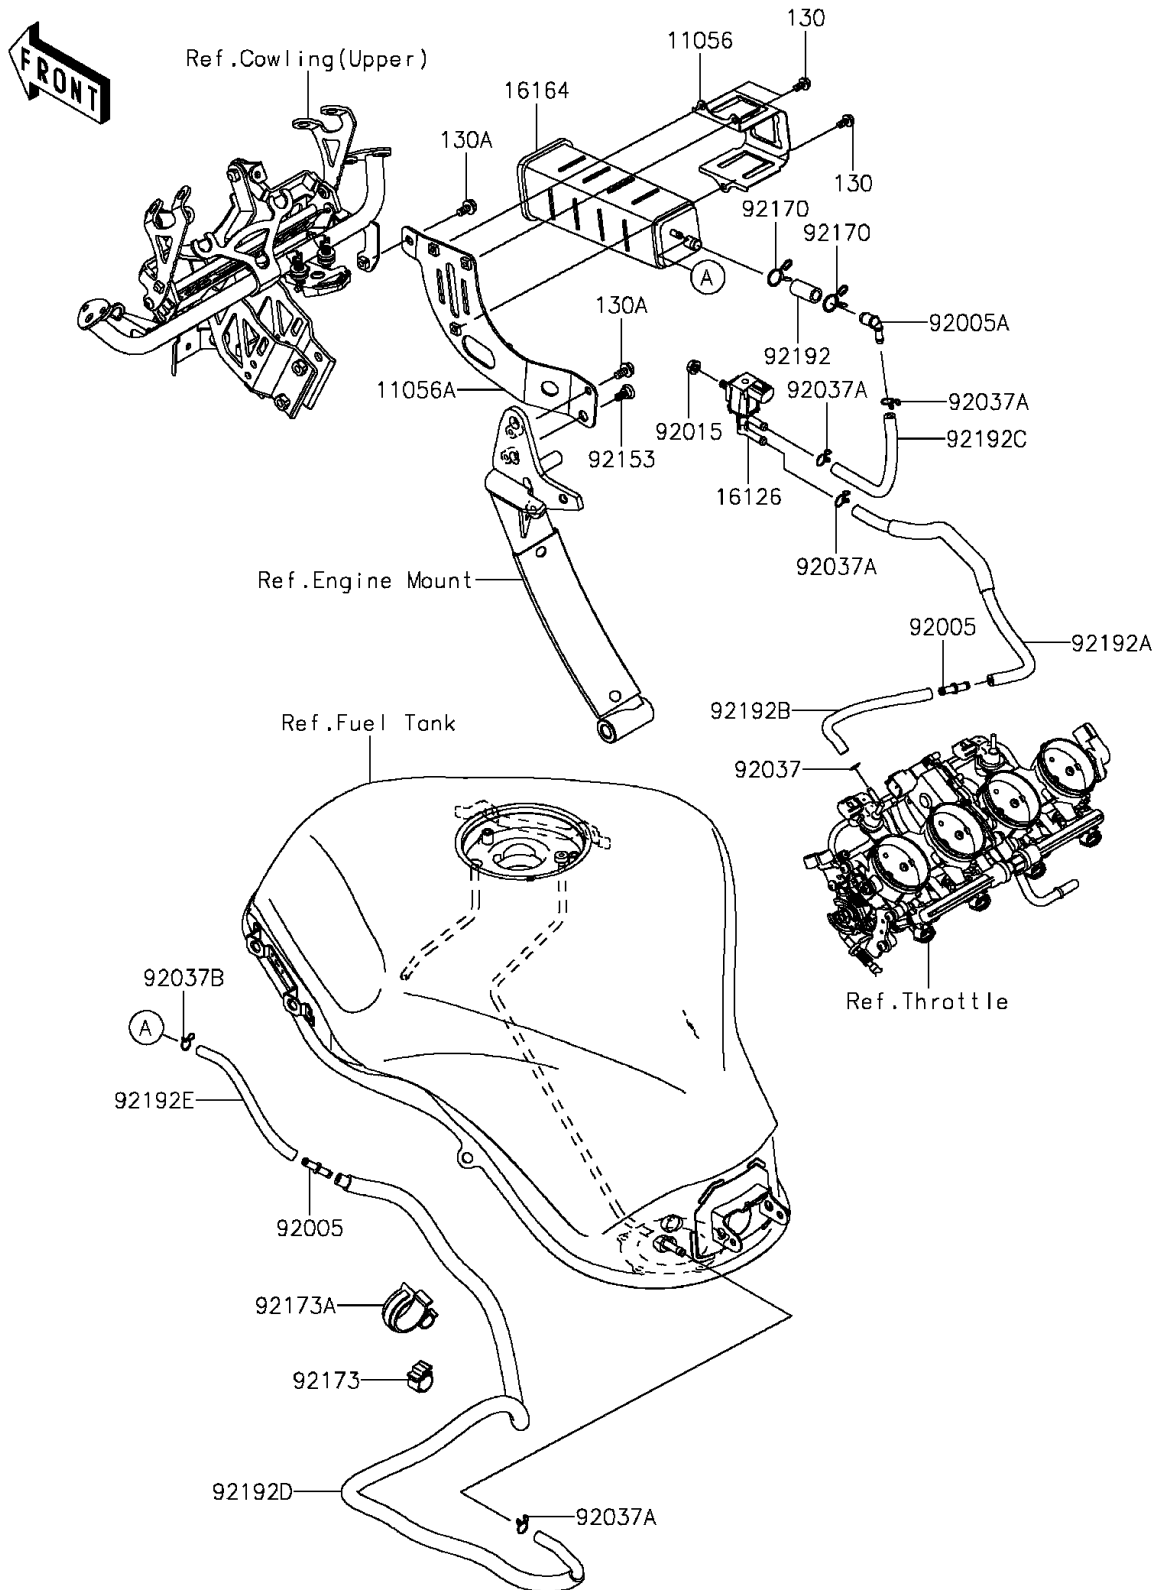

2014 NINJA® 1000 ABS PARTS DIAGRAM

Fuel Evaporative System(CA)

E1650

2014 NINJA® 1000 ABS PARTS LIST

Fuel Evaporative System(CA)

ITEM NAME	PART NUMBER	QUANTITY
BRACKET,CANISTER (Ref # 11056)	11056-2987	1
BRACKET,CANISTER&VALVE (Ref # 11056A)	11056-2988	1
VALVE,SOLENOID (Ref # 16126)	16126-0705	1
CANISTER (Ref # 16164)	16164-0009	1
FITTING (Ref # 92005)	92005-0721	1
FITTING (Ref # 92005A)	92005-0753	1
NUT,FLANGED,6MM (Ref # 92015)	92015-1367	1
CLAMP,TUBE (Ref # 92037)	92037-010	1
CLAMP,TUBE (Ref # 92037A)	92037-147	1
CLAMP (Ref # 92037B)	92037-1712	1
BOLT,SOCKET,6MM (Ref # 92153)	92153-1956	1
CLAMP (Ref # 92170)	92170-1695	1
CLAMP,CLIP (Ref # 92173)	92173-0127	1
CLAMP (Ref # 92173A)	92173-1273	1
TUBE,9X14.4X30 (Ref # 92192)	92192-1148	1
TUBE,FITTING(THROTTLE)-VALVE (Ref # 92192A)	92192-1278	1
TUBE,THROTTLE-FITTING(VALVE) (Ref # 92192B)	92192-1279	1
TUBE,VALVE-CANISTER (Ref # 92192C)	92192-1280	1
TUBE,FITTING(CANISTER)-TANK (Ref # 92192D)	92192-1281	1
TUBE,CANISTER-FITTING(TANK) (Ref # 92192E)	92192-1282	1
BOLT-FLANGED,5X10 (Ref # 130)	130BA0510	1
BOLT-FLANGED,6X12 (Ref # 130A)	130BA0612	1