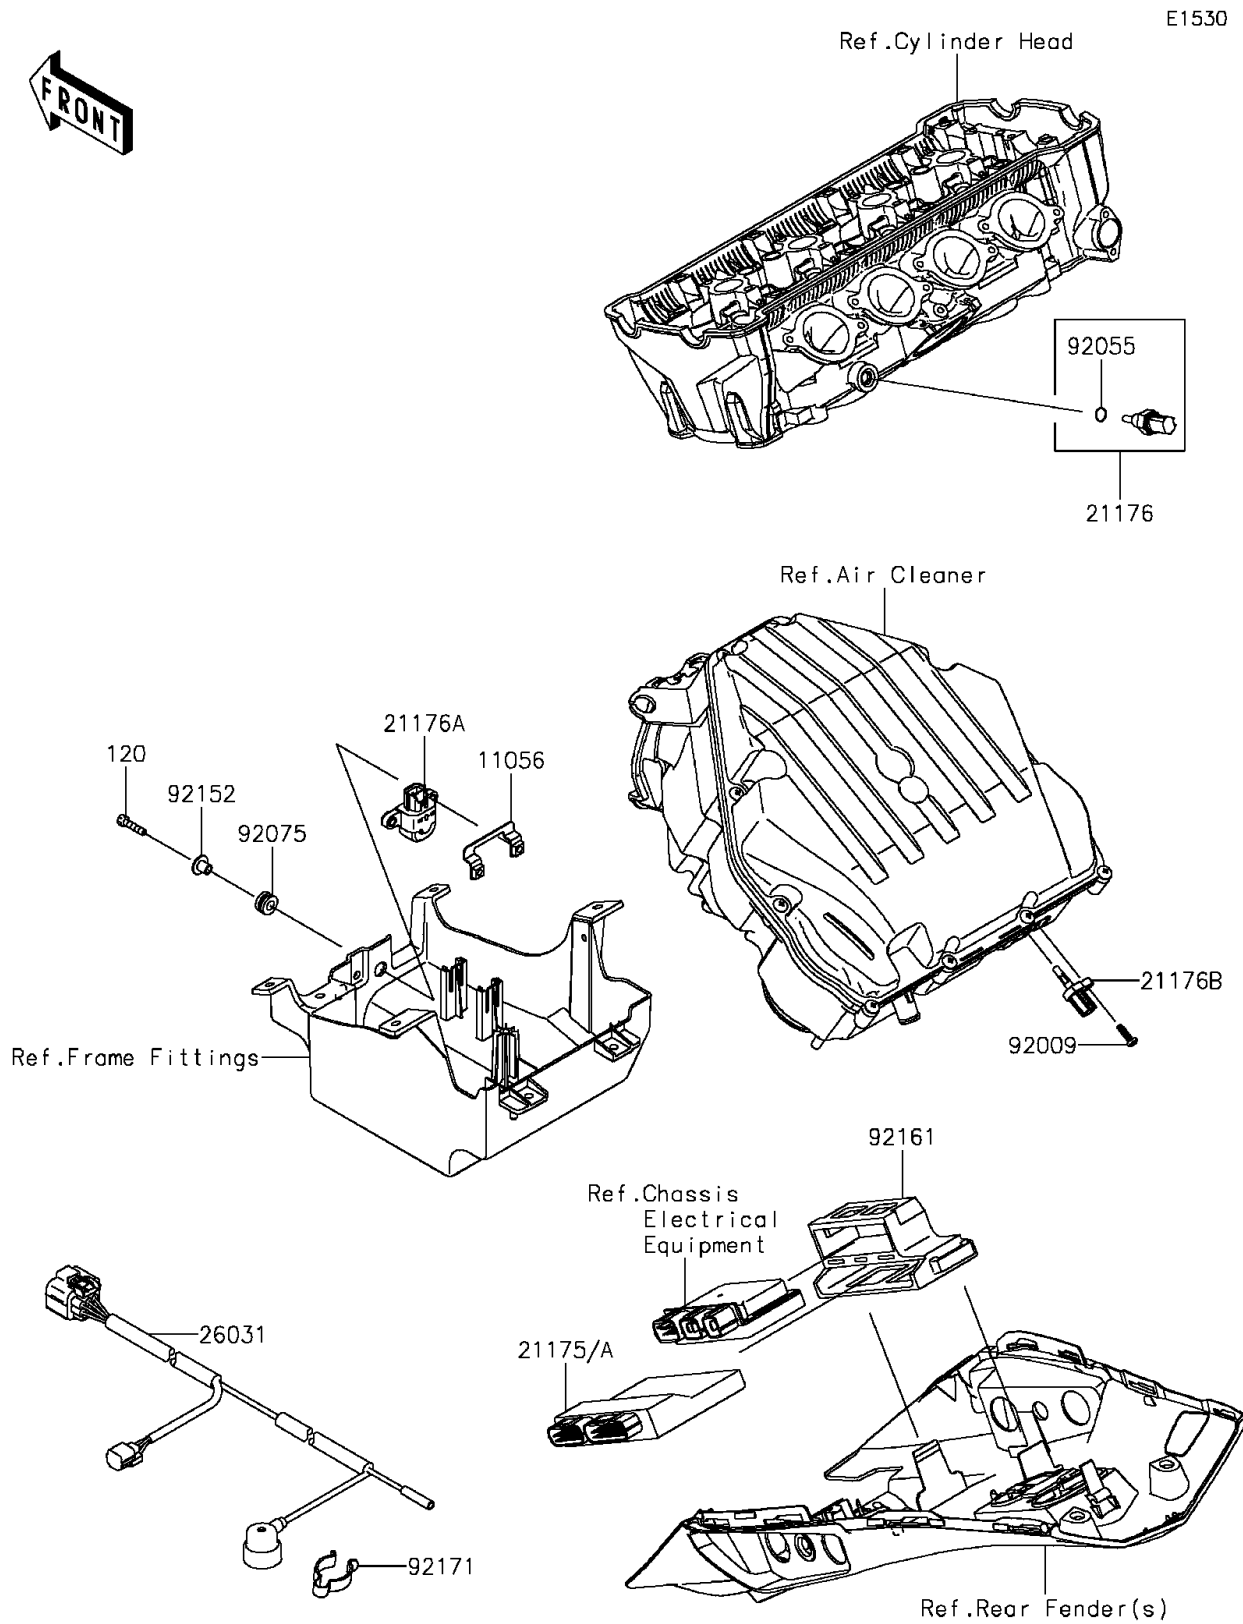

2014 NINJA® 1000 ABS PARTS DIAGRAM

Fuel Injection

2014 NINJA® 1000 ABS PARTS LIST

Fuel Injection

ITEM NAME	PART NUMBER	QUANTITY
BRACKET (Ref # 11056)	11056-0124	1
BOLT-SOCKET,5X25 (Ref # 120)	120CA0525	1
CONTROL UNIT-ELECTRONIC (Ref # 21175)	21175-0857	1
CONTROL UNIT-ELECTRONIC (Ref # 21175A)	21175-0858	1
SENSOR,WATER TEMP (Ref # 21176)	21176-0009	1
SENSOR,VEHICLE-DOWN (Ref # 21176A)	21176-0026	1
SENSOR,AIR TEMPERATURE (Ref # 21176B)	21176-0048	1
HARNESS,SUB (Ref # 26031)	26031-1674	1
SCREW,TAPPING,5X16 (Ref # 92009)	92009-1984	1
RING-O,9.5X1.9 (Ref # 92055)	92055-0016	1
DAMPER (Ref # 92075)	92075-1912	1
COLLAR (Ref # 92152)	92152-0134	1
DAMPER (Ref # 92161)	92161-0356	1
CLAMP,CABLE (Ref # 92171)	92171-1283	1