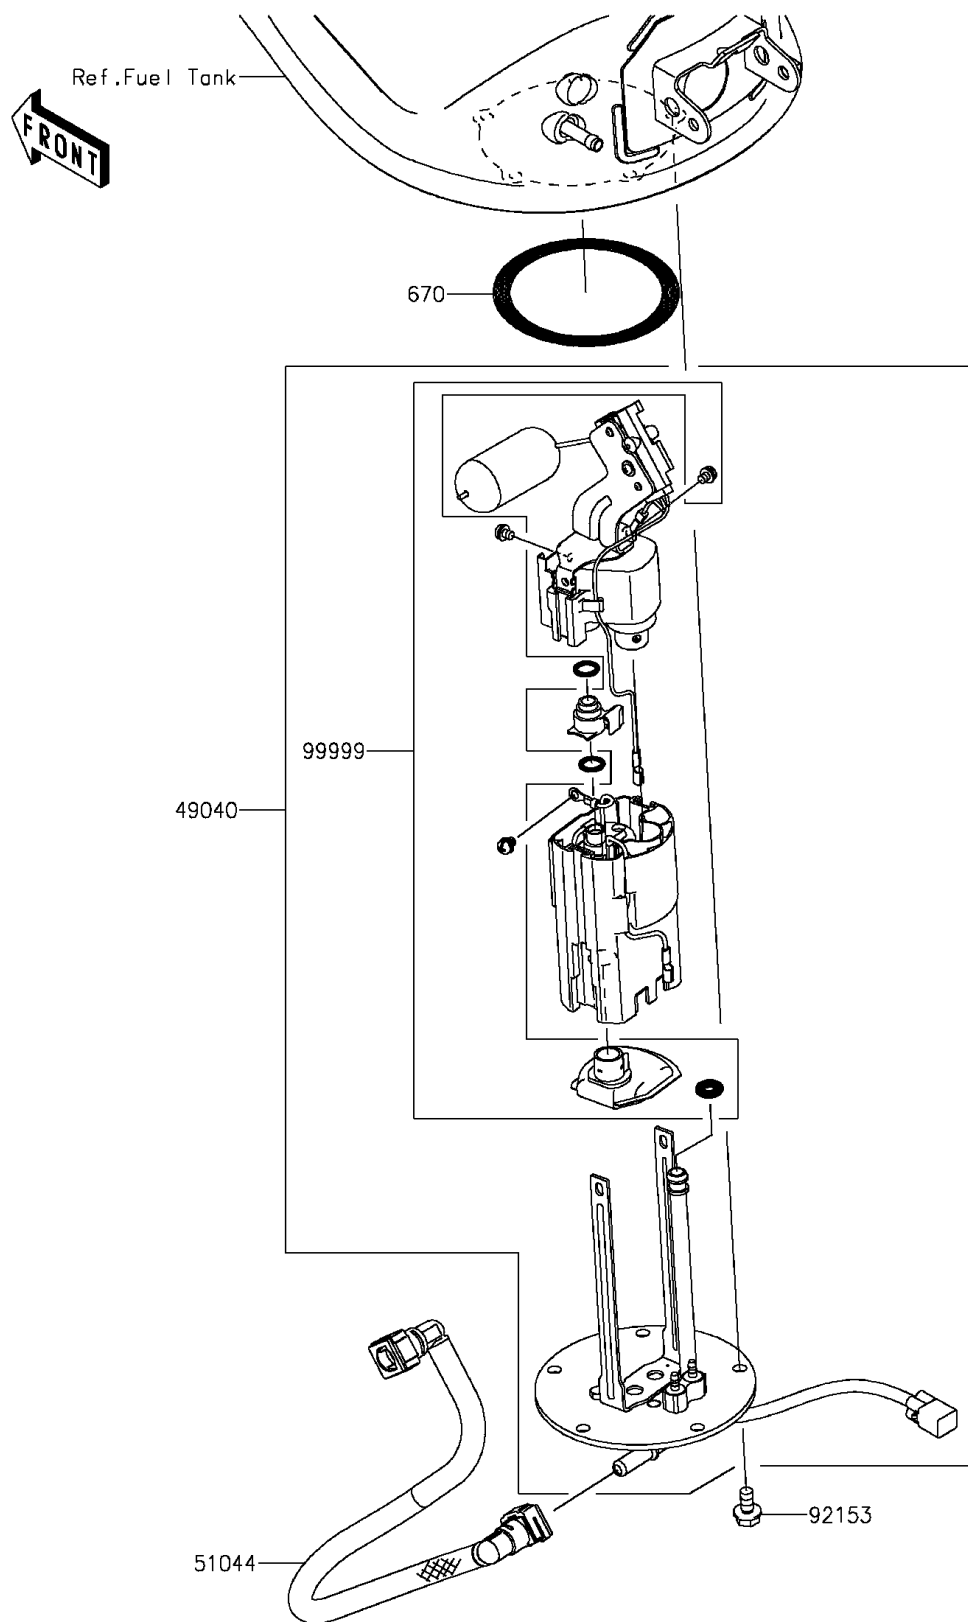

2014 NINJA® 1000 ABS PARTS DIAGRAM

Fuel Pump

E1520

2014 NINJA® 1000 ABS PARTS LIST

Fuel Pump

ITEM NAME	PART NUMBER	QUANTITY
PUMP-FUEL (Ref # 49040)	49040-0727	1
TUBE-ASSY,FUEL (Ref # 51044)	51044-0088	1
O RING (Ref # 670)	670E5075	1
BOLT,FLANGED,6X12 (Ref # 92153)	92153-1295	1
KIT,FUEL FILTER (Ref # 99999)	99999-0522	1