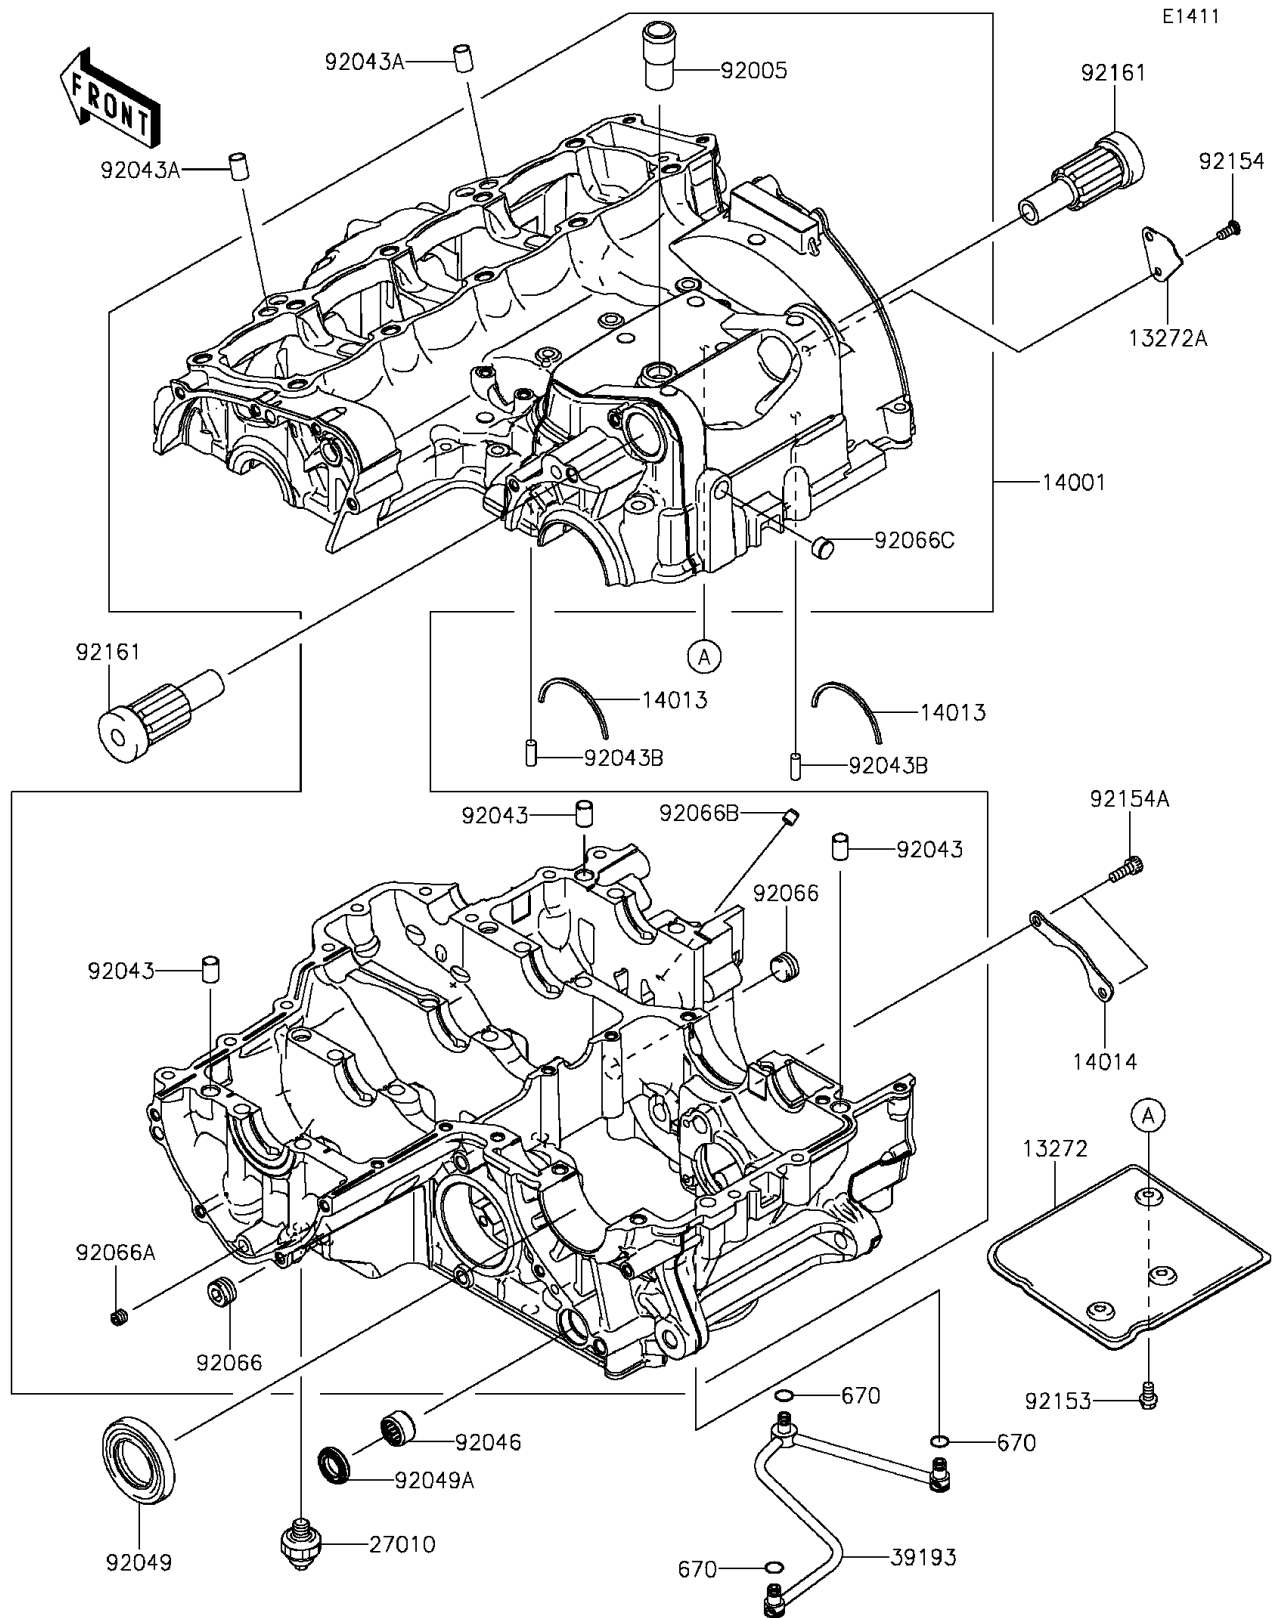

## 2014 NINJA® 1000 ABS PARTS DIAGRAM

Crankcase

## 2014 NINJA® 1000 ABS PARTS LIST

Crankcase

ITEM NAME	PART NUMBER	QUANTITY
PLATE,BREATHER,UPP (Ref # 13272)	13272-0698	1
PLATE,BREATHER,SIDE (Ref # 13272A)	13272-0699	1
SET-CRANKCASE (Ref # 14001)	14001-0612	1
RING-POSITION (Ref # 14013)	14013-1051	1
PLATE-POSITION (Ref # 14014)	14014-0036	1
SWITCH,OIL PRESSURE (Ref # 27010)	27010-1313	1
PIPE-OIL (Ref # 39193)	39193-0054	1
O RING (Ref # 670)	670D1505	1
FITTING,BREATHER (Ref # 92005)	92005-1238	1
PIN,DOWEL,10X14 (Ref # 92043)	92043-1037	1
PIN,8.2X10X14 (Ref # 92043A)	92043-1264	1
PIN,6X16 (Ref # 92043B)	92043-1690	1
BEARING-NEEDLE,HK1412FM (Ref # 92046)	92046-0043	1
SEAL-OIL,TC32578 (Ref # 92049)	92049-1474	1
SEAL-OIL,TC14245 (Ref # 92049A)	92049-1520	1
PLUG,PT3/8X10 (Ref # 92066)	92066-0003	1
PLUG (Ref # 92066A)	92066-0158	1
PLUG,OIL LINE,7.2X8 (Ref # 92066B)	92066-1012	1
PLUG (Ref # 92066C)	92066-1110	1
BOLT,6X10 (Ref # 92153)	92153-0381	1
BOLT,TORX,5X12 (Ref # 92154)	92154-0299	1
BOLT,SOCKET,6X16 (Ref # 92154A)	92154-0484	1
DAMPER (Ref # 92161)	92161-0801	1