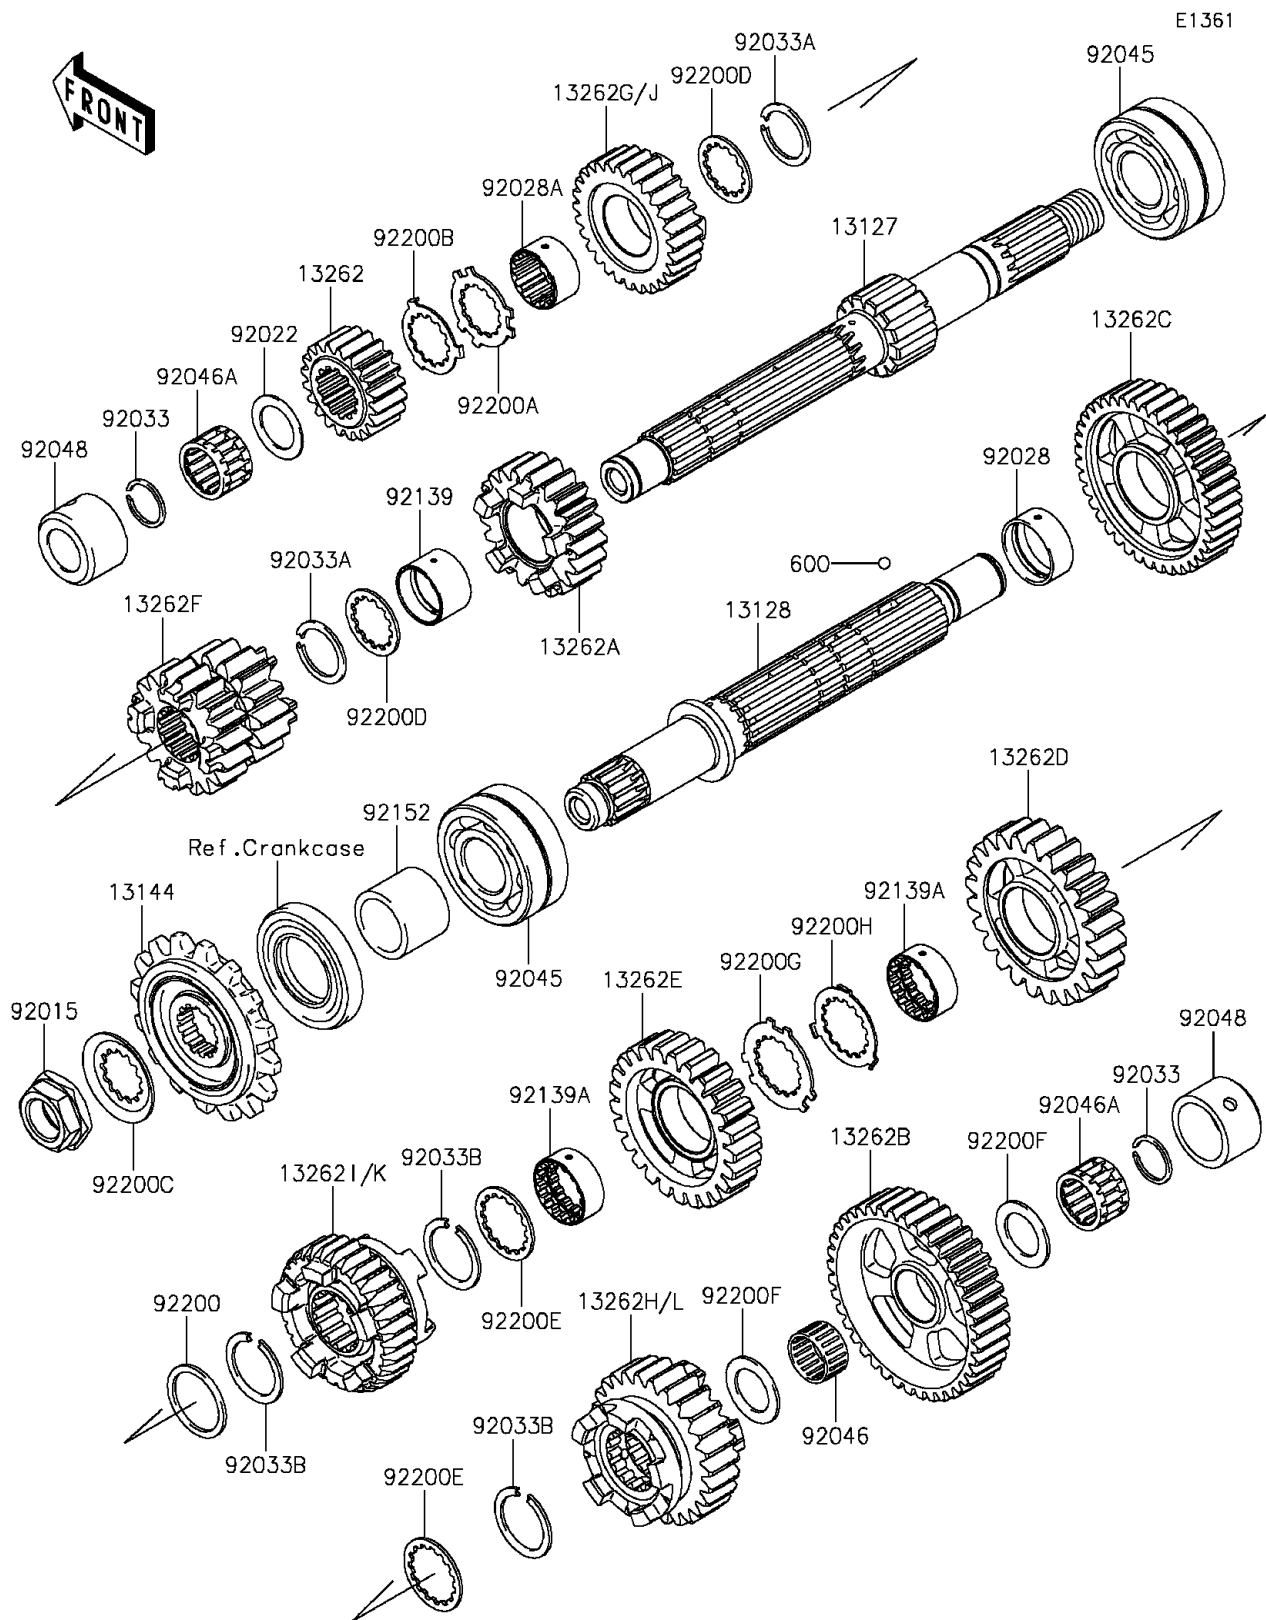

2014 NINJA® 1000 ABS PARTS DIAGRAM

Transmission

2014 NINJA® 1000 ABS PARTS LIST

Transmission

| ITEM NAME | PART NUMBER | QUANTITY |
|--|-------------|----------|
| SHAFT-TRANSMISSION INPUT (Ref # 13127) | 13127-0073 | 1 |
| SHAFT-TRANSMISSION OUTPUT (Ref # 13128) | 13128-0054 | 1 |
| SPROCKET-OUTPUT,15T (Ref # 13144) | 13144-0070 | 1 |
| GEAR,INPUT 2ND,20T (Ref # 13262) | 13262-0753 | 1 |
| GEAR,INPUT 5TH,21T (Ref # 13262A) | 13262-0755 | 1 |
| GEAR,OUTPUT LOW,39T (Ref # 13262B) | 13262-0757 | 1 |
| GEAR,OUTPUT 2ND,39T (Ref # 13262C) | 13262-0778 | 1 |
| GEAR,OUTPUT 3RD,24T (Ref # 13262D) | 13262-0779 | 1 |
| GEAR,OUTPUT 4TH,25T (Ref # 13262E) | 13262-0780 | 1 |
| GEAR,INPUT 3RD&4TH,15T&18T (Ref # 13262F) | 13262-0991 | 1 |
| GEAR,INPUT TOP,28T (Ref # 13262G) | 13262-0993 | 1 |
| GEAR,OUTPUT 5TH,26T (Ref # 13262H) | 13262-0994 | 1 |
| GEAR,OUTPUT TOP,31T (Ref # 13262I) | 13262-1109 | 1 |
| BALL-STEEL,5/32 (Ref # 600) | 600A0500 | 1 |
| NUT,20MM (Ref # 92015) | 92015-1963 | 1 |
| WASHER,20.5X30X1,STEEL (Ref # 92022) | 92022-112 | 1 |
| BUSHING,OUTPUT,2ND (Ref # 92028) | 92028-1739 | 1 |
| BUSHING,INPUT TOP GEAR (Ref # 92028A) | 92028-1915 | 1 |
| RING-SNAP,20MM (Ref # 92033) | 92033-015 | 1 |
| RING-SNAP,24MM (Ref # 92033A) | 92033-026 | 1 |
| RING-SNAP,T=1.5 (Ref # 92033B) | 92033-1249 | 1 |
| BEARING-BALL,DAC2557NSSH (Ref # 92045) | 92045-0003 | 1 |
| BEARING-NEEDLE,K20X24X13 (Ref # 92046) | 92046-1219 | 1 |
| BEARING-NEEDLE,PK20X27X17X3 (Ref # 92046A) | 92046-1303 | 1 |
| RACE (Ref # 92048) | 92048-0016 | 1 |
| BUSHING,25X28X17.8 (Ref # 92139) | 92139-0280 | 1 |
| BUSHING,OUTPUT,3RD&4TH (Ref # 92139A) | 92139-0281 | 1 |
| COLLAR,SPROCKET (Ref # 92152) | 92152-0812 | 1 |
| WASHER,28.1X34.0X1.6 (Ref # 92200) | 92200-0228 | 1 |