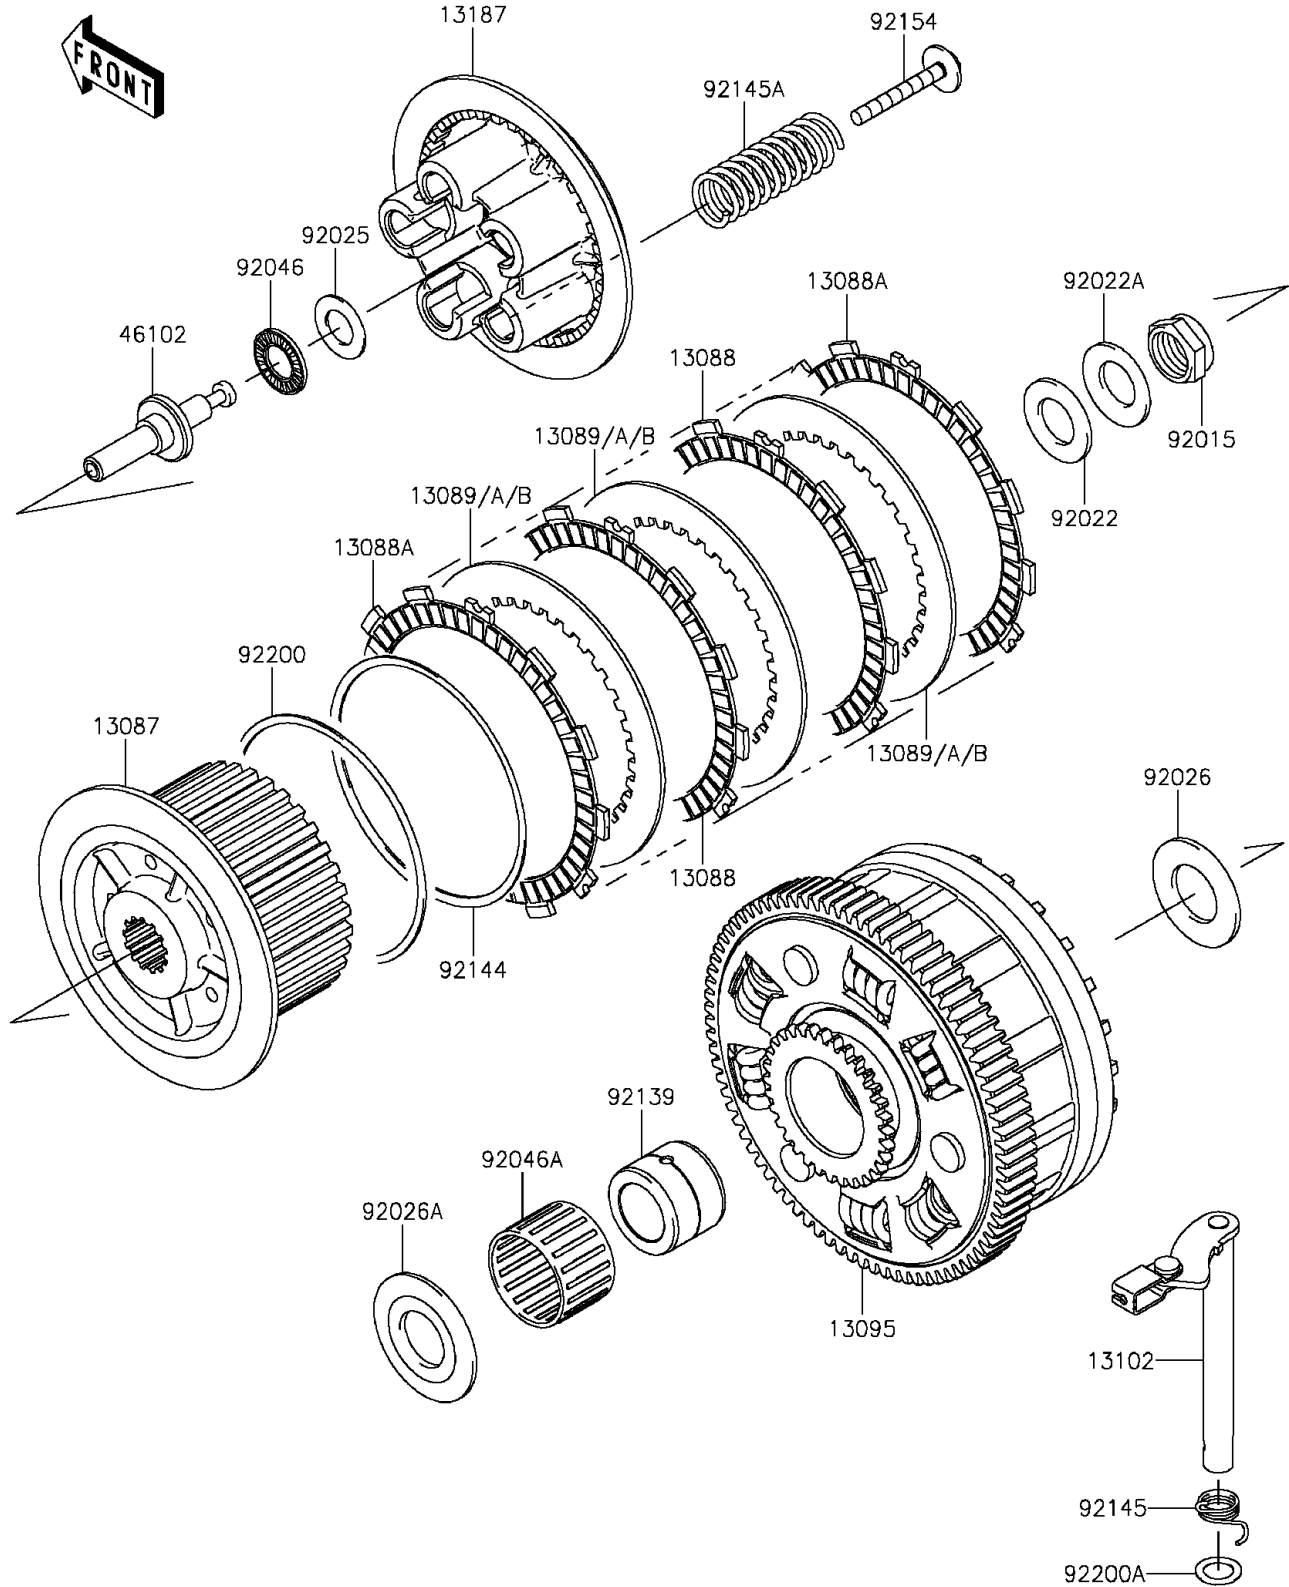

## 2014 NINJA® 1000 ABS PARTS DIAGRAM

Clutch(MEF/MFF)

E1350

## 2014 NINJA® 1000 ABS PARTS LIST

Clutch(MEF/MFF)

ITEM NAME	PART NUMBER	QUANTITY
HUB-CLUTCH (Ref # 13087)	13087-0051	1
PLATE-FRICTION (Ref # 13088)	13088-0049	1
PLATE-FRICTION (Ref # 13088A)	13088-0052	1
PLATE-CLUTCH,T=2.3 (Ref # 13089)	13089-0008	1
PLATE-CLUTCH,T=2.6 (Ref # 13089A)	13089-0009	1
PLATE-CLUTCH,T=2.9 (Ref # 13089B)	13089-1093	1
HOUSING-COMP-CLUTCH (Ref # 13095)	13095-0572	1
RELEASE-COMP-CLUTCH (Ref # 13102)	13102-0038	1
PLATE-CLUTCH OPERATING (Ref # 13187)	13187-0019	1
ROD (Ref # 46102)	46102-0083	1
NUT,20MM (Ref # 92015)	92015-1555	1
WASHER,20.3X36X2.3 (Ref # 92022)	92022-1116	1
WASHER,20.3X36X3.7 (Ref # 92022A)	92022-1868	1
SHIM,15.3X27.5X1.20 (Ref # 92025)	92025-1137	1
SPACER,25.5X47X2.5 (Ref # 92026)	92026-022	1
SPACER (Ref # 92026A)	92026-1497	1
BEARING-NEEDLE,AXK1102 (Ref # 92046)	92046-1052	1
BEARING-NEEDLE,K38X43X28.8X (Ref # 92046A)	92046-1263	1
BUSHING,25X38X29.05 (Ref # 92139)	92139-0067	1
SPRING,FRICTION PLATE (Ref # 92144)	92144-1854	1
SPRING,RELEASE-COMP (Ref # 92145)	92145-0325	1
SPRING (Ref # 92145A)	92145-0736	1
BOLT,CLUTCH OPERATING (Ref # 92154)	92154-0352	1
WASHER,FRICTION PLATE (Ref # 92200)	92200-1260	1
WASHER,12X18.5X0.5 (Ref # 92200A)	92200-1487	1