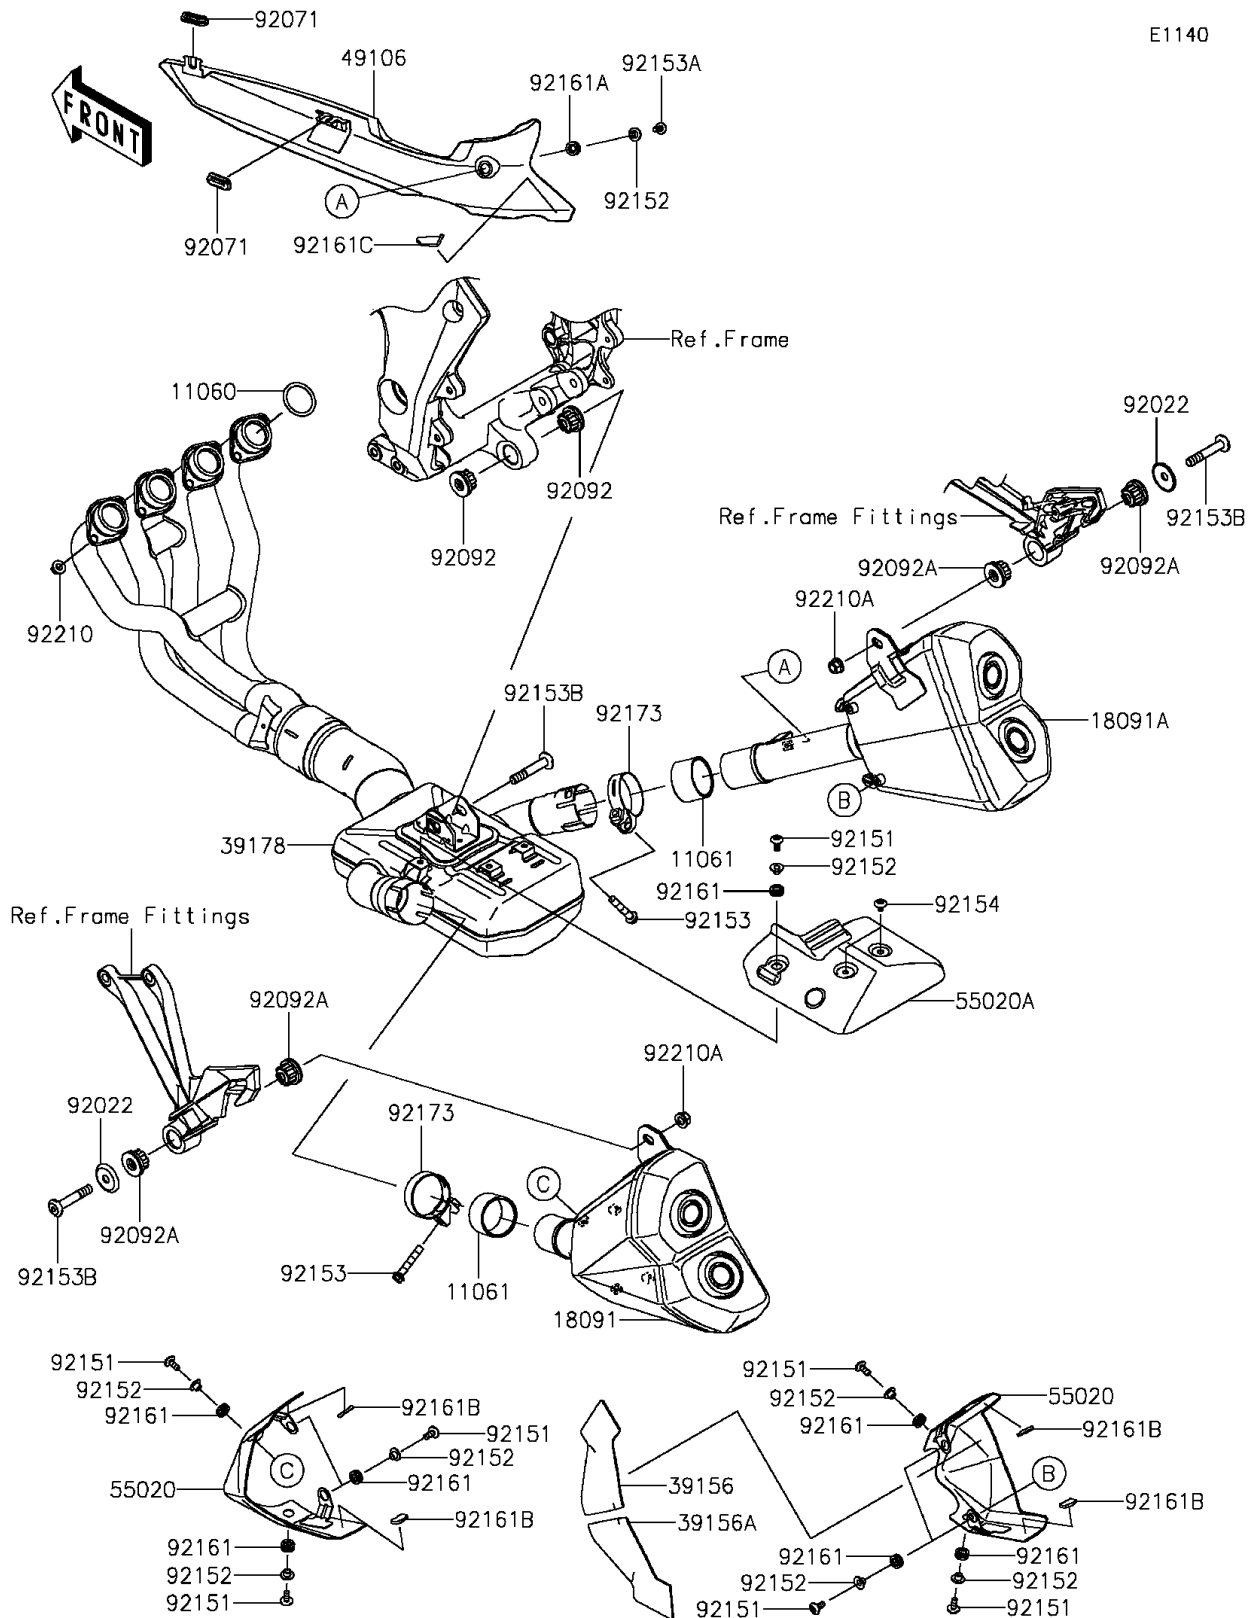

2014 NINJA® 1000 ABS PARTS DIAGRAM

Muffler(s)

E1140

2014 NINJA® 1000 ABS PARTS LIST

Muffler(s)

ITEM NAME	PART NUMBER	QUANTITY
GASKET,EXHAUST PIPE HOLDER (Ref # 11060)	11060-1103	1
GASKET,MUFFLER CONNECTING (Ref # 11061)	11061-0726	1
BODY-COMP-MUFFLER,LH (Ref # 18091)	18091-0915	1
BODY-COMP-MUFFLER,RH (Ref # 18091A)	18091-0916	1
PAD (Ref # 39156)	39156-0728	1
PAD (Ref # 39156A)	39156-0729	1
MANIFOLD-COMP-EXHAUST (Ref # 39178)	39178-0208	1
COVER-MUFFLER (Ref # 49106)	49106-0710	1
GUARD,FRONT COVER (Ref # 55020)	55020-0568	1
GUARD,CHAMBER (Ref # 55020A)	55020-0904	1
WASHER (Ref # 92022)	92022-289	1
GROMMET (Ref # 92071)	92071-1187	1
BUSHING-RUBBER (Ref # 92092)	92092-1081	1
BUSHING-RUBBER,MUFFLER (Ref # 92092A)	92092-1087	1
BOLT,SOCKET,6X14 (Ref # 92151)	92151-1654	1
COLLAR,6.3X8.3X16 (Ref # 92152)	92152-0286	1
BOLT,8X45 (Ref # 92153)	92153-0702	1
BOLT,SOCKET,6X16 (Ref # 92153A)	92153-0817	1
BOLT,SOCKET,10X58 (Ref # 92153B)	92153-1930	1
BOLT,SOCKET,6X8 (Ref # 92154)	92154-0963	1
DAMPER (Ref # 92161)	92161-0306	1
DAMPER (Ref # 92161A)	92161-0308	1
DAMPER (Ref # 92161B)	92161-0856	1
DAMPER,SIDE COVER (Ref # 92161C)	92161-0870	1
CLAMP (Ref # 92173)	92173-0037	1
NUT,8MM (Ref # 92210)	92210-0076	1
NUT (Ref # 92210A)	92210-0568	1