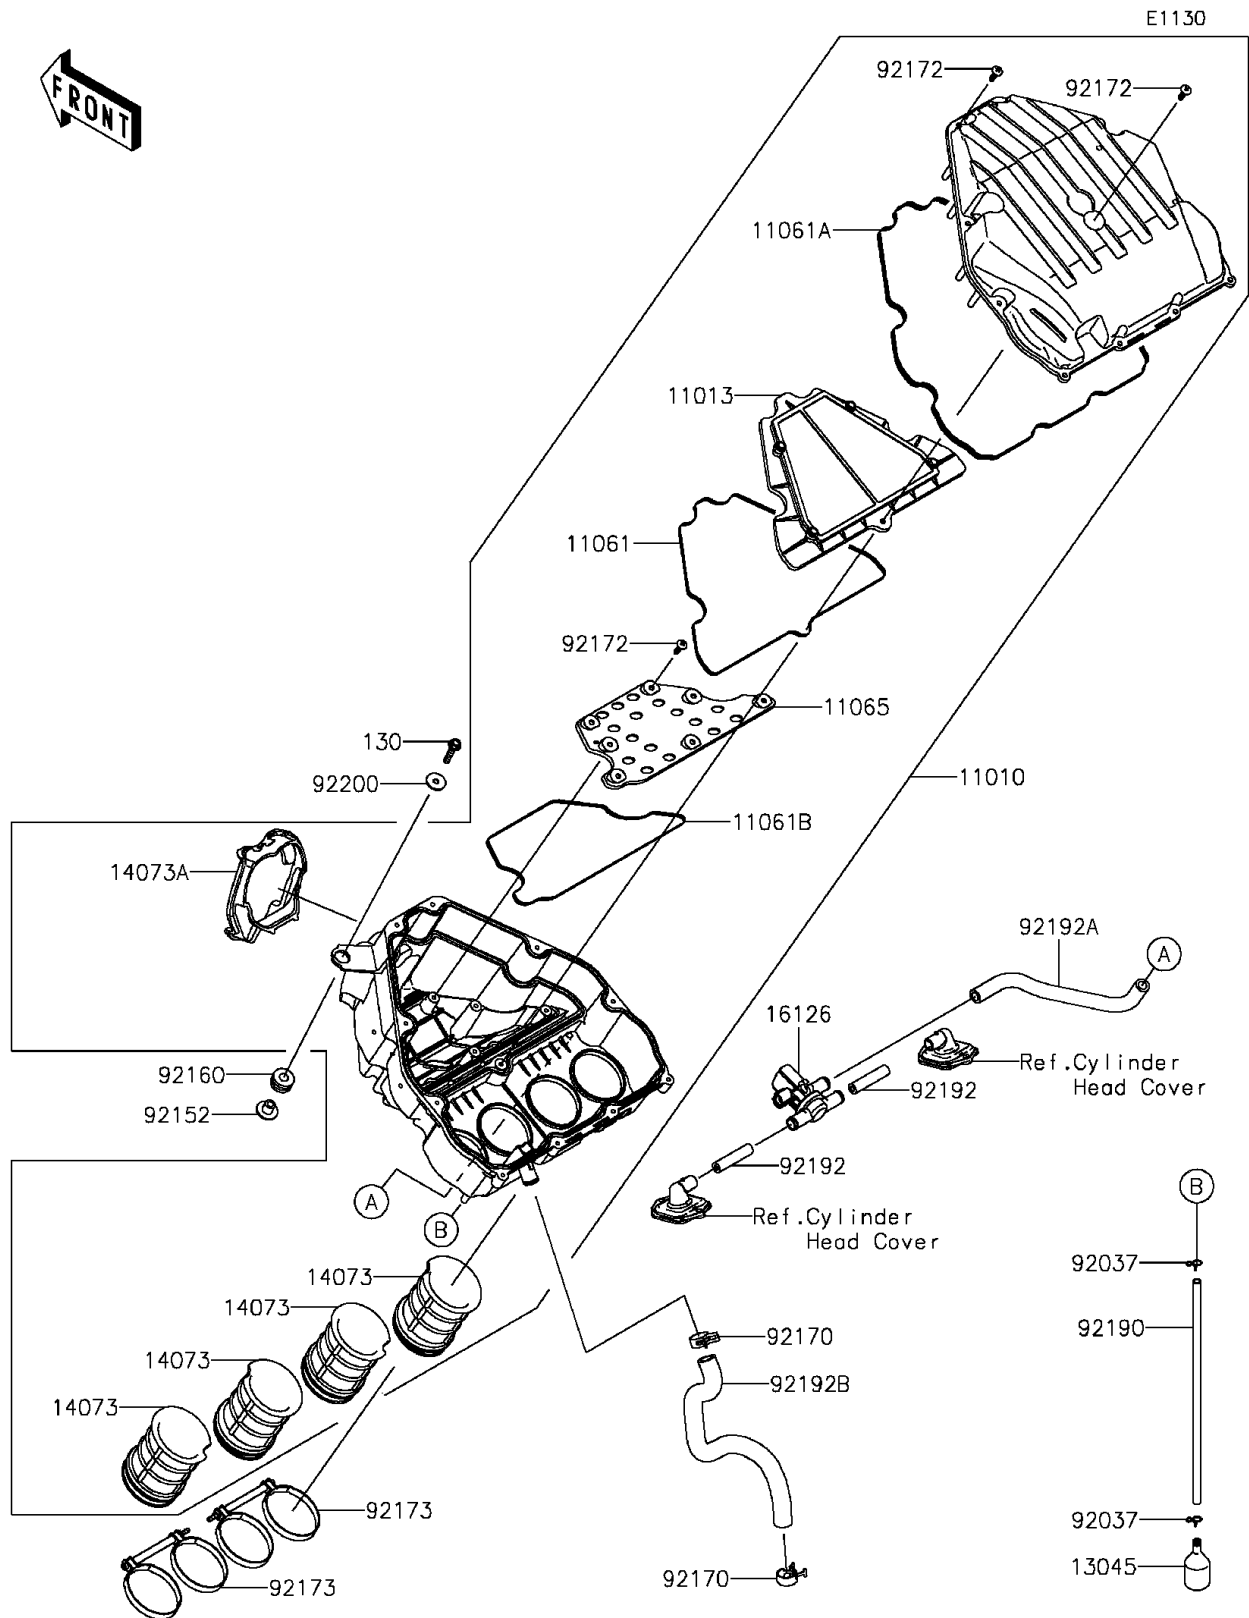

2014 NINJA® 1000 ABS PARTS DIAGRAM

Air Cleaner

2014 NINJA® 1000 ABS PARTS LIST

Air Cleaner

ITEM NAME	PART NUMBER	QUANTITY
FILTER-ASSY-AIR (Ref # 11010)	11010-0785	1
ELEMENT-AIR FILTER (Ref # 11013)	11013-0738	1
GASKET,ELEMENT (Ref # 11061)	11061-0405	1
GASKET,CASE (Ref # 11061A)	11061-0406	1
GASKET (Ref # 11061B)	11061-0424	1
CAP (Ref # 11065)	11065-0815	1
BOLT-FLANGED,6X30 (Ref # 130)	130BB0630	1
RECEIVER-OIL (Ref # 13045)	13045-1057	1
DUCT,INTAKE FUNNEL (Ref # 14073)	14073-0722	1
DUCT,FRAME SIDE (Ref # 14073A)	14073-0768	1
VALVE,AIR SWITCHING (Ref # 16126)	16126-0038	1
CLAMP (Ref # 92037)	92037-1712	1
COLLAR,6.5X10.5X13.1 (Ref # 92152)	92152-0547	1
DAMPER (Ref # 92160)	92160-1162	1
CLAMP (Ref # 92170)	92170-1060	1
SCREW,TAPPING,5X20 (Ref # 92172)	92172-0483	1
CLAMP (Ref # 92173)	92173-0115	1
TUBE,6X9X300 (Ref # 92190)	92190-1253	1
TUBE,HEAD ASV (Ref # 92192)	92192-0843	1
TUBE,ASV-A/C (Ref # 92192A)	92192-0844	1
TUBE,BLOWBY (Ref # 92192B)	92192-0845	1
WASHER,6.5X22X1.6 (Ref # 92200)	92200-1087	1