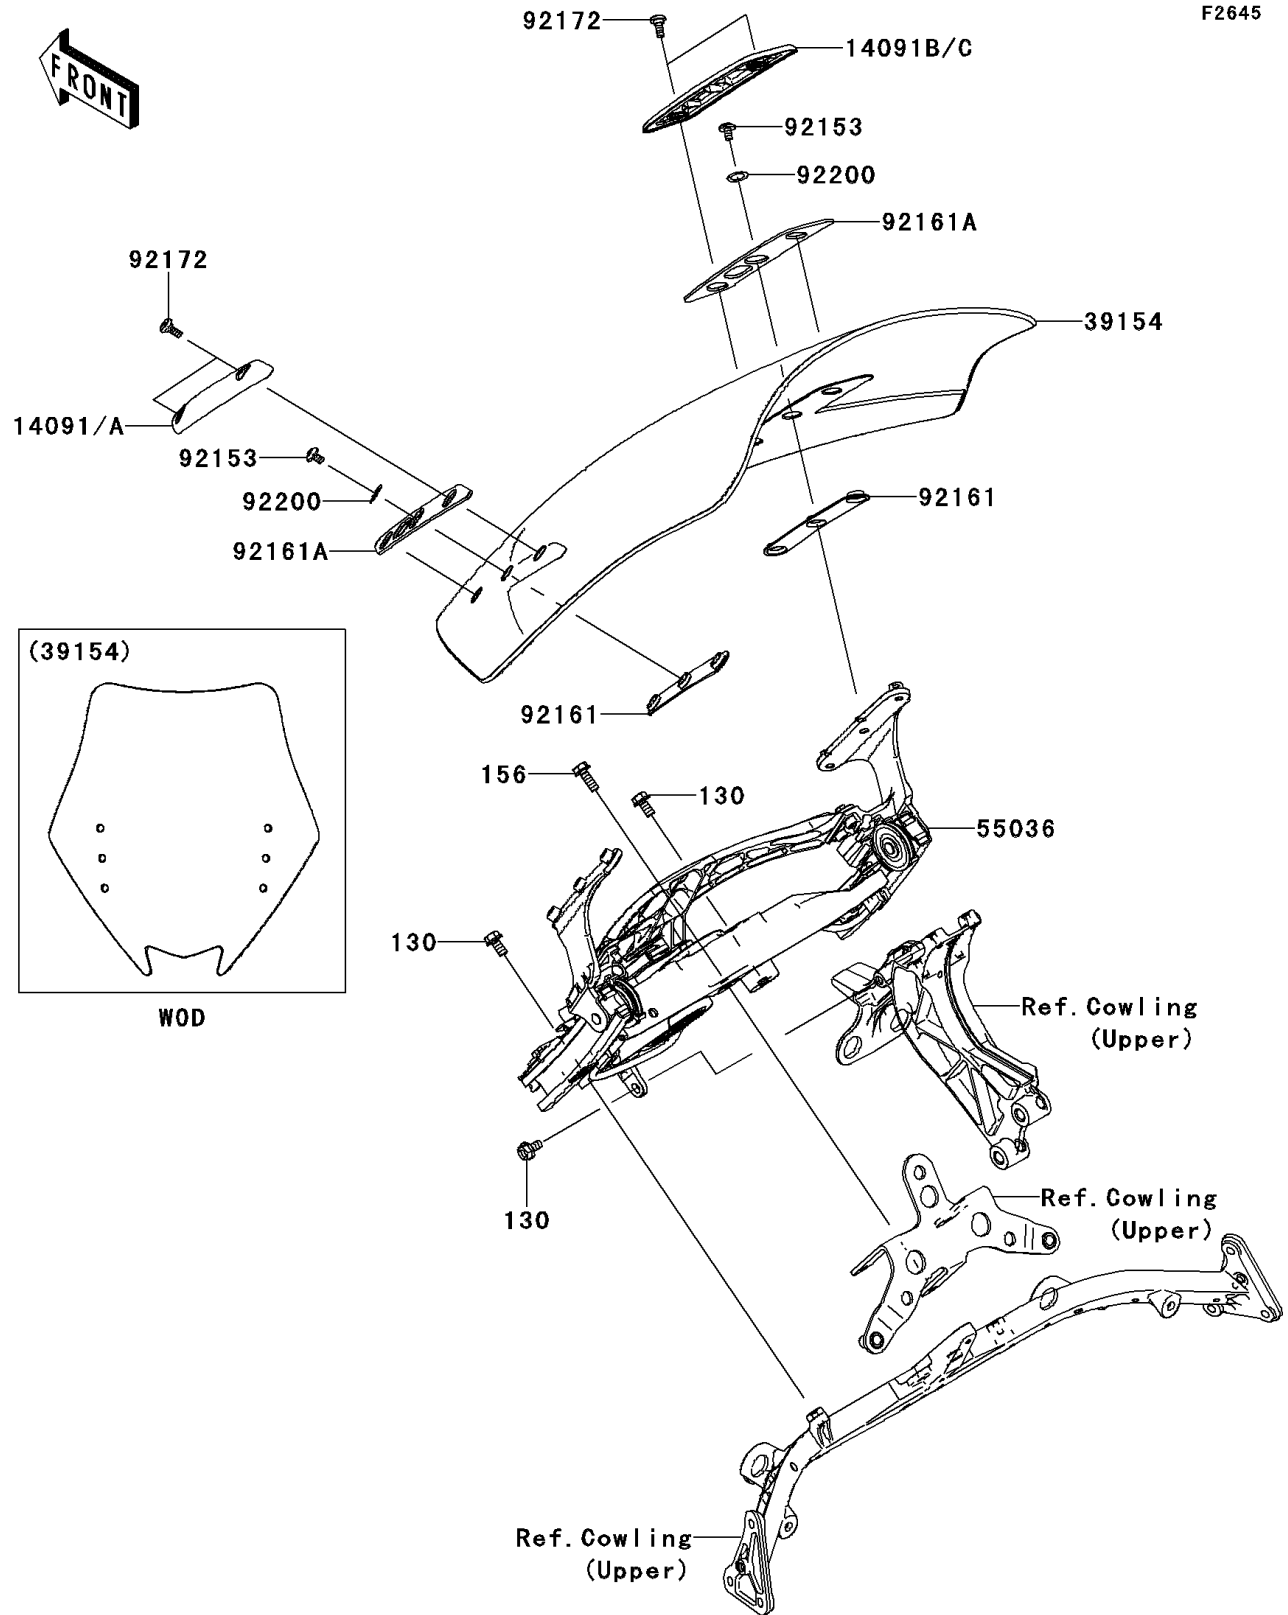

2008 Concoours™ 14 PARTS DIAGRAM

Windshield

2008 Concours™ 14 PARTS LIST

Windshield

ITEM NAME	PART NUMBER	QUANTITY
BOLT-FLANGED,6X12 (Ref # 130)	130BA0612	1
BOLT-WP,6X18 (Ref # 156)	156R0618	1
COVER,WINDSHIELD,LH,F.BLACK (Ref # 14091A)	14091-0642-6Z	1
COVER,WINDSHIELD,RH,F.BLACK (Ref # 14091C)	14091-0643-6Z	1
WINDSHIELD (Ref # 39154)	39154-0027	1
WINDSHIELD-ASSY (Ref # 55036)	55036-0003	1
BOLT,SOCKET,6X11 (Ref # 92153)	92153-1695	1
DAMPER,WINDSHIELD,LWR (Ref # 92161)	92161-0398	1
DAMPER,WINDSHIELD (Ref # 92161A)	92161-0495	1
SCREW,5MM (Ref # 92172)	92172-0170	1
WASHER,10.3X17X1 (Ref # 92200)	92200-0380	1