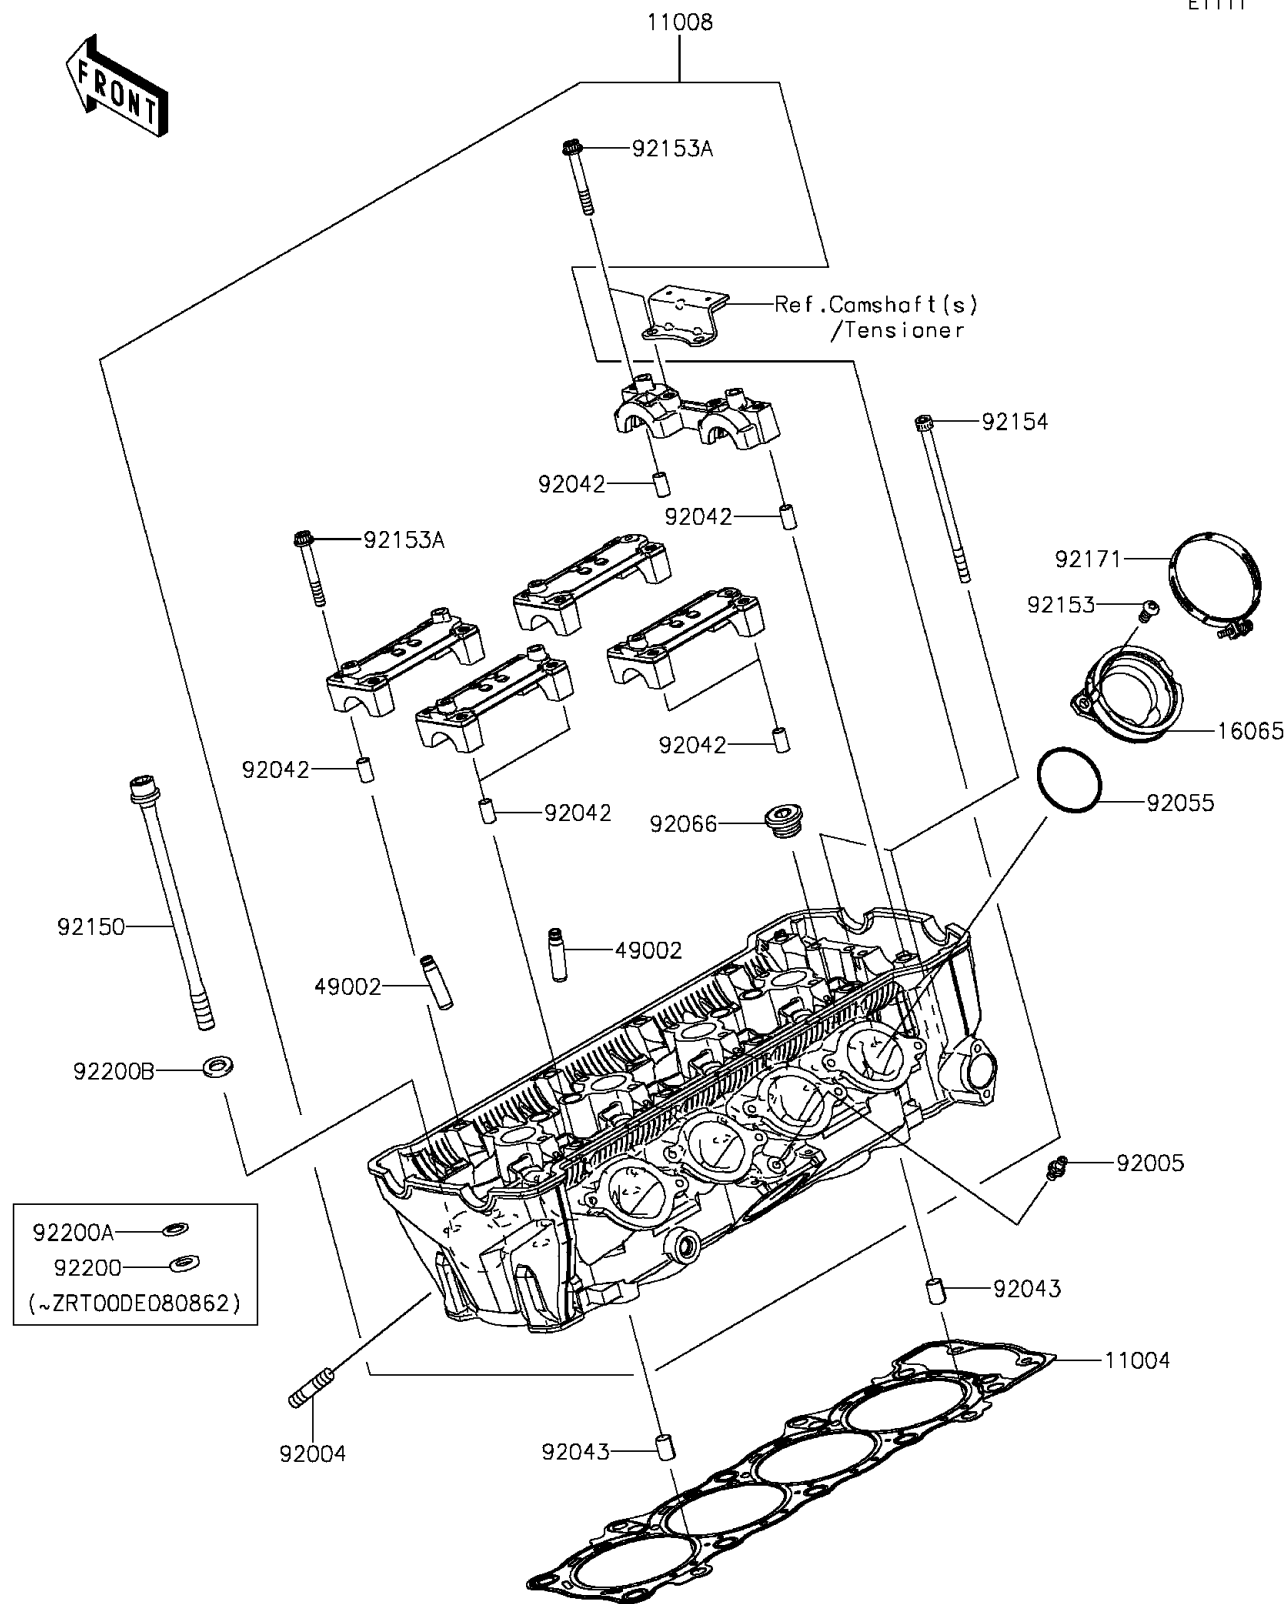

2014 NINJA® 1000 ABS PARTS DIAGRAM

Cylinder Head

E1111

2014 NINJA® 1000 ABS PARTS LIST

Cylinder Head

ITEM NAME	PART NUMBER	QUANTITY
GASKET-HEAD (Ref # 11004)	11004-0084	1
HEAD-COMP-CYLINDER (Ref # 11008)	11008-0804	1
HOLDER-CARBURETOR (Ref # 16065)	16065-0067	1
GUIDE-VALVE (Ref # 49002)	49002-0009	1
STUD,8X18 (Ref # 92004)	92004-0049	1
FITTING (Ref # 92005)	92005-1273	1
PIN,DOWEL,6.3X8X14 (Ref # 92042)	92042-007	1
PIN,8.2X10X14 (Ref # 92043)	92043-1264	1
RING-O,42X1.9 (Ref # 92055)	92055-1536	1
PLUG,18X10 (Ref # 92066)	92066-0016	1
BOLT,10X165 (Ref # 92150)	92150-1368	1
BOLT,TORX,6X14 (Ref # 92153)	92153-0406	1
BOLT,SOCKET,6X45 (Ref # 92153A)	92153-0656	1
BOLT,SOCKET,6X115 (Ref # 92154)	92154-0205	1
CLAMP,60MM (Ref # 92171)	92171-0729	1
WASHER,10.5X19X2.3 (Ref # 92200)	92200-0257	1
WASHER (Ref # 92200A)	92200-0925	1