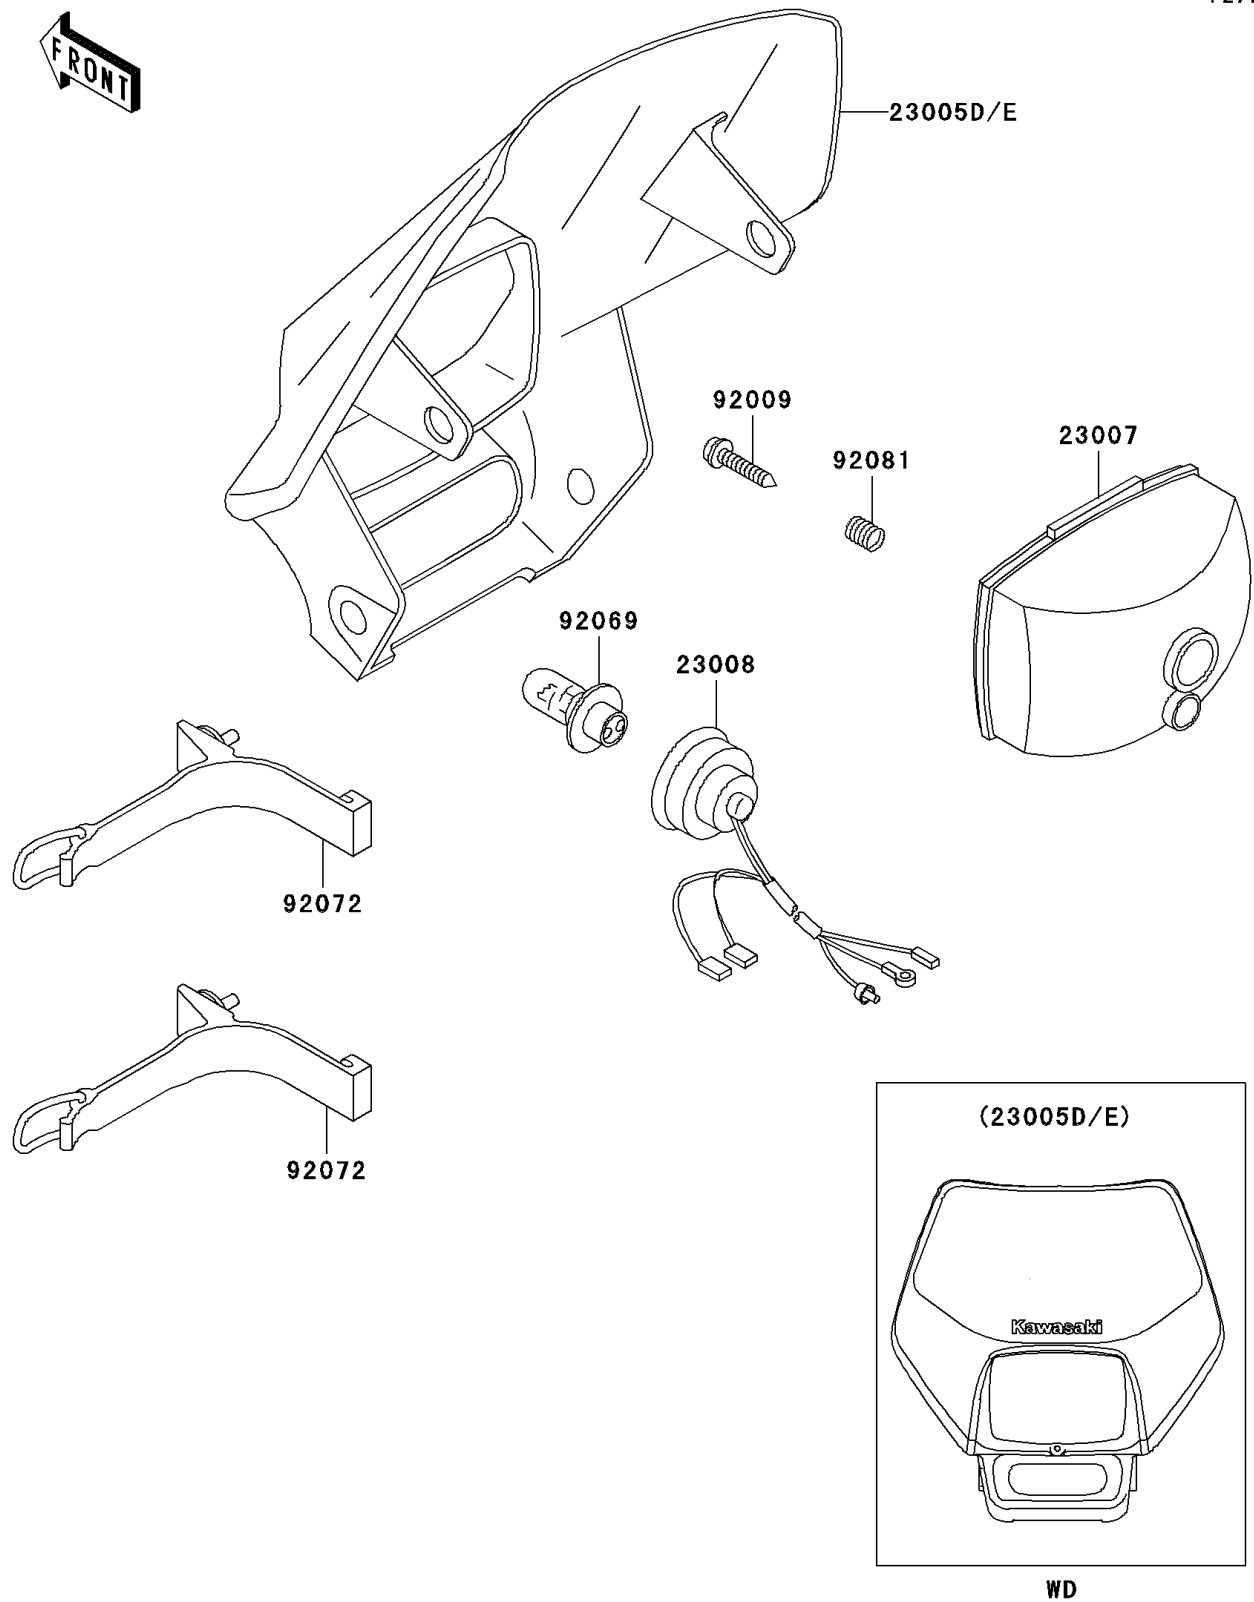

2002 KLX™300R PARTS DIAGRAM

Headlight(s)

F2710

2002 KLX™300R PARTS LIST

Headlight(s)

ITEM NAME	PART NUMBER	QUANTITY
BODY-COMP-HEAD LAMP,L.GREEN (Ref # 23005D)	23005-5040-6W	1
LENS-COMP,HEAD LAMP (Ref # 23007)	23007-1246	1
SOCKET-ASSY,HEAD LAMP (Ref # 23008)	23008-1513	1
SCREW,TAPPING (Ref # 92009)	92009-1695	1
BULB,12V 30/30W (Ref # 92069)	92069-1080	1
BAND,HEAD LAMP COVER (Ref # 92072)	92072-1297	1
SPRING,FOUCUS ADJUSTING (Ref # 92081)	92081-1519	1