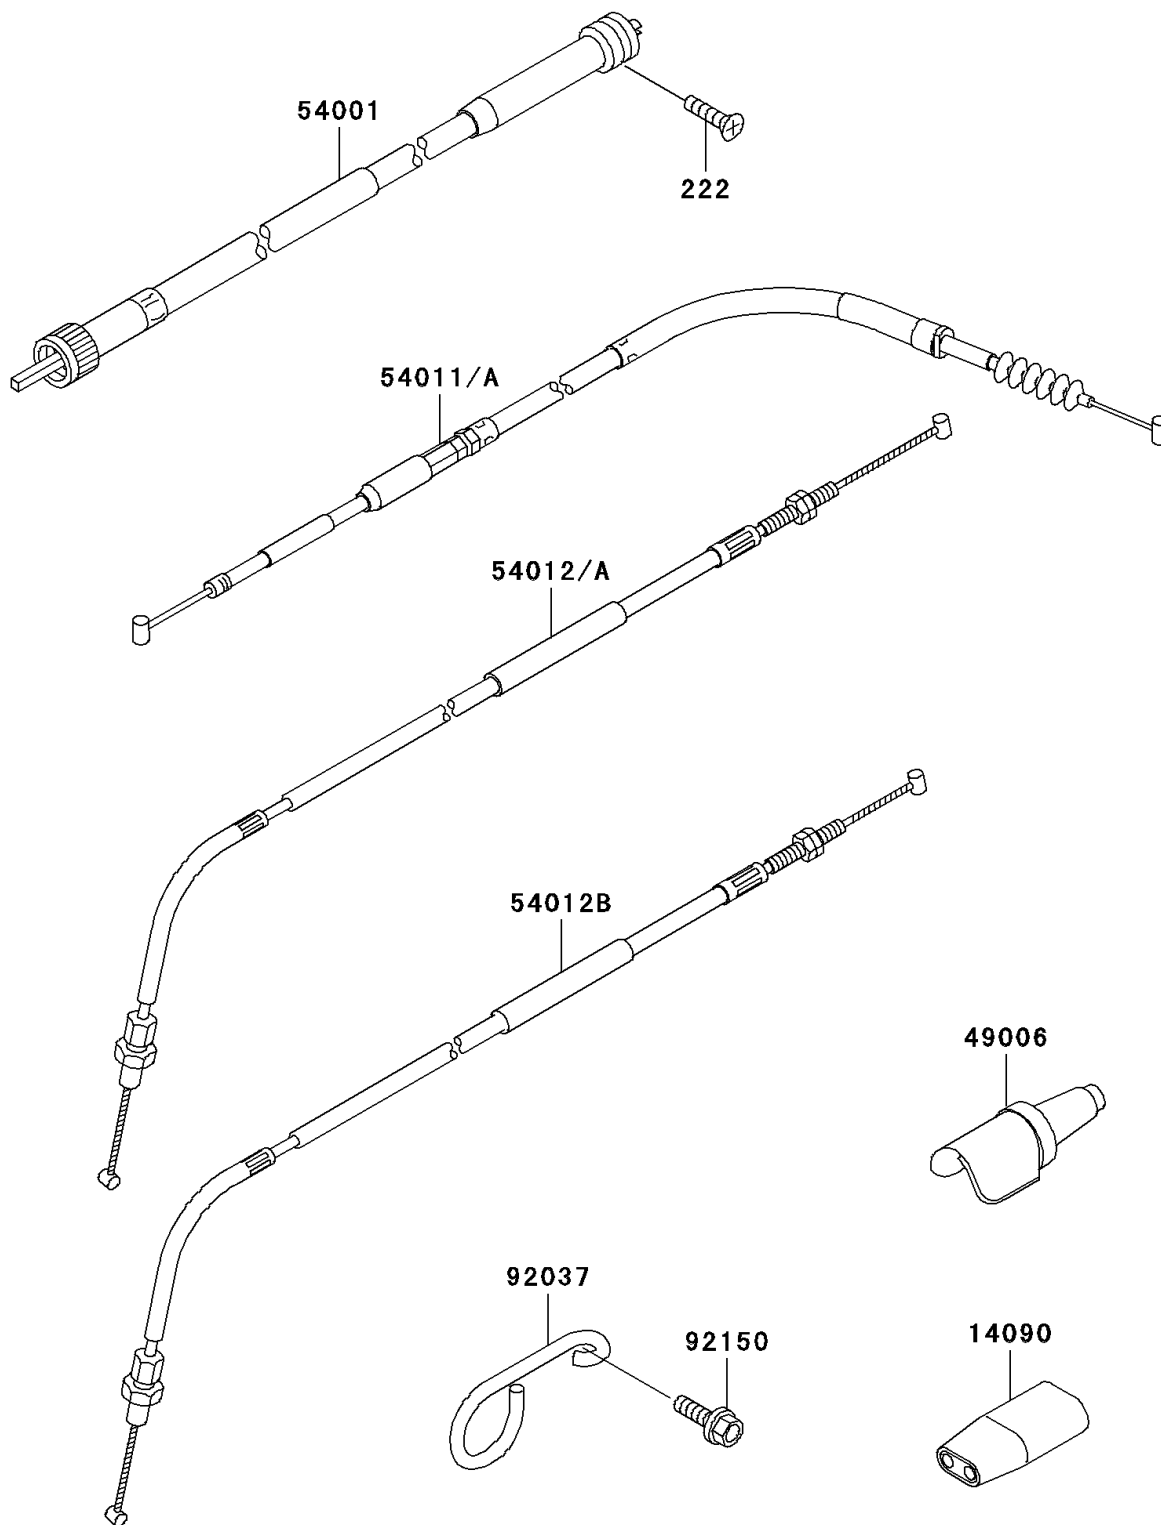

## 2002 KLX™300R PARTS DIAGRAM

Cables

F2540

## 2002 KLX™300R PARTS LIST

### Cables

ITEM NAME	PART NUMBER	QUANTITY
SCREW-CSK-RD-CROS (Ref # 222)	222C0520	1
COVER,THROTTLE CABLE (Ref # 14090)	14090-1309	1
BOOT (Ref # 49006)	49006-1189	1
CABLE-SPEEDMETER (Ref # 54001)	54001-1198	1
CABLE-CLUTCH (Ref # 54011A)	54011-1385	1
CABLE-THROTTLE,OPENING (Ref # 54012A)	54012-1457	1
CABLE-THROTTLE,CLOSING (Ref # 54012B)	54012-1467	1
CLAMP,CABLE (Ref # 92037)	92037-1064	1
BOLT,6X14 (Ref # 92150)	92150-1340	1