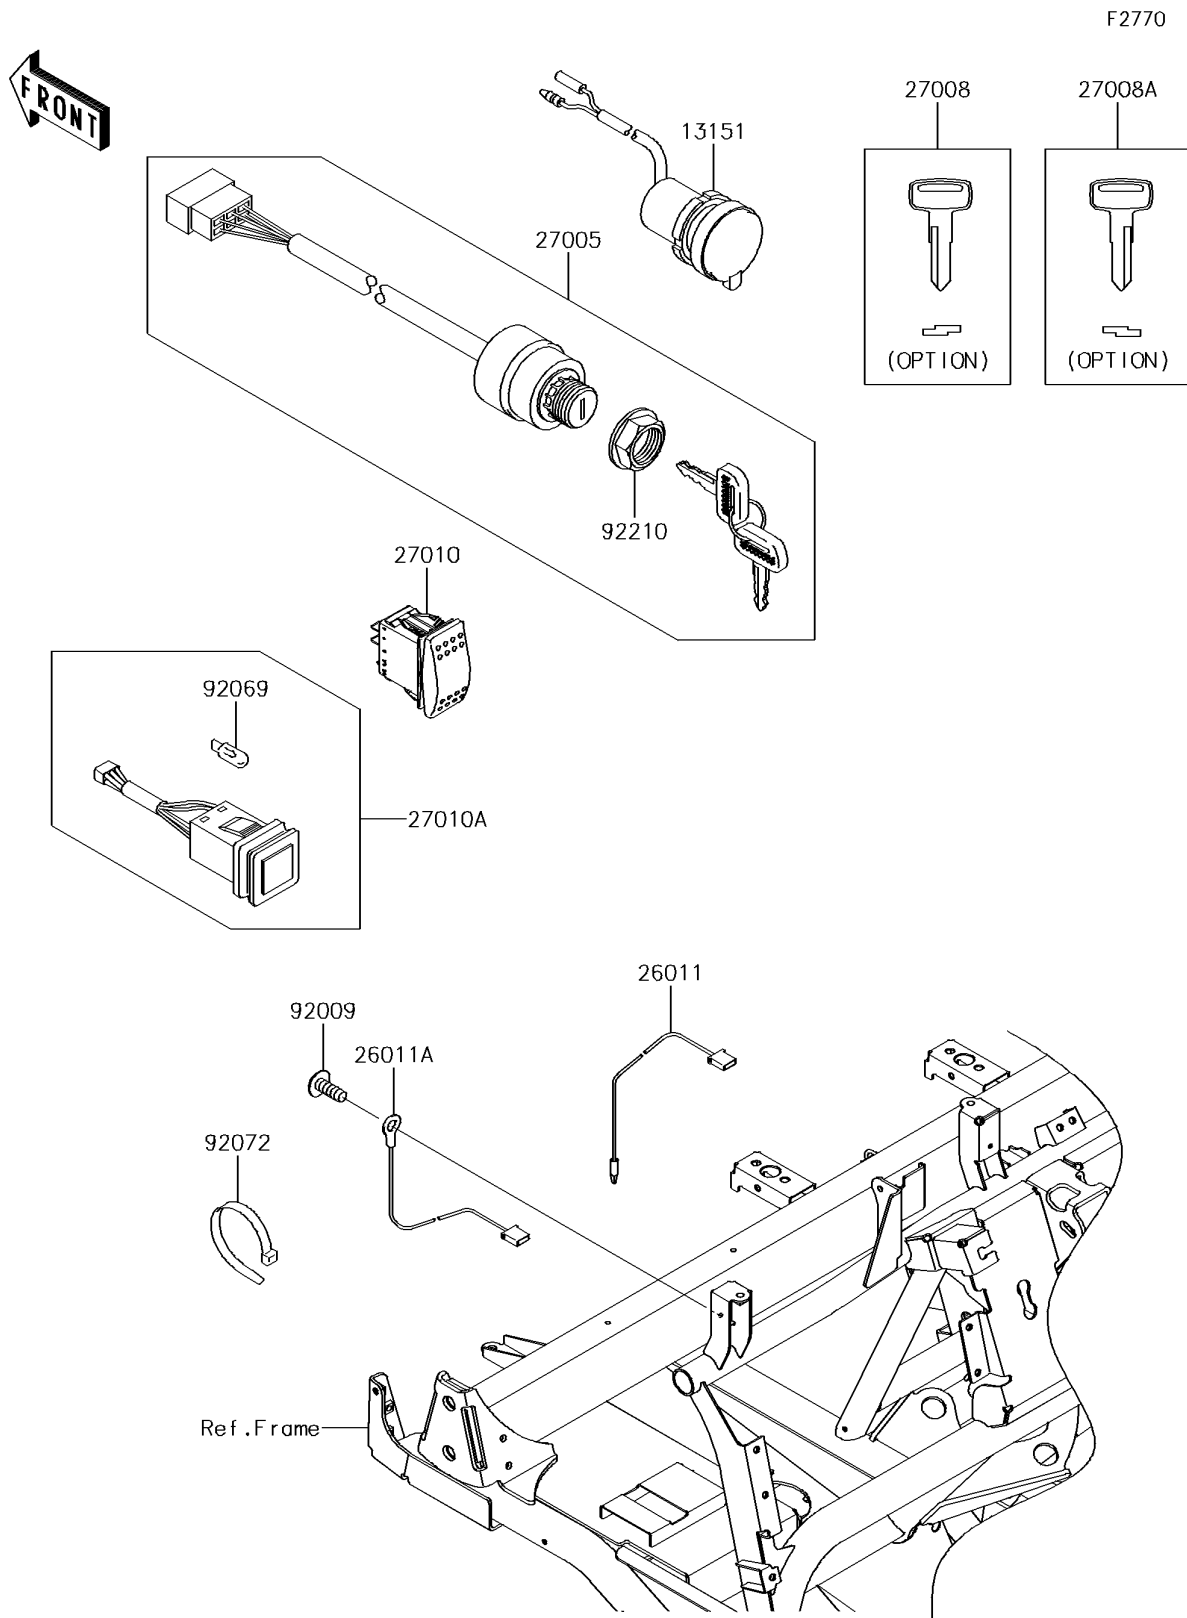

2014 MULE™ 4010 Trans4x4® CAMO PARTS DIAGRAM

Ignition Switch

2014 MULE™ 4010 Trans4x4® CAMO PARTS LIST

Ignition Switch

ITEM NAME	PART NUMBER	QUANTITY
SWITCH-COMP,D.C.TERMINAL (Ref # 13151)	13151-0003	1
WIRE-LEAD,360MM (Ref # 26011)	26011-0796	1
WIRE-LEAD,320MM (Ref # 26011A)	26011-0797	1
SWITCH-ASSY-IGNITION (Ref # 27005)	27005-0011	1
KEY-LOCK,BLANK (Ref # 27008)	27008-1153	1
KEY-LOCK,BLANK (Ref # 27008A)	27008-1157	1
SWITCH,HORN (Ref # 27010)	27010-0734	1
SWITCH,HEAD LAMP (Ref # 27010A)	27010-0814	1
SCREW,TAPPING,6X16 (Ref # 92009)	92009-1166	1
BULB,12V 1.7W (Ref # 92069)	92069-0083	1
BAND,L=188 (Ref # 92072)	92072-1239	1
NUT,IGNITION SWITCH (Ref # 92210)	92210-1264	1