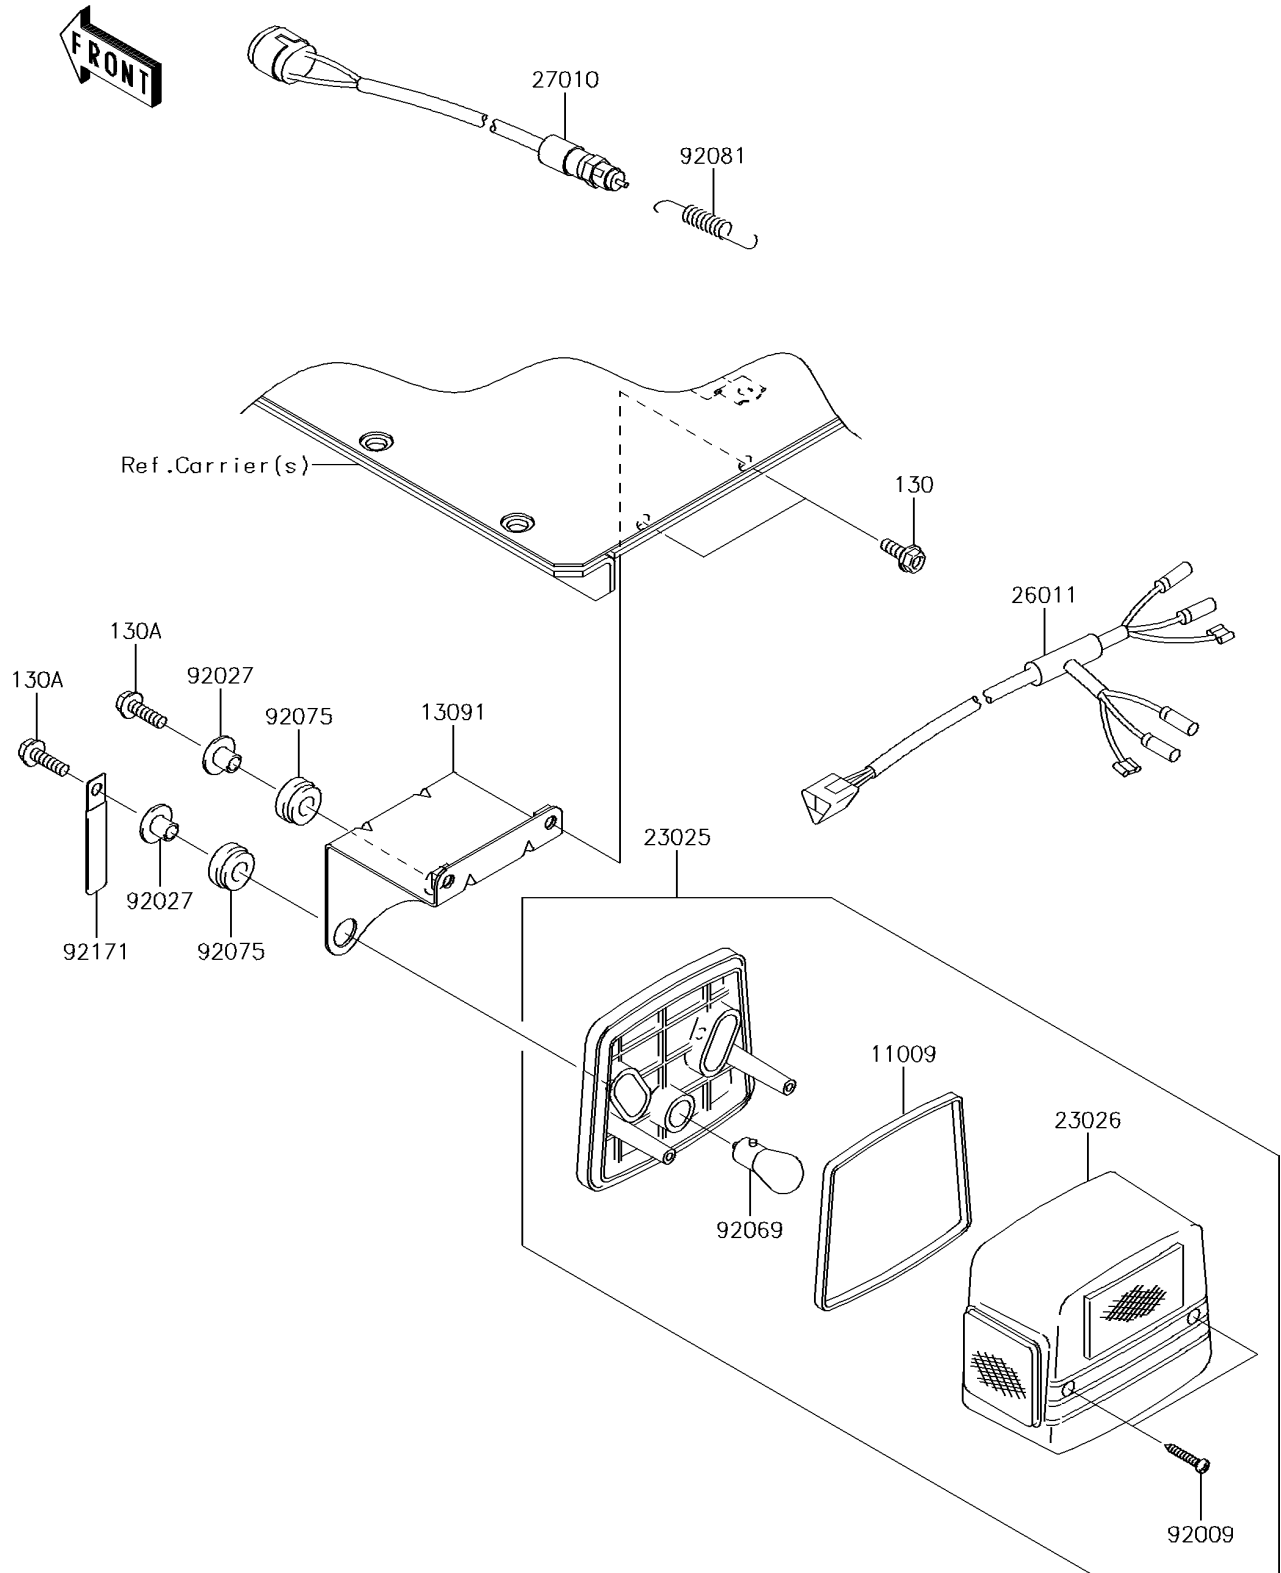

## 2014 MULE™ 4010 Trans4x4® CAMO PARTS DIAGRAM

Taillight(s)

F2720

## 2014 MULE™ 4010 Trans4x4® CAMO PARTS LIST

Taillight(s)

ITEM NAME	PART NUMBER	QUANTITY
GASKET, TAIL LAMP (Ref # 11009)	11009-1215	1
BOLT-FLANGED, 6X16 (Ref # 130)	130BA0616	1
HOLDER, TAIL LAMP (Ref # 13091)	13091-1743	1
BOLT-FLANGED, 6X20 (Ref # 130A)	130BA0620	1
LAMP-TAIL (Ref # 23025)	23025-1042	1
LENS, TAIL LAMP (Ref # 23026)	23026-1019	1
WIRE-LEAD (Ref # 26011)	26011-1756	1
SWITCH, BRAKE LAMP (Ref # 27010)	27010-1301	1
SCREW, TAPPING, 4X25 (Ref # 92009)	92009-1069	1
COLLAR, L=11.1 (Ref # 92027)	92027-194	1
BULB, 12V 21/5W (Ref # 92069)	92069-1011	1
DAMPER (Ref # 92075)	92075-277	1
SPRING, HOOK RETURN (Ref # 92081)	92081-1466	1
CLAMP, L=60 (Ref # 92171)	92171-0652	1