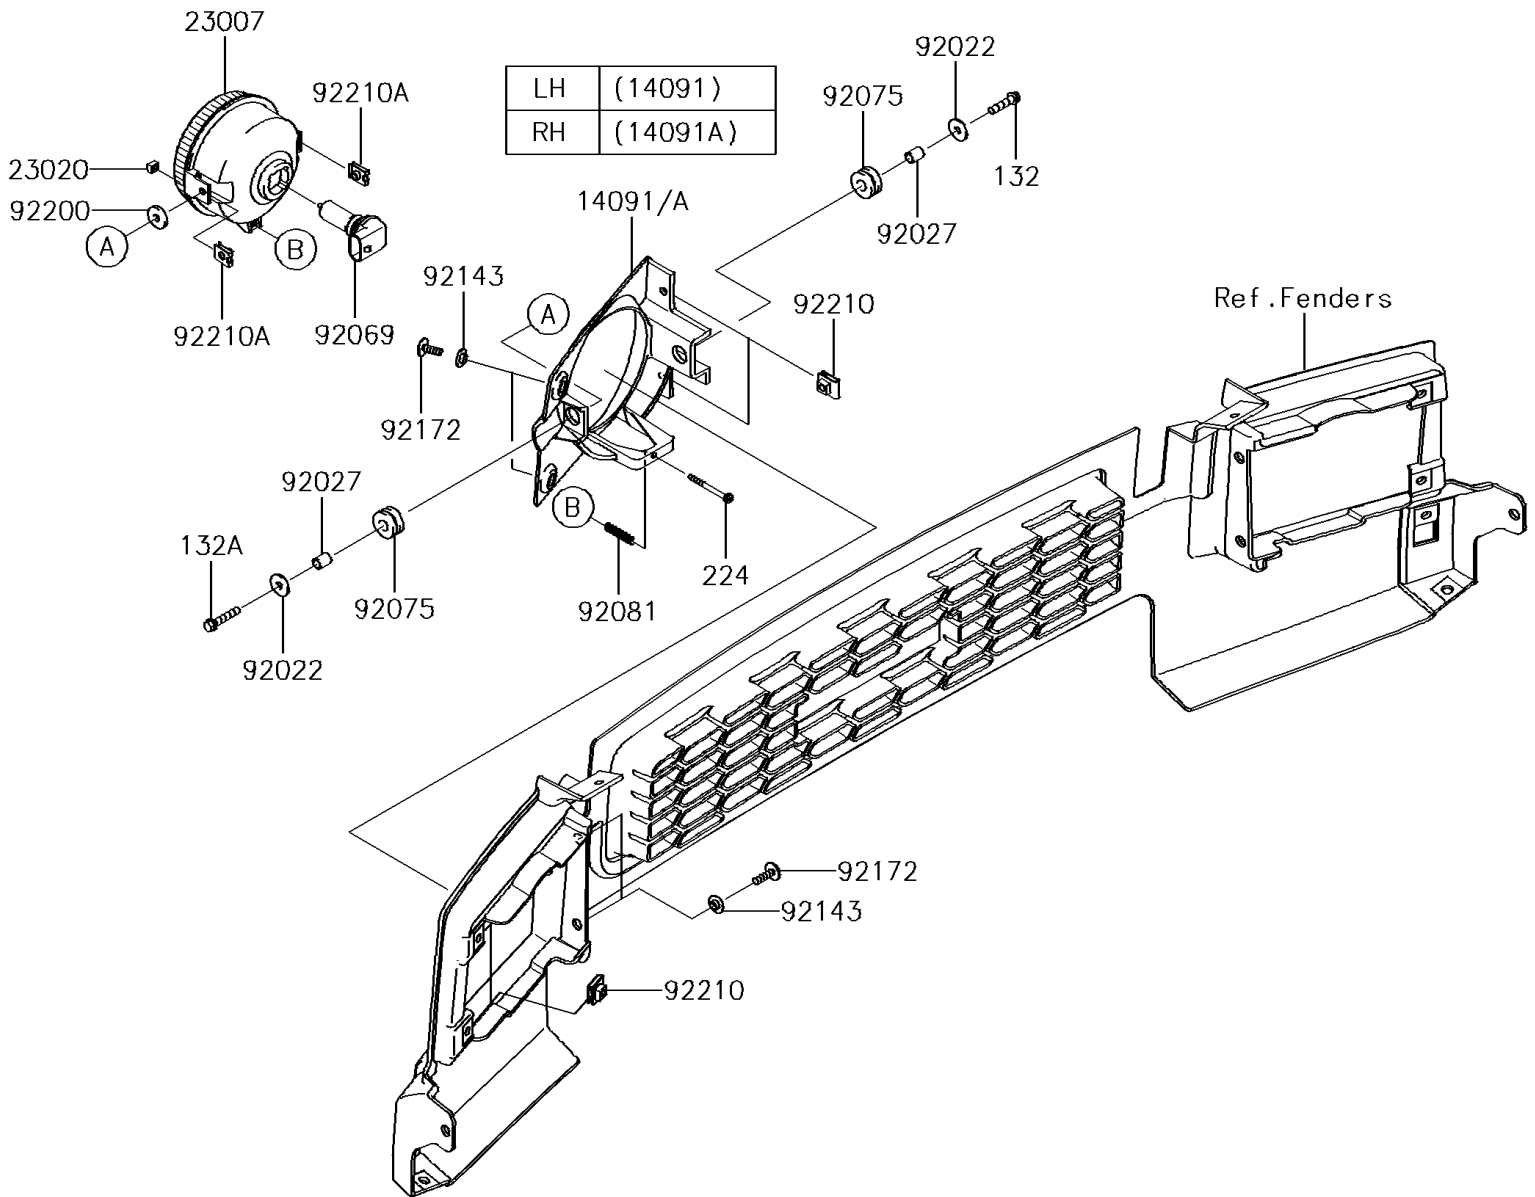

2014 MULE™ 4010 Trans4x4® CAMO PARTS DIAGRAM

Headlight(s)

F2710

2014 MULE™ 4010 Trans4x4® CAMO PARTS LIST

Headlight(s)

ITEM NAME	PART NUMBER	QUANTITY
BOLT-FLANGED-SMALL,6X25 (Ref # 132)	132BA0625	1
BOLT-FLANGED-SMALL,6X30 (Ref # 132A)	132BA0630	1
COVER,HEAD LAMP,LH (Ref # 14091)	14091-0827	1
COVER,HEAD LAMP,RH (Ref # 14091A)	14091-0828	1
SCREW-PAN-WP-CROS,4X45 (Ref # 224)	224AA0445	1
LENS-COMP,HEAD LAMP (Ref # 23007)	23007-0096	1
NUT,4MM,FOCUS ADJUST (Ref # 23020)	23020-018	1
WASHER,6.5X20X1.6 (Ref # 92022)	92022-125	1
COLLAR,6.8X10X12 (Ref # 92027)	92027-162	1
BULB,12V 35/35W (Ref # 92069)	92069-0019	1
DAMPER,10X24X12 (Ref # 92075)	92075-1690	1
SPRING,FOCUS ADJUST (Ref # 92081)	92081-1896	1
COLLAR (Ref # 92143)	92143-1087	1
SCREW,TAPPING,6X20 (Ref # 92172)	92172-0488	1
WASHER,6.5X20X3.2 (Ref # 92200)	92200-0359	1
NUT,LEAF SPRING,6MM (Ref # 92210)	92210-0624	1
NUT (Ref # 92210A)	92210-1125	1