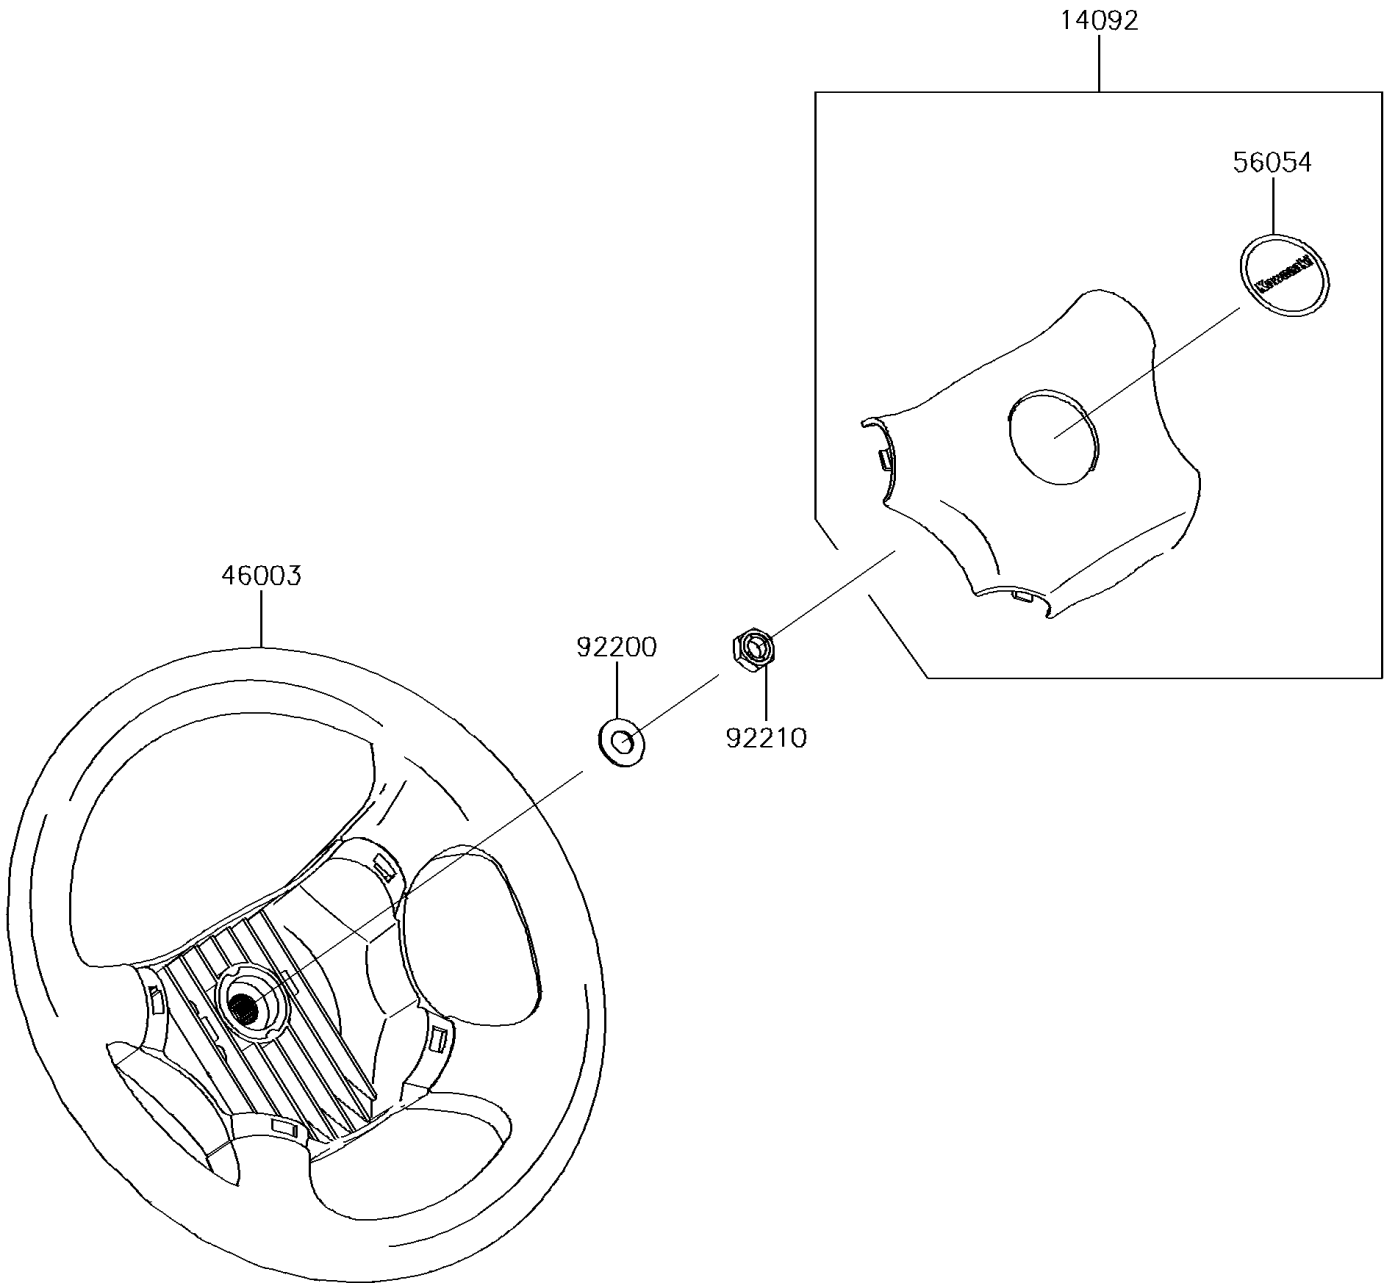

2014 MULE™ 4010 Trans4x4® CAMO PARTS DIAGRAM

Steering Wheel

F2311

2014 MULE™ 4010 Trans4x4® CAMO PARTS LIST

Steering Wheel

ITEM NAME	PART NUMBER	QUANTITY
COVER,HORN SWITCH (Ref # 14092)	14092-1029	1
HANDLE (Ref # 46003)	46003-0595	1
MARK,CENTER LOGO,KAWASAKI (Ref # 56054)	56054-1188	1
WASHER,12.1X25X1.6 (Ref # 92200)	92200-0455	1
NUT,LOCK,12MM (Ref # 92210)	92210-1249	1