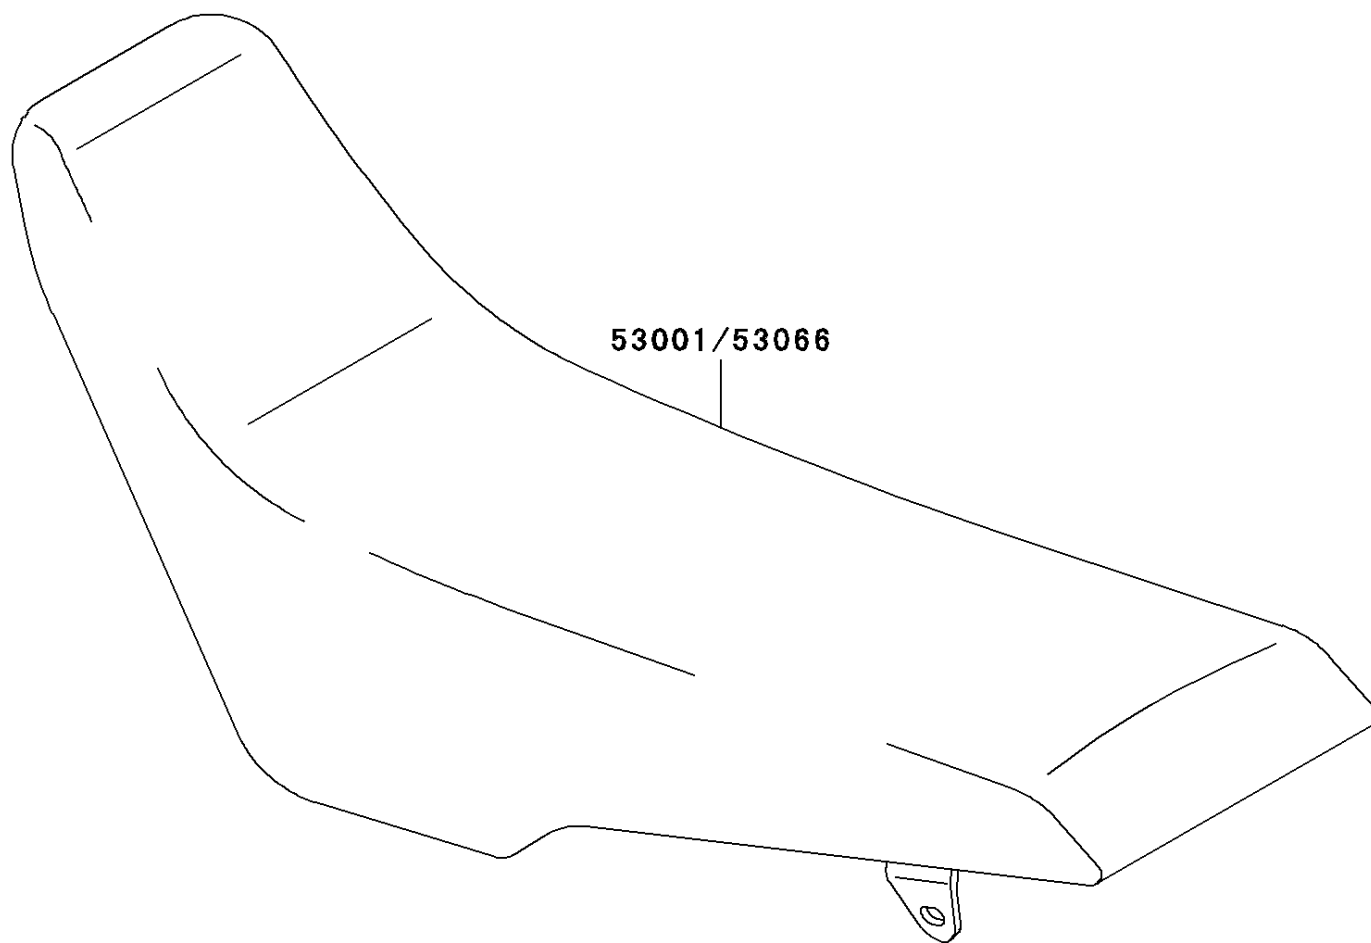

2002 KLX™300R PARTS DIAGRAM

Seat

F2510

2002 KLX™300R PARTS LIST

Seat

ITEM NAME	PART NUMBER	QUANTITY
SEAT-ASSY,DUAL,BLACK (Ref # 53001)	53001-1979-MW	1