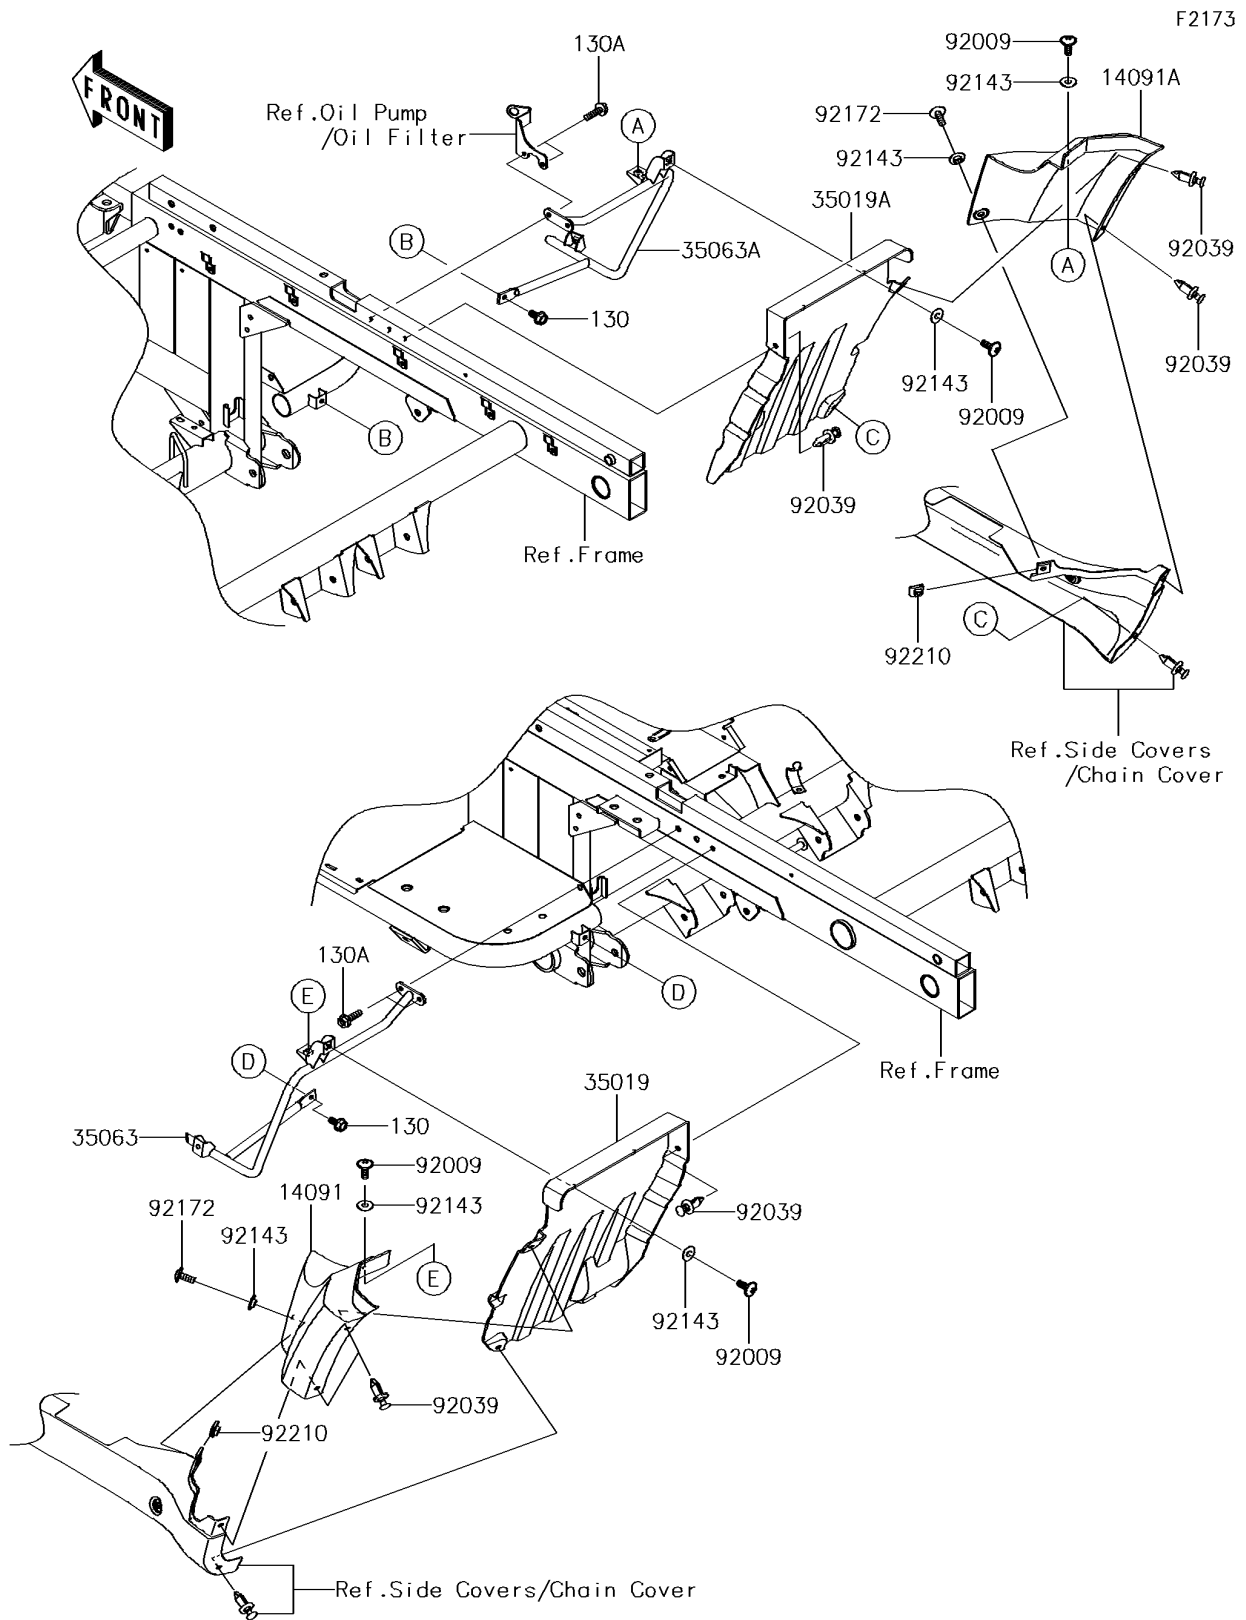

2014 MULE™ 4010 Trans4x4® CAMO PARTS DIAGRAM

Flap

2014 MULE™ 4010 Trans4x4® CAMO PARTS LIST

Flap

ITEM NAME	PART NUMBER	QUANTITY
BOLT-FLANGED,6X14 (Ref # 130)	130BA0614	1
BOLT-FLANGED,6X20 (Ref # 130A)	130BA0620	1
COVER,REAR FENDER,LWR,LH,F.BLK (Ref # 14091)	14091-0819-6Z	1
COVER,REAR FENDER,LWR,RH,F.BLK (Ref # 14091A)	14091-0820-6Z	1
FLAP,RR,LH (Ref # 35019)	35019-0066	1
FLAP,RR,RH (Ref # 35019A)	35019-0067	1
STAY,RR,LH (Ref # 35063)	35063-0451	1
STAY,RR,RH (Ref # 35063A)	35063-0452	1
SCREW,6X16 (Ref # 92009)	92009-1621	1
RIVET (Ref # 92039)	92039-0776	1
COLLAR (Ref # 92143)	92143-1087	1
SCREW,TAPPING,6X20 (Ref # 92172)	92172-0488	1
NUT,LEAF SPRING,6MM (Ref # 92210)	92210-0624	1