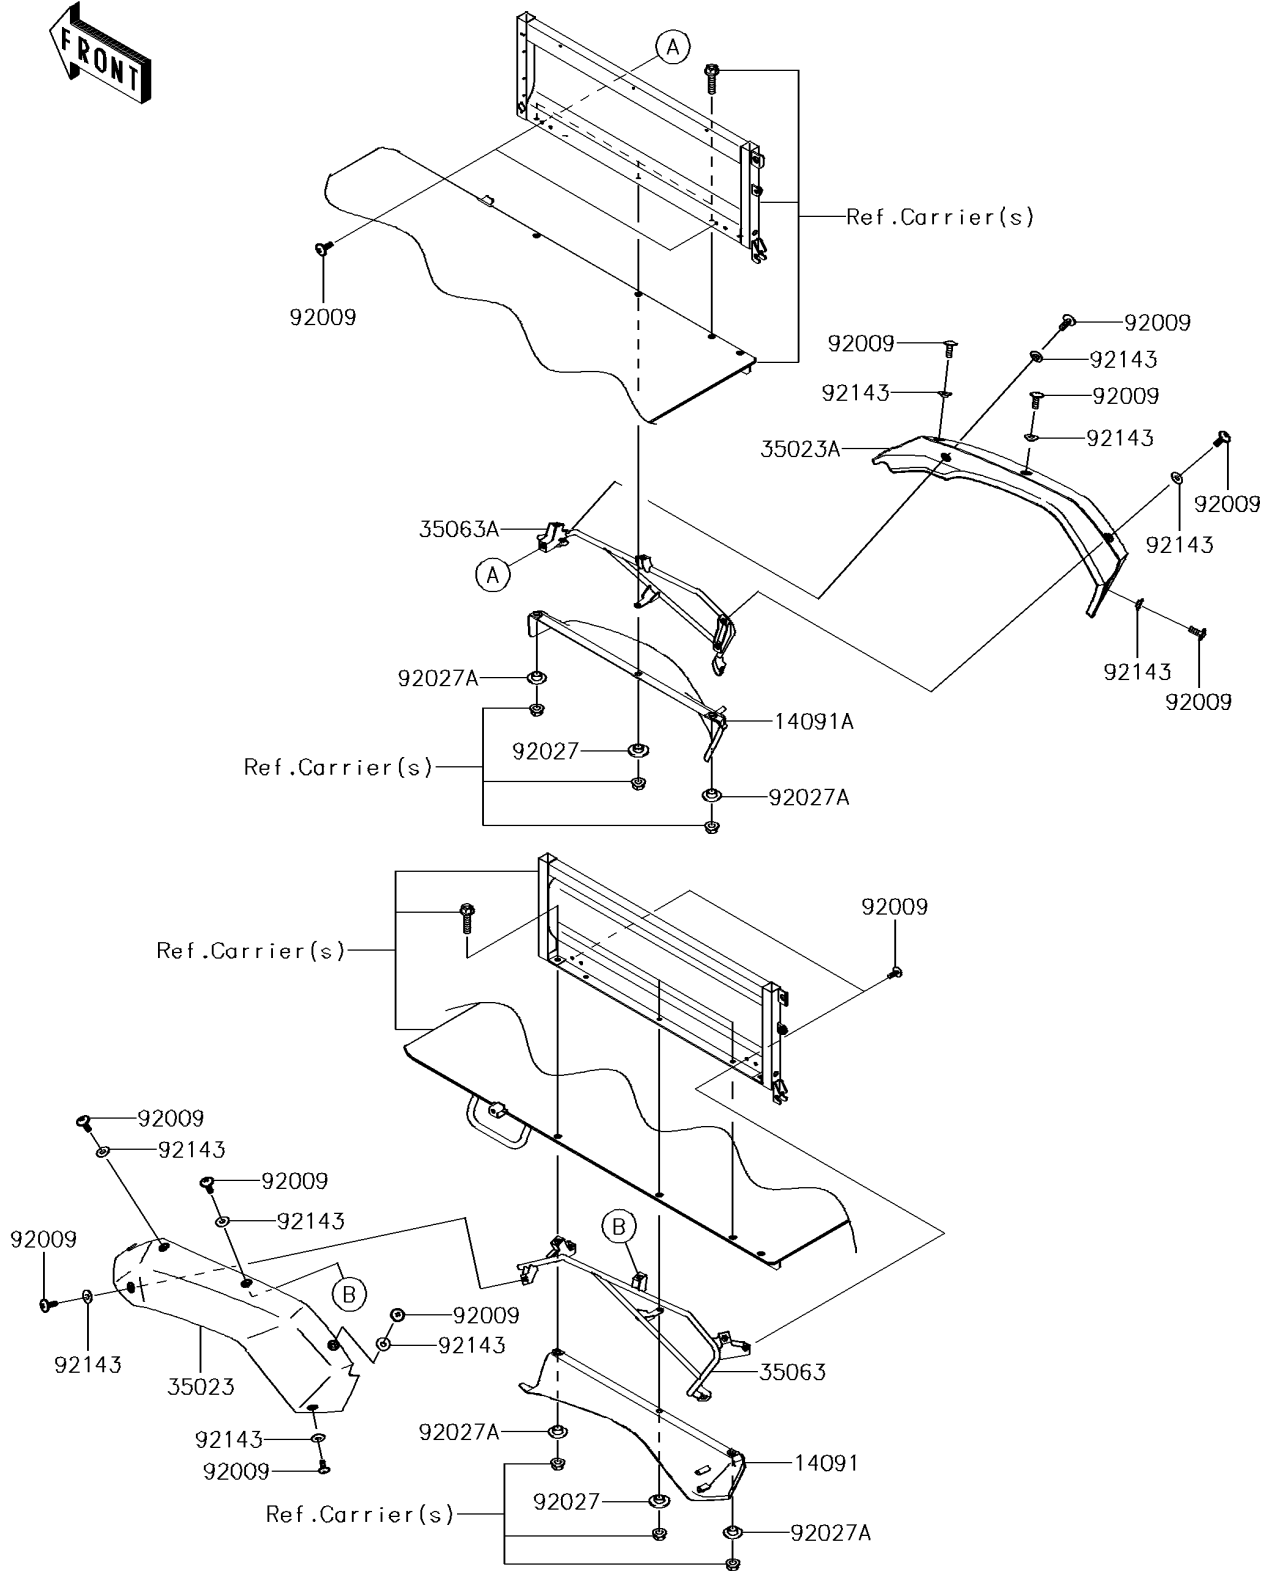

## 2014 MULE™ 4010 Trans4x4® CAMO PARTS DIAGRAM

Rear Fender(s)

F2172

## 2014 MULE™ 4010 Trans4x4® CAMO PARTS LIST

Rear Fender(s)

ITEM NAME	PART NUMBER	QUANTITY
COVER,FENDER,INSIDE,RR,LH (Ref # 14091)	14091-1634	1
COVER,FENDER,INSIDE,RR,RH (Ref # 14091A)	14091-1635	1
FENDER-REAR,LH,F.BLACK (Ref # 35023)	35023-0121-6Z	1
FENDER-REAR,RH,F.BLACK (Ref # 35023A)	35023-0122-6Z	1
STAY,RR,LH (Ref # 35063)	35063-0449	1
STAY,RR,RH (Ref # 35063A)	35063-0450	1
SCREW,6X16 (Ref # 92009)	92009-1621	1
COLLAR (Ref # 92027)	92027-1354	1
COLLAR (Ref # 92027A)	92027-1908	1
COLLAR (Ref # 92143)	92143-1087	1