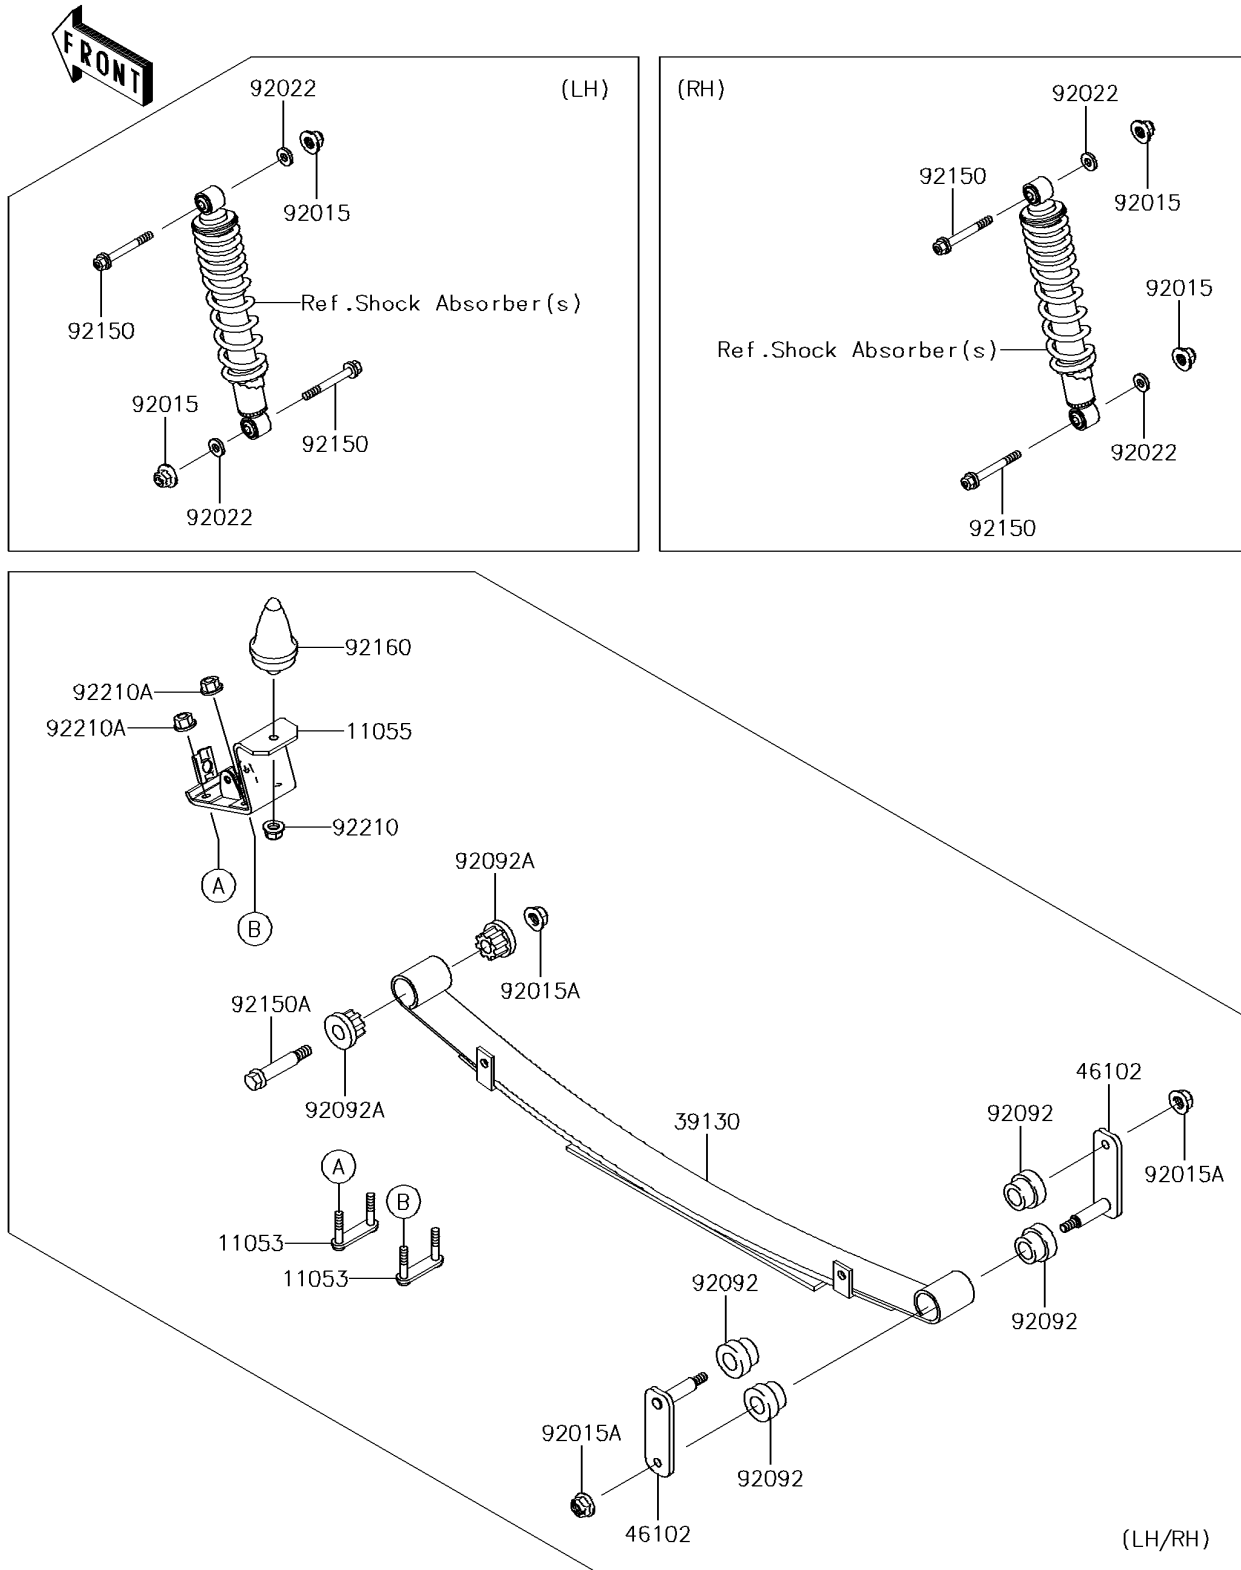

2014 MULE™ 4010 Trans4x4® CAMO PARTS DIAGRAM

Rear Suspension

F2153

2014 MULE™ 4010 Trans4x4® CAMO PARTS LIST

Rear Suspension

ITEM NAME	PART NUMBER	QUANTITY
BRACKET,LEAF SPRING (Ref # 11053)	11053-7564	1
BRACKET,LEAF SPRING (Ref # 11055)	11055-7504	1
SPRING-LEAF (Ref # 39130)	39130-1066	1
ROD,LEAF SPRING,RR (Ref # 46102)	46102-1338	1
NUT,LOCK,10MM (Ref # 92015)	92015-1597	1
NUT,12MM (Ref # 92015A)	92015-1706	1
WASHER,11.5X20.5X1.6 (Ref # 92022)	92022-1768	1
BUSHING-RUBBER (Ref # 92092)	92092-1083	1
BUSHING-RUBBER (Ref # 92092A)	92092-1084	1
BOLT,FLANGED,10X57 (Ref # 92150)	92150-1227	1
BOLT,12MM (Ref # 92150A)	92150-1284	1
DAMPER,BUMP STOPPER (Ref # 92160)	92160-1136	1
NUT,LOCK,FLANGED,10MM (Ref # 92210)	92210-0276	1
NUT,LOCK,10MM (Ref # 92210A)	92210-1204	1