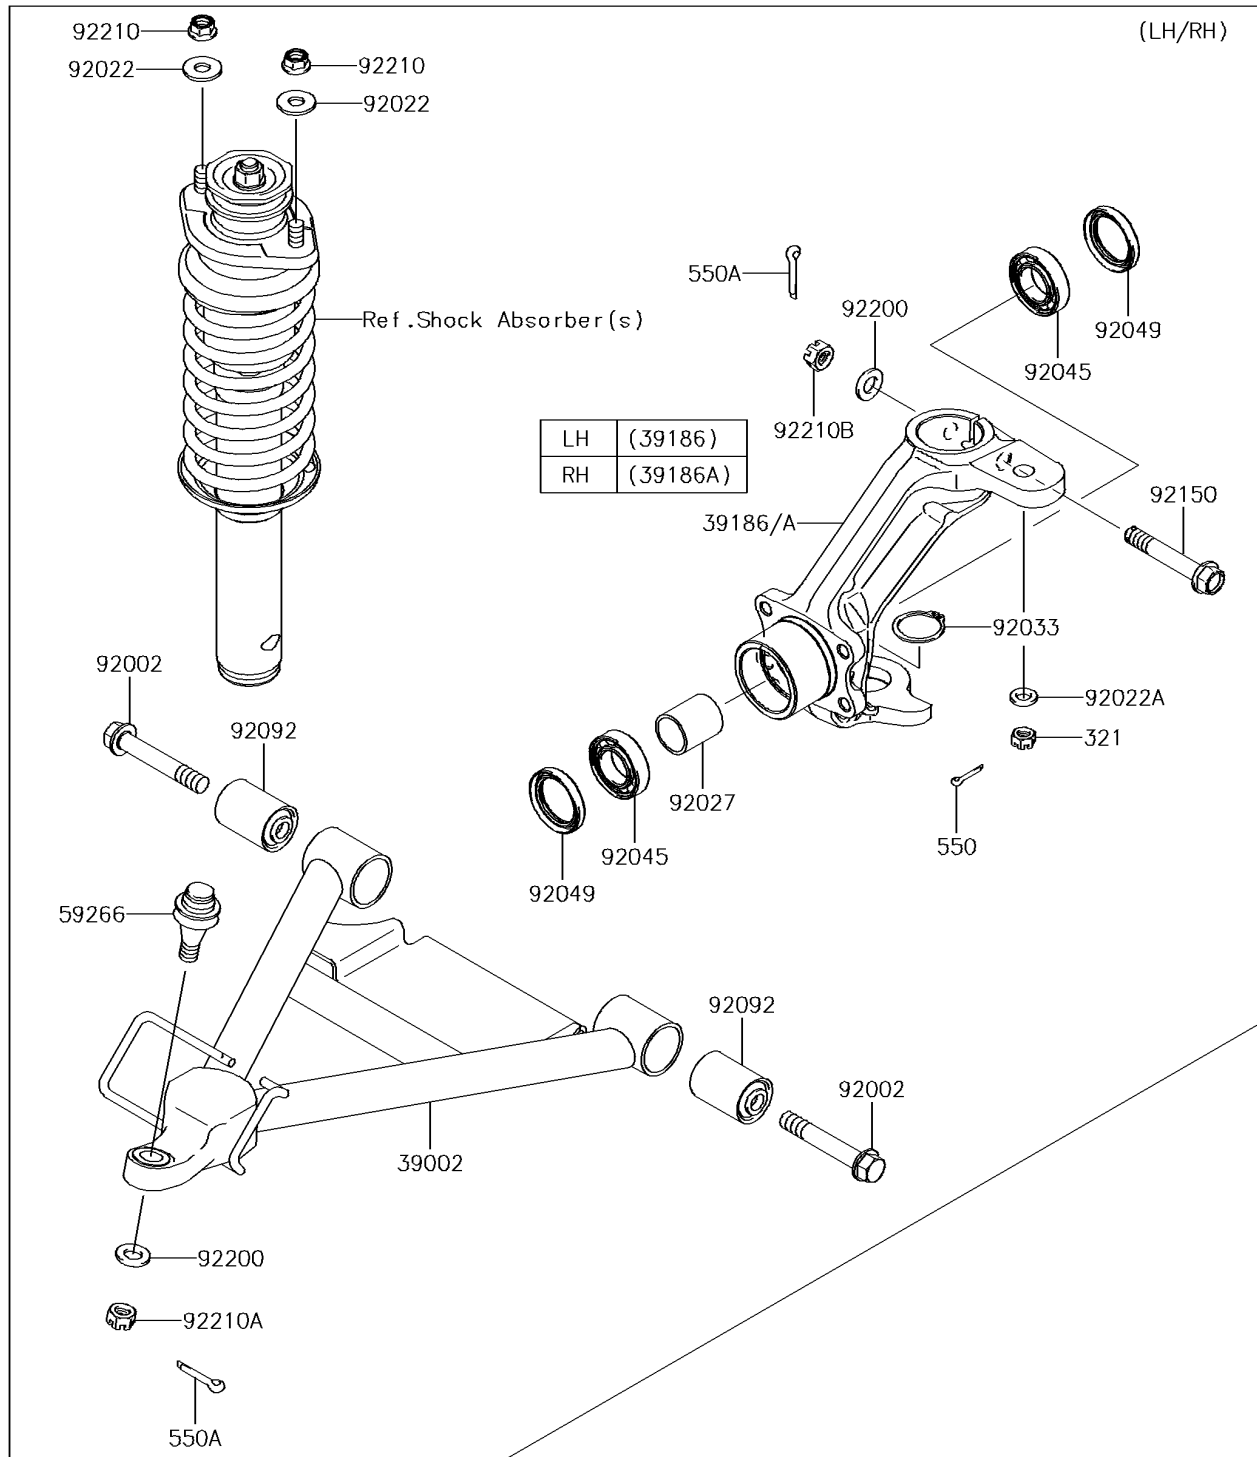

2014 MULE™ 4010 Trans4x4® CAMO PARTS DIAGRAM

Front Suspension

F2152

2014 MULE™ 4010 Trans4x4® CAMO PARTS LIST

Front Suspension

ITEM NAME	PART NUMBER	QUANTITY
NUT-CASTLE (Ref # 321)	321BA1000	1
ARM-COMP-SUSP (Ref # 39002)	39002-0001	1
KNUCKLE,FR,LH (Ref # 39186)	39186-0074	1
KNUCKLE,FR,RH (Ref # 39186A)	39186-0075	1
PIN-COTTER,2.0X22 (Ref # 550)	550AA2022	1
PIN-COTTER,3.0X25 (Ref # 550A)	550AA3025	1
JOINT-BALL (Ref # 59266)	59266-1080	1
BOLT,FLANGED,12X75 (Ref # 92002)	92002-1661	1
WASHER,10.5X26X2.3 (Ref # 92022)	92022-044	1
WASHER,10.5X18X2.5 (Ref # 92022A)	92022-1876	1
COLLAR,L=34.5 (Ref # 92027)	92027-1538	1
RING-SNAP,C-TYPE,32MM (Ref # 92033)	92033-1262	1
BEARING-BALL (Ref # 92045)	92045-3707	1
SEAL-OIL,SD35X47X7HS (Ref # 92049)	92049-1513	1
BUSHING-RUBBER (Ref # 92092)	92092-1065	1
BOLT,FLANGED,12X72 (Ref # 92150)	92150-1356	1
WASHER,12.3X23X2.3 (Ref # 92200)	92200-1004	1
NUT,LOCK,FLANGED,10MM (Ref # 92210)	92210-0276	1
NUT,CASTLE,12MM (Ref # 92210A)	92210-0395	1
NUT,12MM (Ref # 92210B)	92210-7501	1