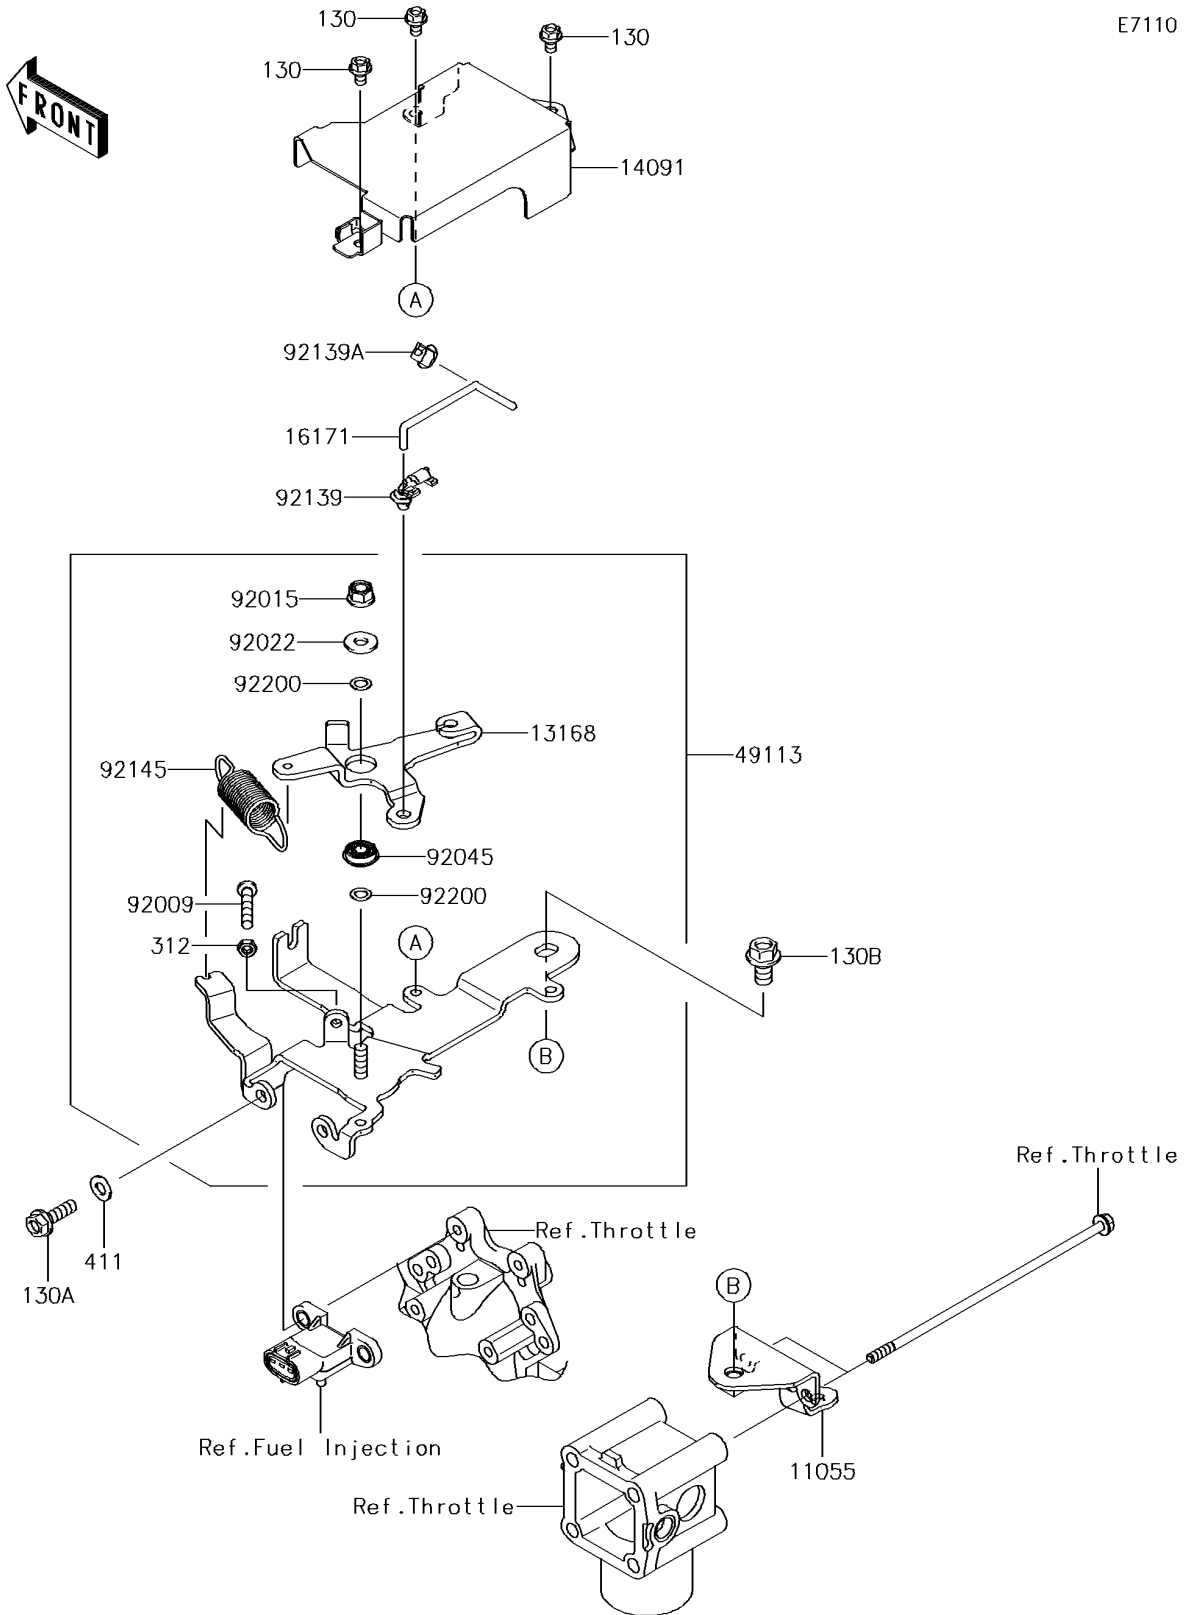

## 2014 MULE™ 4010 Trans4x4® CAMO PARTS DIAGRAM

Control

E7110

## 2014 MULE™ 4010 Trans4x4® CAMO PARTS LIST

Control

ITEM NAME	PART NUMBER	QUANTITY
BRACKET (Ref # 11055)	11055-2020	1
BOLT-FLANGED,5X8 (Ref # 130)	130BA0508	1
BOLT-FLANGED,6X20 (Ref # 130A)	130BA0620	1
BOLT-FLANGED,8X14 (Ref # 130B)	130BA0814	1
LEVER (Ref # 13168)	13168-2509	1
COVER,CONTROL PANEL (Ref # 14091)	14091-1757	1
LINK (Ref # 16171)	16171-2105	1
NUT-HEX,5MM (Ref # 312)	312AA0500	1
WASHER-PLAIN,6MM (Ref # 411)	411AB0600	1
PANEL-COMP-CONTROL (Ref # 49113)	49113-2211	1
SCREW,5X30 (Ref # 92009)	92009-2381	1
NUT,LOCK,FLANGED,6MM (Ref # 92015)	92015-1339	1
WASHER (Ref # 92022)	92022-2247	1
BEARING-BALL,696ZZ1NR MC3 (Ref # 92045)	92045-2223	1
BUSHING,CONT-PANEL (Ref # 92139)	92139-2060	1
BUSHING,THROTTLE-BODY (Ref # 92139A)	92139-2061	1
SPRING (Ref # 92145)	92145-2186	1
WASHER,6.2X10X0.5 (Ref # 92200)	92200-2083	1