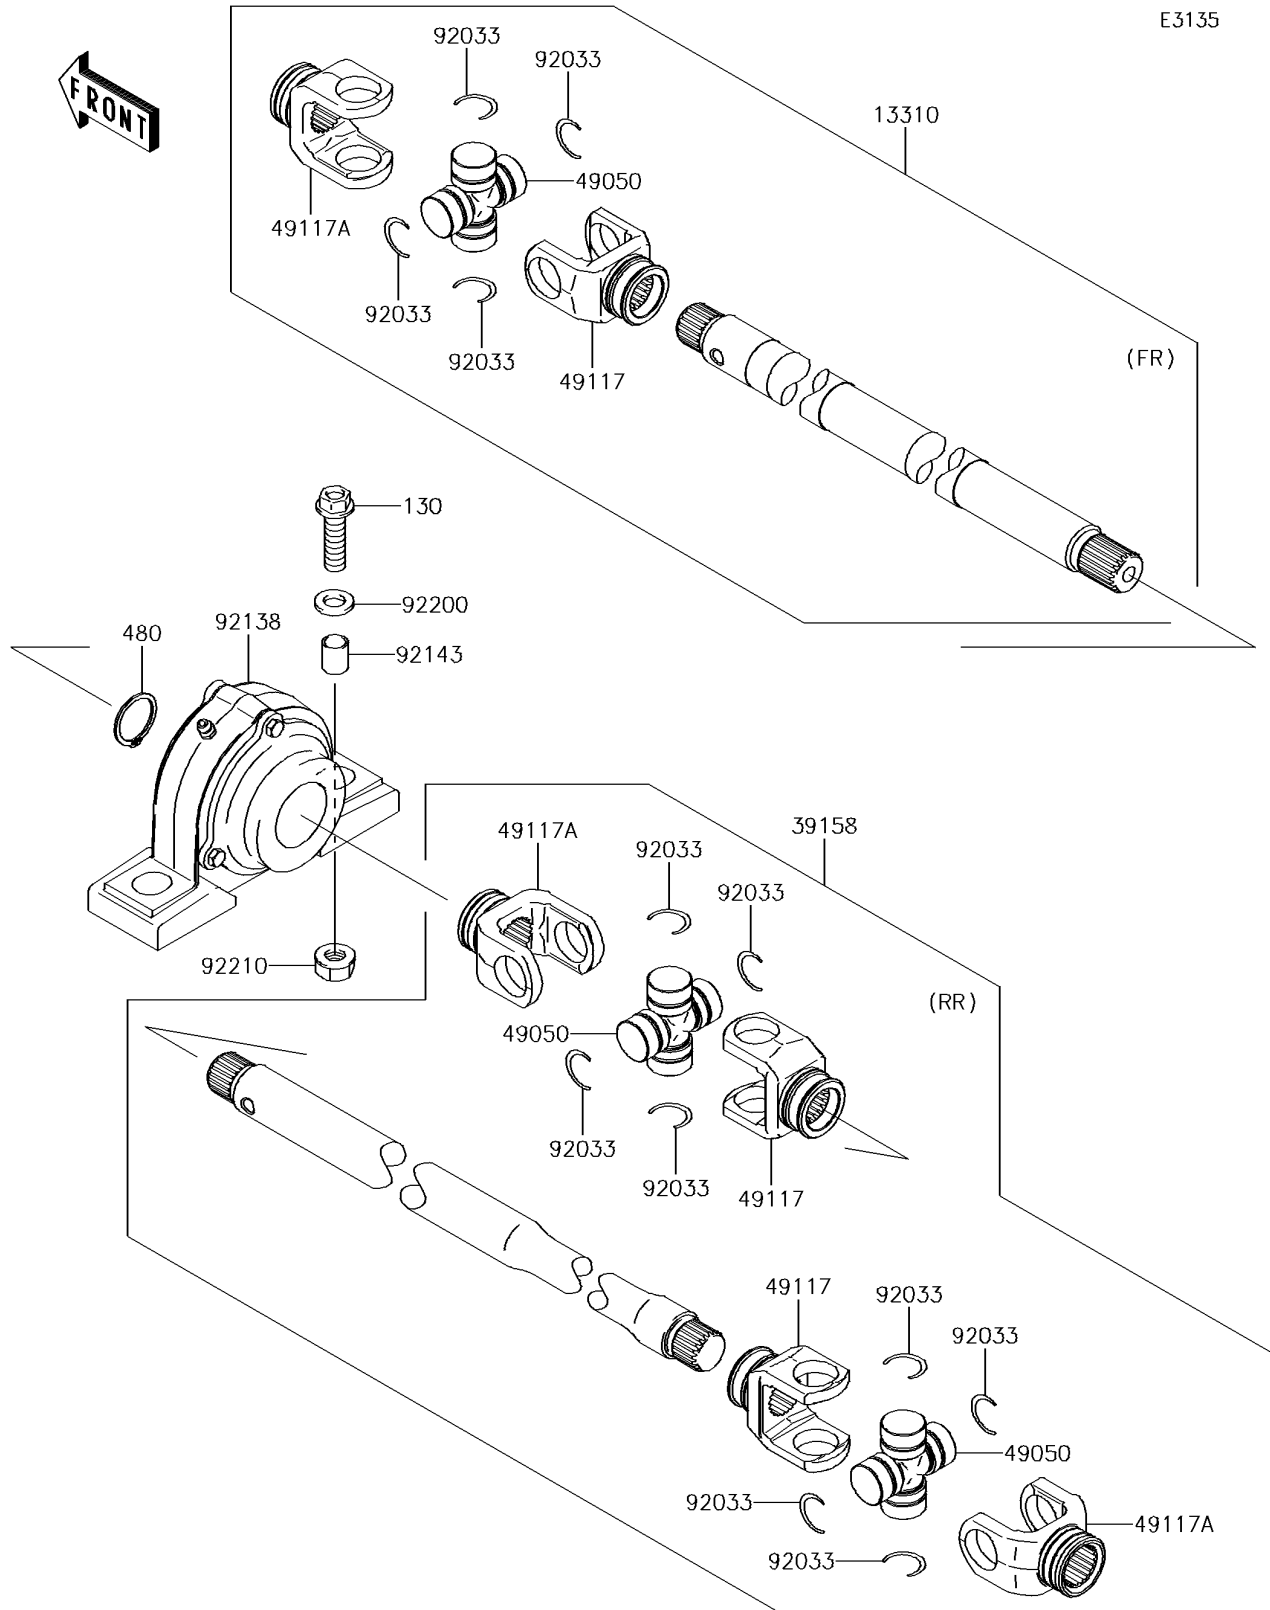

2014 MULE™ 4010 Trans4x4® CAMO PARTS DIAGRAM

Drive Shaft-Propeller

E3135

2014 MULE™ 4010 Trans4x4® CAMO PARTS LIST

Drive Shaft-Propeller

ITEM NAME	PART NUMBER	QUANTITY
BOLT-FLANGED,10X35 (Ref # 130)	130BA1035	1
SHAFT-ASSY (Ref # 13310)	13310-0572	1
SHAFT-ASSY-DRIVE,RR PROPELLER (Ref # 39158)	39158-0303	1
CIRCLIP-TYPE-C,25MM (Ref # 480)	480J2500	1
SPIDER (Ref # 49050)	49050-1075	1
YOKE,DRIVE (Ref # 49117)	49117-0573	1
YOKE,DRIVE (Ref # 49117A)	49117-0574	1
RING-SNAP (Ref # 92033)	92033-1030	1
BEARING-COMP (Ref # 92138)	92138-1052	1
COLLAR,10.3X12.7X15 (Ref # 92143)	92143-1634	1
WASHER,10.5X19X2.3 (Ref # 92200)	92200-1042	1
NUT,LOCK,10MM (Ref # 92210)	92210-1204	1