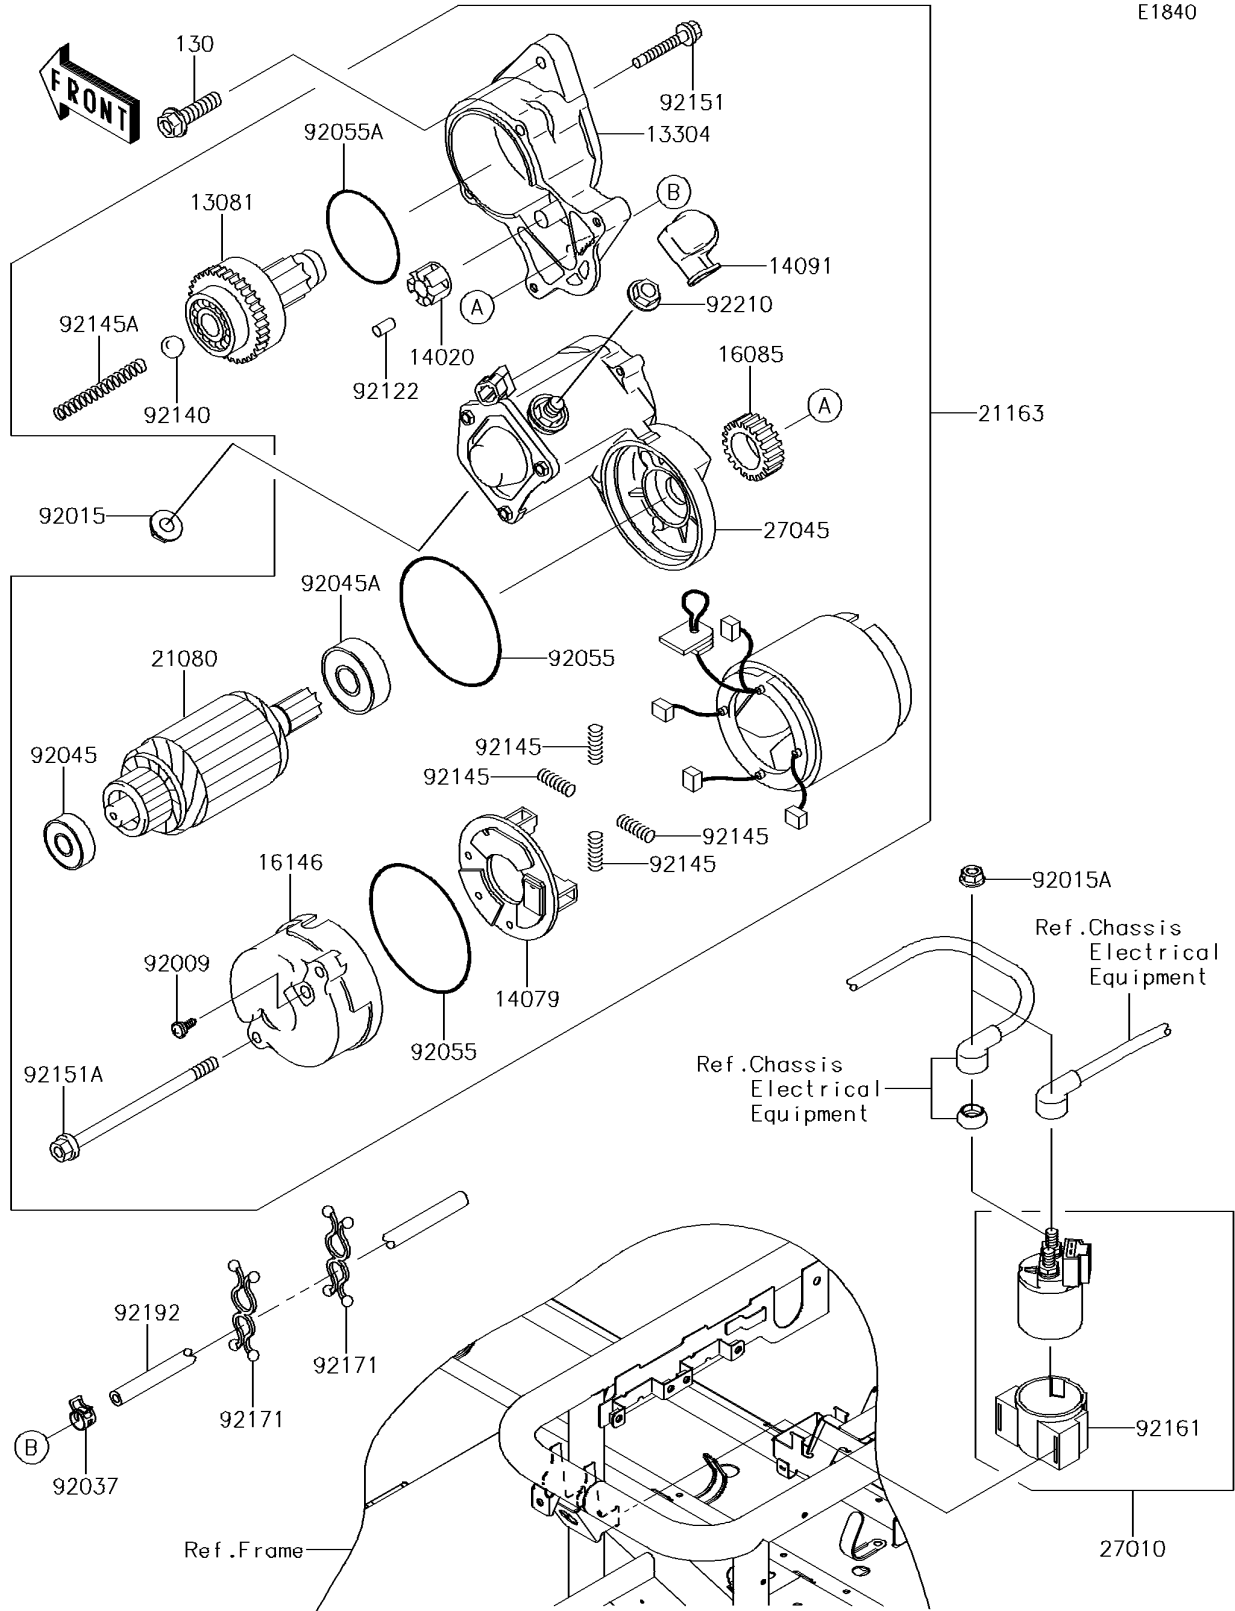

## 2014 MULE™ 4010 Trans4x4® CAMO PARTS DIAGRAM

Starter Motor

E1840

## 2014 MULE™ 4010 Trans4x4® CAMO PARTS LIST

Starter Motor

ITEM NAME	PART NUMBER	QUANTITY
BOLT-FLANGED,8X30 (Ref # 130)	130CA0830	1
CLUTCH-ASSY (Ref # 13081)	13081-2231	1
HOUSING-ASSY (Ref # 13304)	13304-2253	1
RETAINER (Ref # 14020)	14020-2112	1
HOLDER-ASSY (Ref # 14079)	14079-2064	1
COVER (Ref # 14091)	14091-2080	1
GEAR (Ref # 16085)	16085-2055	1
COVER-ASSY (Ref # 16146)	16146-2243	1
ARMATURE (Ref # 21080)	21080-2070	1
STARTER-ELECTRIC (Ref # 21163)	21163-2134	1
SWITCH,MAGNETIC (Ref # 27010)	27010-0766	1
SWITCH-ASSY (Ref # 27045)	27045-2020	1
SCREW (Ref # 92009)	92009-2455	1
NUT,8MM (Ref # 92015)	92015-1143	1
NUT,FLANGED,6MM (Ref # 92015A)	92015-1367	1
CLAMP (Ref # 92037)	92037-2113	1
BEARING-BALL,60102RKMDSH2C3 (Ref # 92045)	92045-2257	1
BEARING-BALL (Ref # 92045A)	92045-2258	1
RING-O (Ref # 92055)	92055-2199	1
RING-O (Ref # 92055A)	92055-2200	1
ROLLER (Ref # 92122)	92122-2057	1
BALL (Ref # 92140)	92140-2061	1
SPRING (Ref # 92145)	92145-2096	1
SPRING (Ref # 92145A)	92145-2097	1
BOLT (Ref # 92151)	92151-2167	1
BOLT (Ref # 92151A)	92151-2168	1
DAMPER,MAGNETIC SWITCH (Ref # 92161)	92161-1722	1
CLAMP (Ref # 92171)	92171-0476	1
TUBE,4.7X9.5X1000 (Ref # 92192)	92192-0937	1

## 2014 MULE™ 4010 Trans4x4® CAMO PARTS LIST

Starter Motor

ITEM NAME	PART NUMBER	QUANTITY
NUT (Ref # 92210)	92210-2084	1