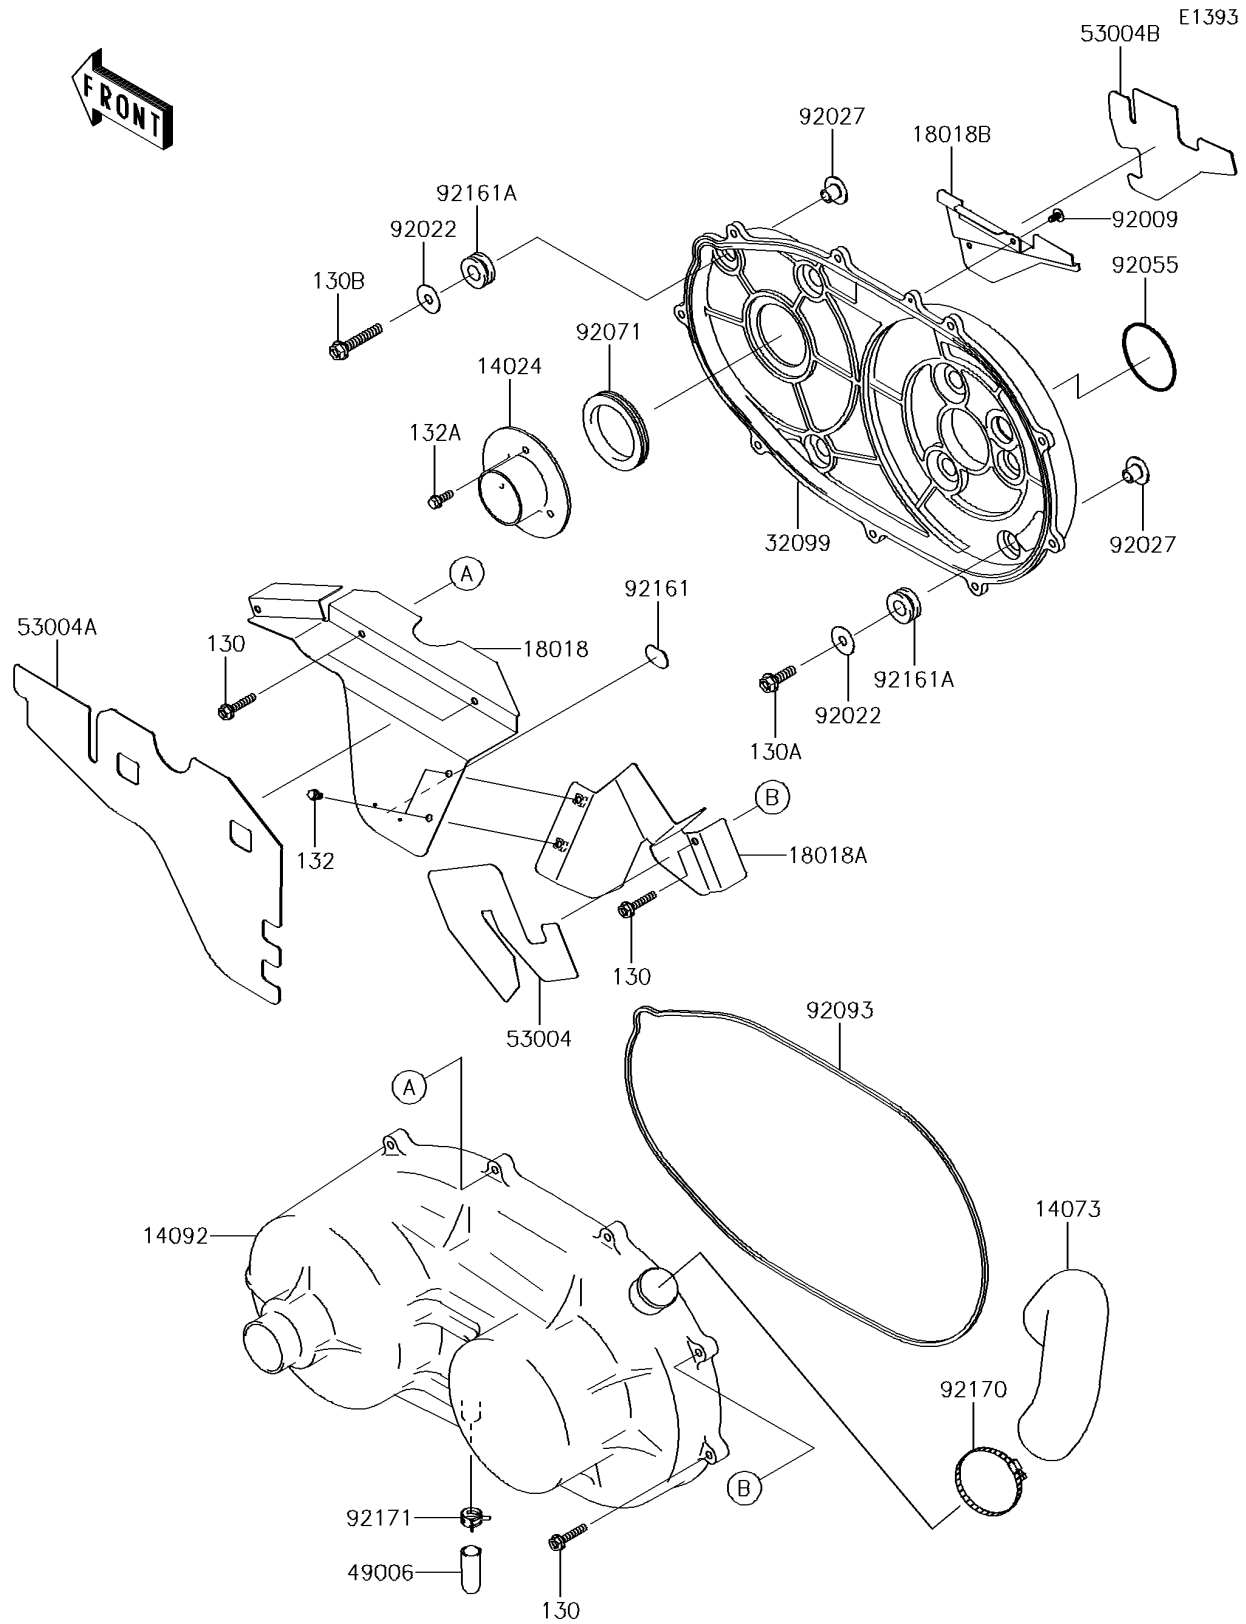

2014 MULE™ 4010 Trans4x4® CAMO PARTS DIAGRAM

Converter Cover

2014 MULE™ 4010 Trans4x4® CAMO PARTS LIST

Converter Cover

| ITEM NAME | PART NUMBER | QUANTITY |
|---|-------------|----------|
| BOLT-FLANGED,6X30 (Ref # 130) | 130BA0630 | 1 |
| BOLT-FLANGED,8X25 (Ref # 130A) | 130BA0825 | 1 |
| BOLT-FLANGED,8X45 (Ref # 130B) | 130BA0845 | 1 |
| BOLT-FLANGED-SMALL,6X10 (Ref # 132) | 132BA0610 | 1 |
| BOLT-FLANGED-SMALL,6X16 (Ref # 132A) | 132BA0616 | 1 |
| COVER,FAN (Ref # 14024) | 14024-1554 | 1 |
| DUCT,EXHAUST (Ref # 14073) | 14073-0234 | 1 |
| COVER,BELT CONVERTER (Ref # 14092) | 14092-1035 | 1 |
| PLATE-HEAT GUARD (Ref # 18018) | 18018-0019 | 1 |
| PLATE-HEAT GUARD (Ref # 18018A) | 18018-0020 | 1 |
| PLATE-HEAT GUARD (Ref # 18018B) | 18018-0021 | 1 |
| CASE,BELT CONVERTER (Ref # 32099) | 32099-0730 | 1 |
| BOOT (Ref # 49006) | 49006-1351 | 1 |
| MAT (Ref # 53004) | 53004-0052 | 1 |
| MAT (Ref # 53004A) | 53004-0053 | 1 |
| MAT (Ref # 53004B) | 53004-0054 | 1 |
| SCREW,TAPPING,5X10 (Ref # 92009) | 92009-1332 | 1 |
| WASHER,8.5X26X0.8 (Ref # 92022) | 92022-101 | 1 |
| COLLAR (Ref # 92027) | 92027-4015 | 1 |
| RING-O,CRANKCASE SIDE (Ref # 92055) | 92055-1395 | 1 |
| GROMMET,CONVERTER CASE (Ref # 92071) | 92071-1212 | 1 |
| SEAL,BELT CONVERTER COVER (Ref # 92093) | 92093-0582 | 1 |
| DAMPER (Ref # 92161) | 92161-0406 | 1 |
| DAMPER (Ref # 92161A) | 92161-1484 | 1 |
| CLAMP (Ref # 92170) | 92170-1764 | 1 |
| CLAMP (Ref # 92171) | 92171-1277 | 1 |