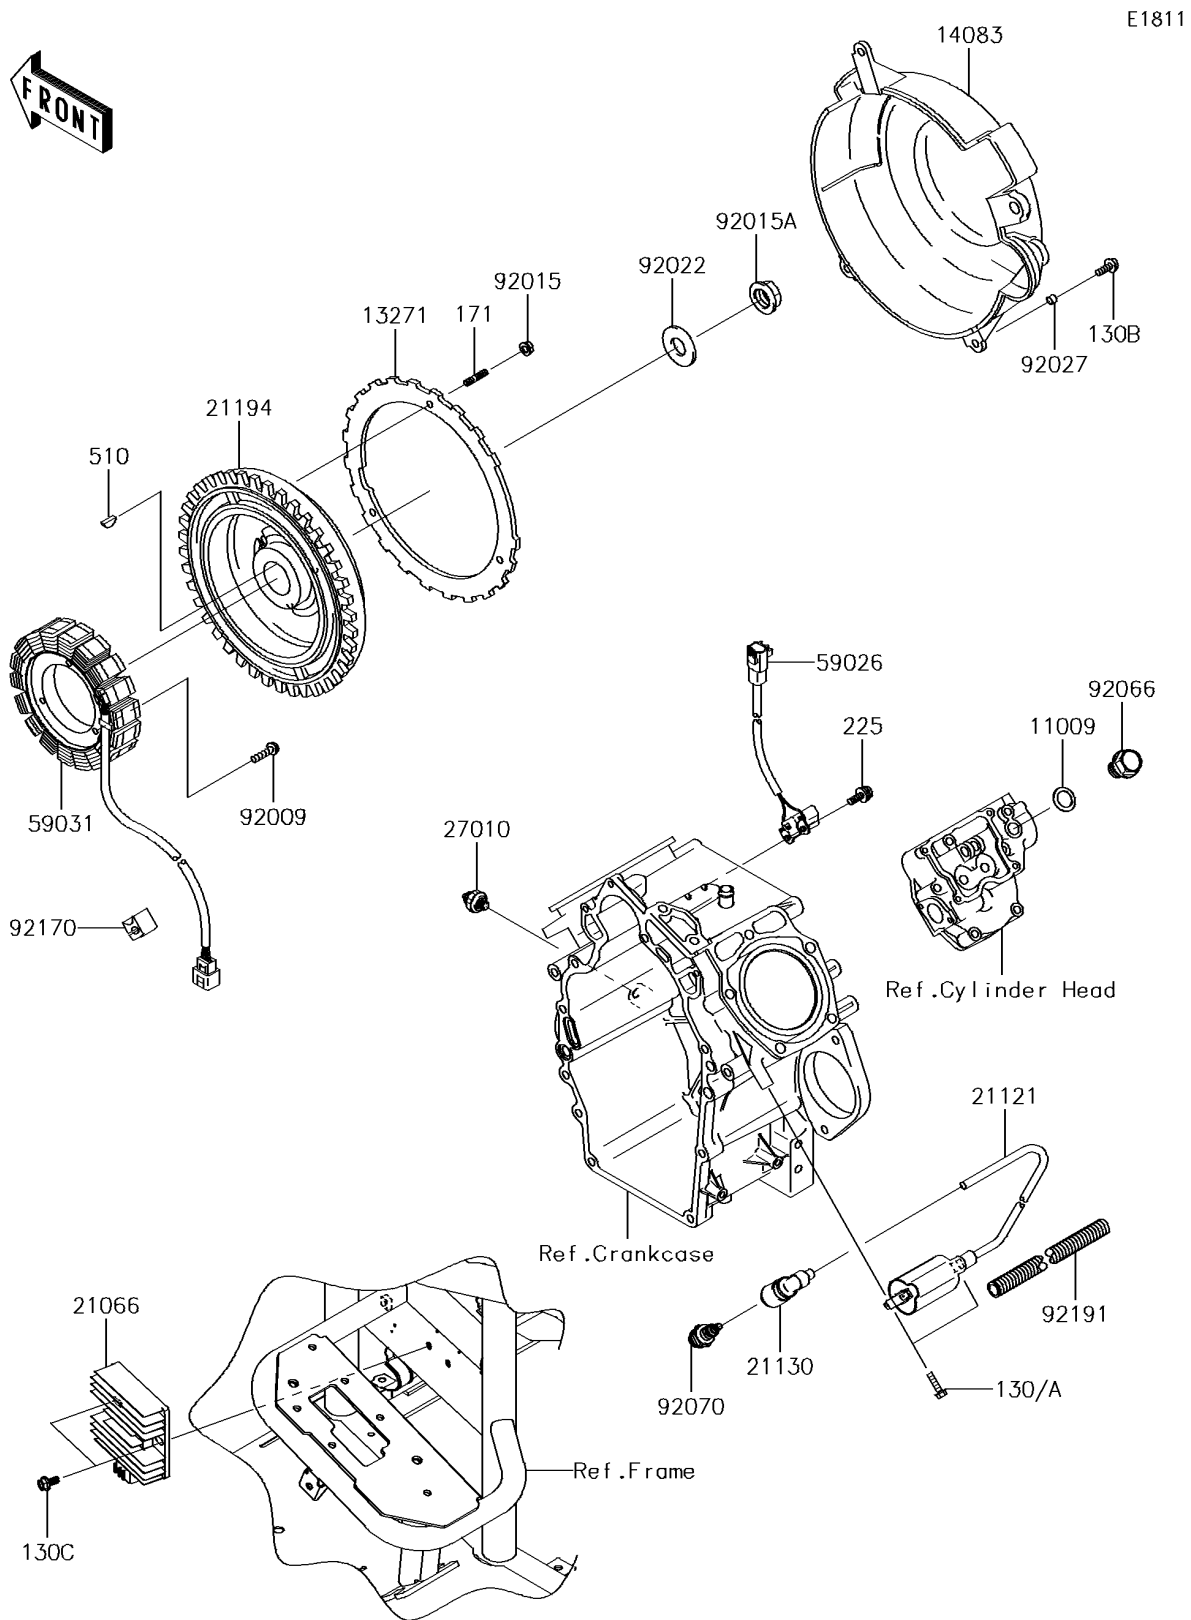

2014 MULE™ 4000 PARTS DIAGRAM

Generator/Ignition Coil

2014 MULE™ 4000 PARTS LIST

Generator/Ignition Coil

ITEM NAME	PART NUMBER	QUANTITY
GASKET,16X24X1 (Ref # 11009)	11009-2566	1
BOLT-FLANGED,5X20 (Ref # 130)	130AA0520	1
BOLT-FLANGED,6X16 (Ref # 130B)	130BA0616	1
BOLT-FLANGED,6X14 (Ref # 130C)	130BB0614	1
PLATE (Ref # 13271)	13271-2269	1
COVER-FLYWHEEL (Ref # 14083)	14083-2052	1
BOLT-STUD,6X18 (Ref # 171)	171BA0618	1
REGULATOR-VOLTAGE (Ref # 21066)	21066-0717	1
COIL-IGNITION (Ref # 21121)	21121-2092	1
CAP-SPARK PLUG (Ref # 21130)	21130-2060	1
FLYWHEEL-COMP (Ref # 21194)	21194-2352	1
SCREW-PAN-WSP-CROS,4X14 (Ref # 225)	225AA0414	1
SWITCH,OIL PRESSURE (Ref # 27010)	27010-1313	1
KEY-WOODRUFF (Ref # 510)	510A5100	1
COIL-PULSING (Ref # 59026)	59026-2065	1
COIL-CHARGING (Ref # 59031)	59031-2136	1
SCREW,6X25 (Ref # 92009)	92009-2273	1
NUT,FLANGED,6MM (Ref # 92015)	92015-1367	1
NUT (Ref # 92015A)	92015-2167	1
WASHER (Ref # 92022)	92022-2229	1
COLLAR,6.2X7.8X5 (Ref # 92027)	92027-2096	1
PLUG,DRAIN (Ref # 92066)	92066-2099	1
PLUG-SPARK,BPR2ES(NGK),SOLID (Ref # 92070)	92070-2110	1
CLAMP (Ref # 92170)	92170-2056	1
TUBE (Ref # 92191)	92191-2124	1