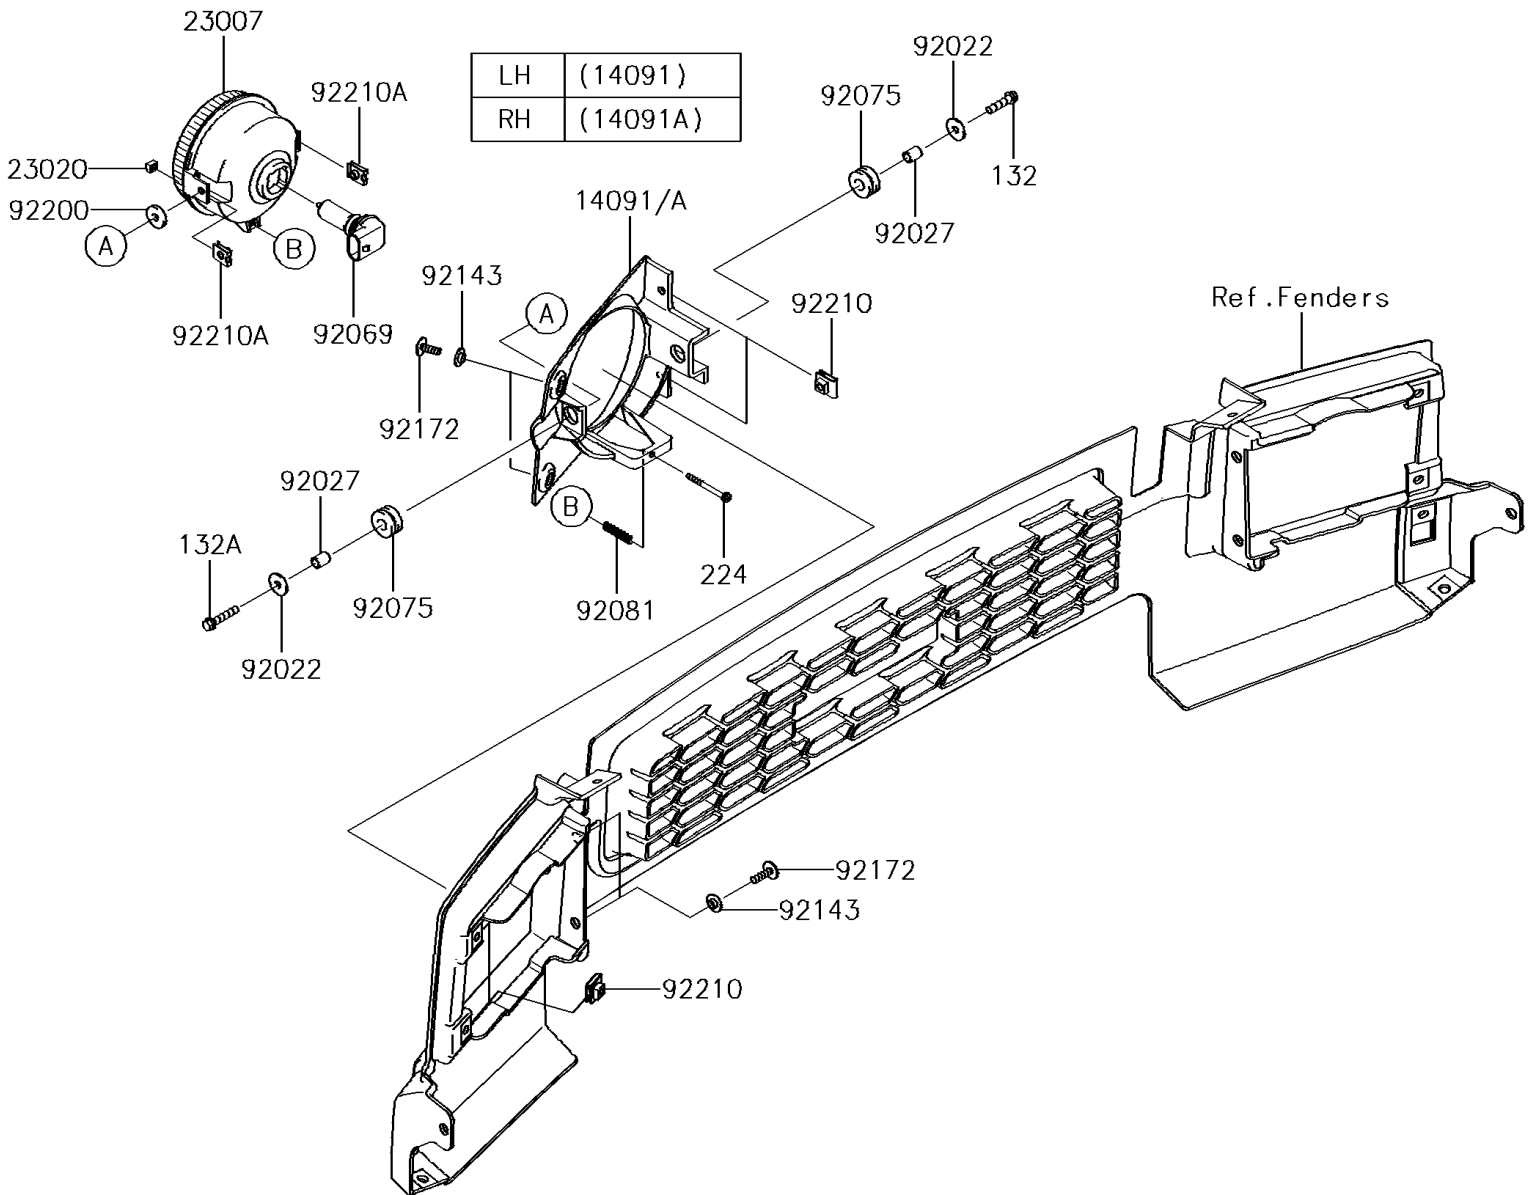

## 2014 MULE™ 4010 4x4 PARTS DIAGRAM

Headlight(s)

F2710

## 2014 MULE™ 4010 4x4 PARTS LIST

Headlight(s)

ITEM NAME	PART NUMBER	QUANTITY
BOLT-FLANGED-SMALL,6X25 (Ref # 132)	132BA0625	1
BOLT-FLANGED-SMALL,6X30 (Ref # 132A)	132BA0630	1
COVER,HEAD LAMP,LH (Ref # 14091)	14091-0827	1
COVER,HEAD LAMP,RH (Ref # 14091A)	14091-0828	1
SCREW-PAN-WP-CROS,4X45 (Ref # 224)	224AA0445	1
LENS-COMP,HEAD LAMP (Ref # 23007)	23007-0096	1
NUT,4MM,FOCUS ADJUST (Ref # 23020)	23020-018	1
WASHER,6.5X20X1.6 (Ref # 92022)	92022-125	1
COLLAR,6.8X10X12 (Ref # 92027)	92027-162	1
BULB,12V 35/35W (Ref # 92069)	92069-0019	1
DAMPER,10X24X12 (Ref # 92075)	92075-1690	1
SPRING,FOCUS ADJUST (Ref # 92081)	92081-1896	1
COLLAR (Ref # 92143)	92143-1087	1
SCREW,TAPPING,6X20 (Ref # 92172)	92172-0488	1
WASHER,6.5X20X3.2 (Ref # 92200)	92200-0359	1
NUT,LEAF SPRING,6MM (Ref # 92210)	92210-0624	1
NUT (Ref # 92210A)	92210-1125	1