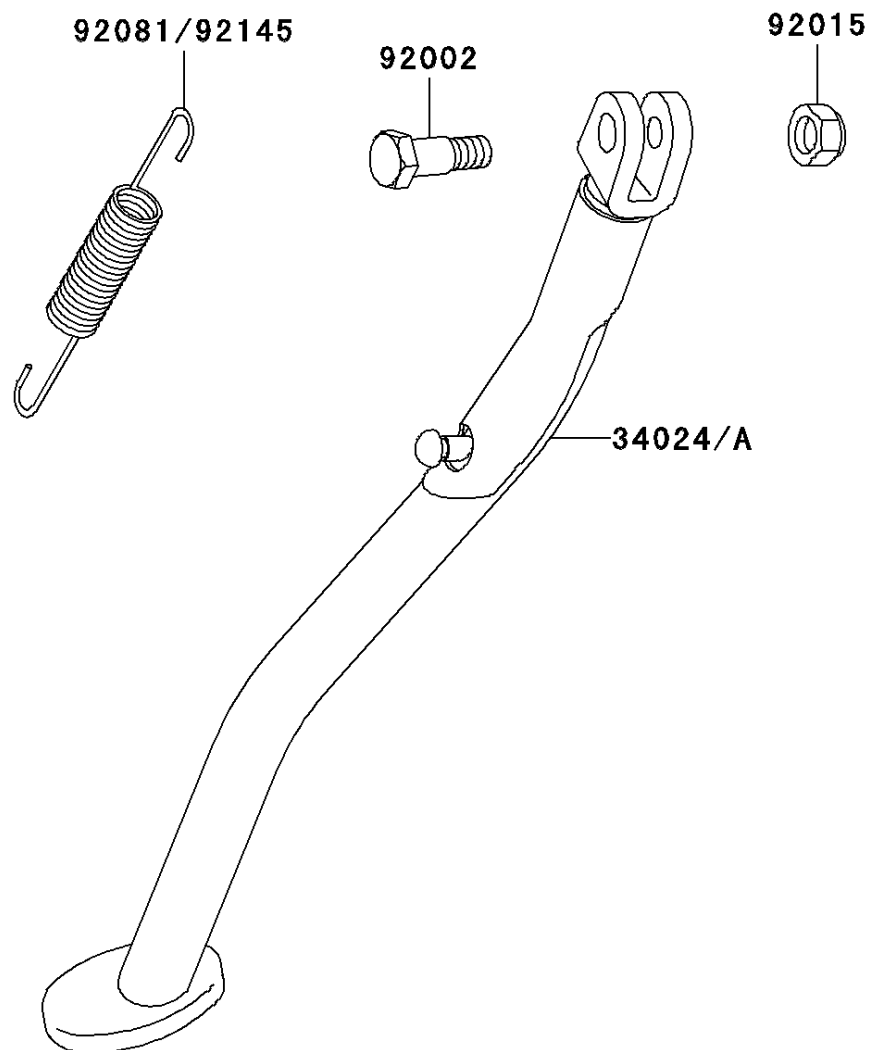

## 2002 KLX™300R PARTS DIAGRAM

Stand(s)

F2190

## 2002 KLX™300R PARTS LIST

Stand(s)

ITEM NAME	PART NUMBER	QUANTITY
STAND-SIDE,L.GREEN (Ref # 34024)	34024-1304-CC	1
BOLT,SIDE STAND (Ref # 92002)	92002-1813	1
NUT,LOCK,10MM,BLACK (Ref # 92015)	92015-1188	1
SPRING,SIDE STAND (Ref # 92081)	92081-1419	1