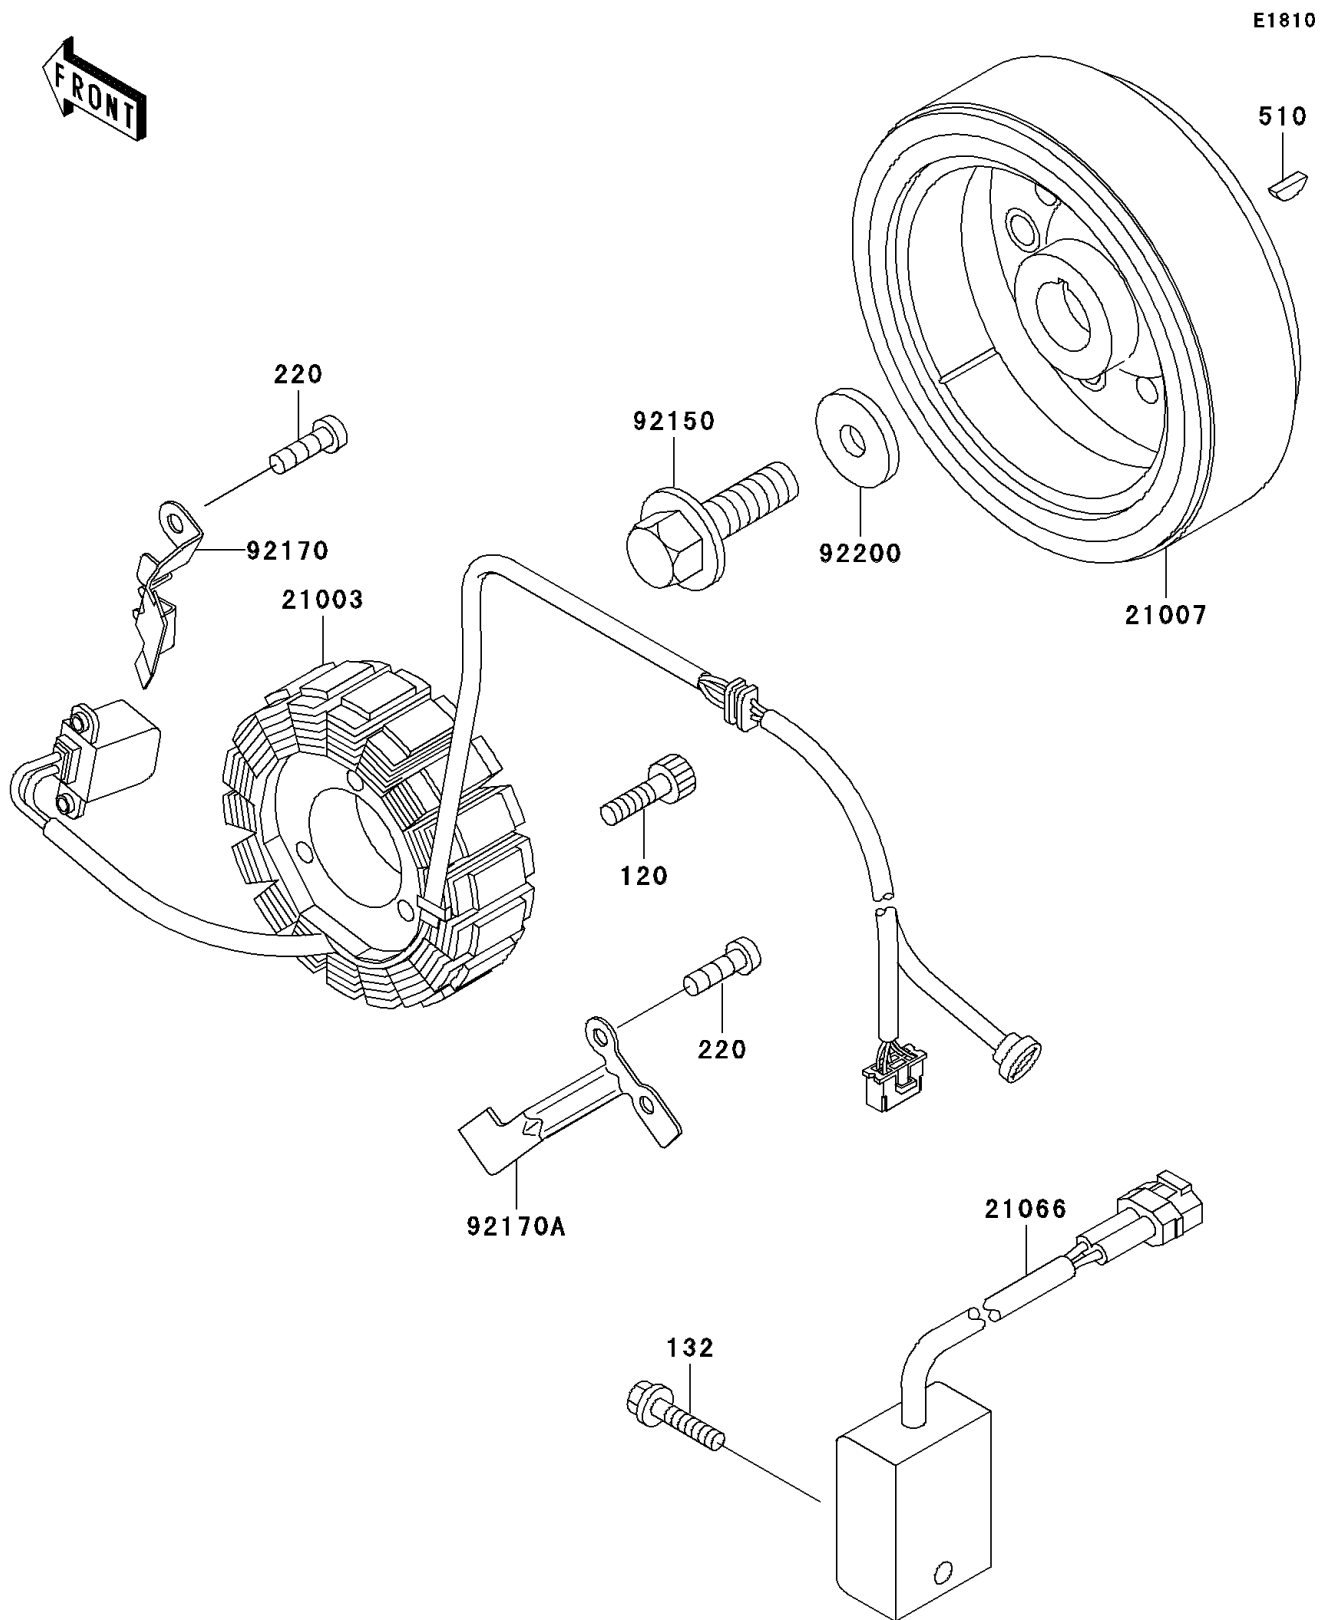

## 2002 KLX™300R PARTS DIAGRAM

Generator

## 2002 KLX™300R PARTS LIST

Generator

ITEM NAME	PART NUMBER	QUANTITY
BOLT-SOCKET,5X30 (Ref # 120)	120P0530	1
BOLT-FLANGED-SMALL (Ref # 132)	132J0612	1
SCREW-PAN-CROS (Ref # 220)	220B0512	1
KEY-WOODRUFF (Ref # 510)	510A3100	1
STATOR (Ref # 21003)	21003-1274	1
ROTOR,MAGNETO (Ref # 21007)	21007-1314	1
REGULATOR-VOLTAGE (Ref # 21066)	21066-1072	1
BOLT,10X32 (Ref # 92150)	92150-1134	1
CLAMP (Ref # 92170)	92170-1346	1
CLAMP (Ref # 92170A)	92170-1347	1
WASHER,10X30X4 (Ref # 92200)	92200-1185	1