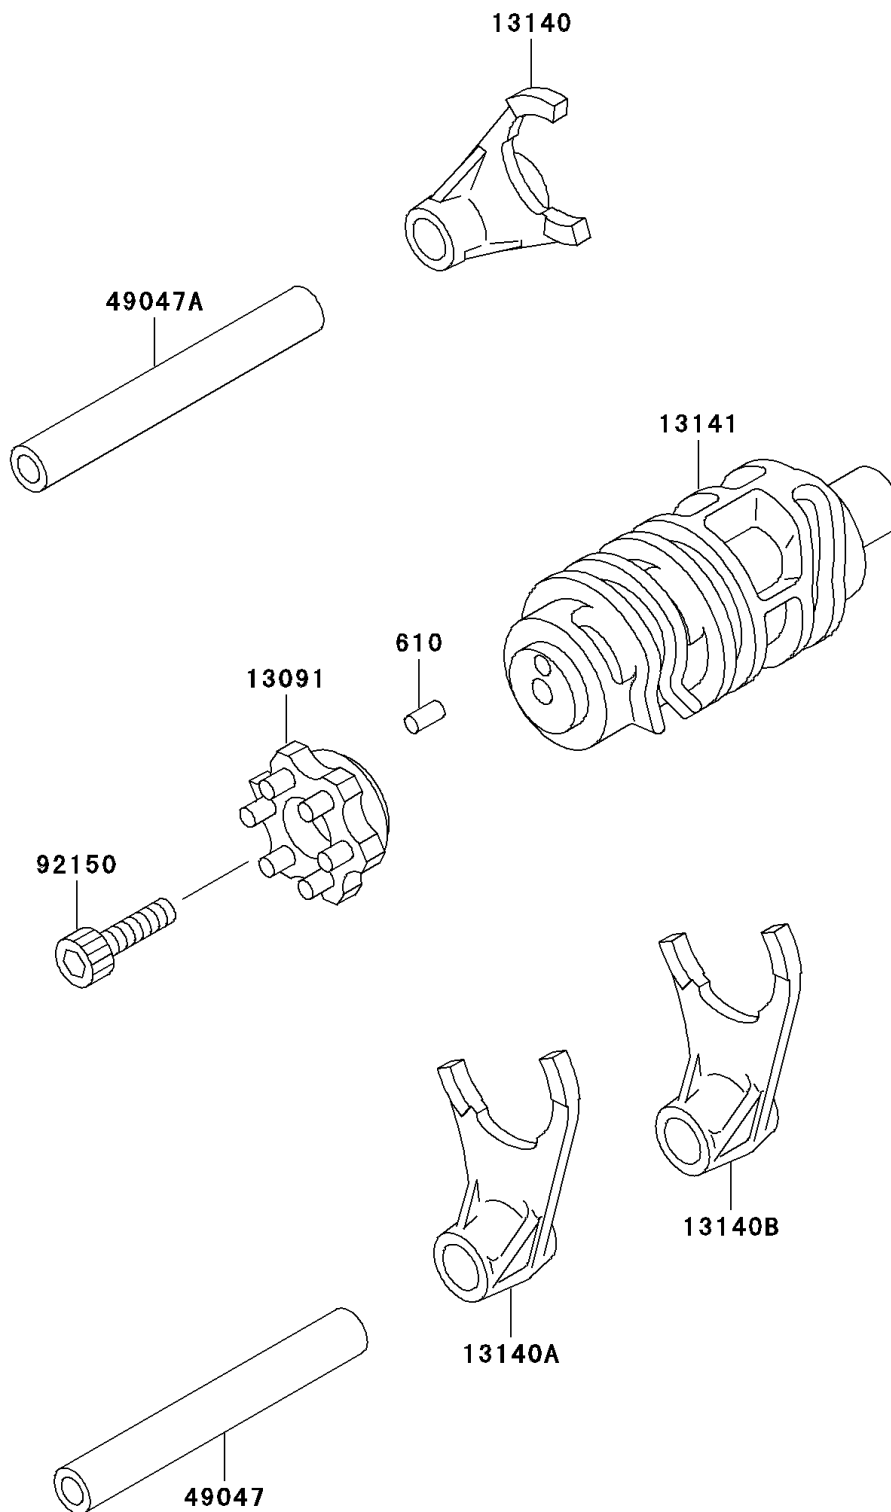

2002 KLX™300R PARTS DIAGRAM

Gear Change Drum/Shift Fork(s)

E1362

2002 KLX™300R PARTS LIST

Gear Change Drum/Shift Fork(s)

ITEM NAME	PART NUMBER	QUANTITY
ROLLER,4X8 (Ref # 610)	610A0408	1
HOLDER,CHANGE DRUM (Ref # 13091)	13091-1722	1
FORK-SHIFT,5TH&TOP (Ref # 13140)	13140-1216	1
FORK-SHIFT,2ND&3RD (Ref # 13140A)	13140-1217	1
FORK-SHIFT,LOW&4TH (Ref # 13140B)	13140-1218	1
DRUM-CHANGE (Ref # 13141)	13141-1198	1
ROD-SHIFT,L=106.7 (Ref # 49047)	49047-1056	1
ROD-SHIFT,L=71.7 (Ref # 49047A)	49047-1057	1
BOLT,6X18 (Ref # 92150)	92150-1645	1