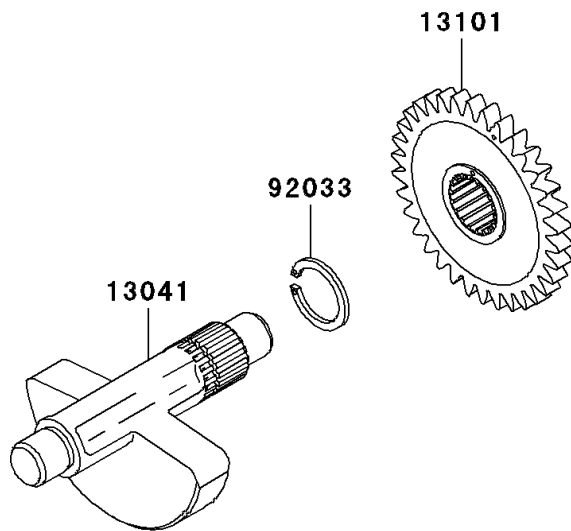

2002 KLX™300R PARTS DIAGRAM

Crankshaft

E1321

2002 KLX™300R PARTS LIST

Crankshaft

ITEM NAME	PART NUMBER	QUANTITY
CRANKSHAFT-COMP (Ref # 13031)	13031-1427	1
BALANCER (Ref # 13041)	13041-1134	1
GEAR-PRIMARY SPUR,22T (Ref # 13097)	13097-1296	1
GEAR-ASSY,BALANCER (Ref # 13101)	13101-1253	1
NUT,16MM (Ref # 92015)	92015-1581	1
WASHER,16.3X29X1.75 (Ref # 92022)	92022-1356	1
RING-SNAP,18MM (Ref # 92033)	92033-029	1
KEY (Ref # 92038)	92038-1057	1