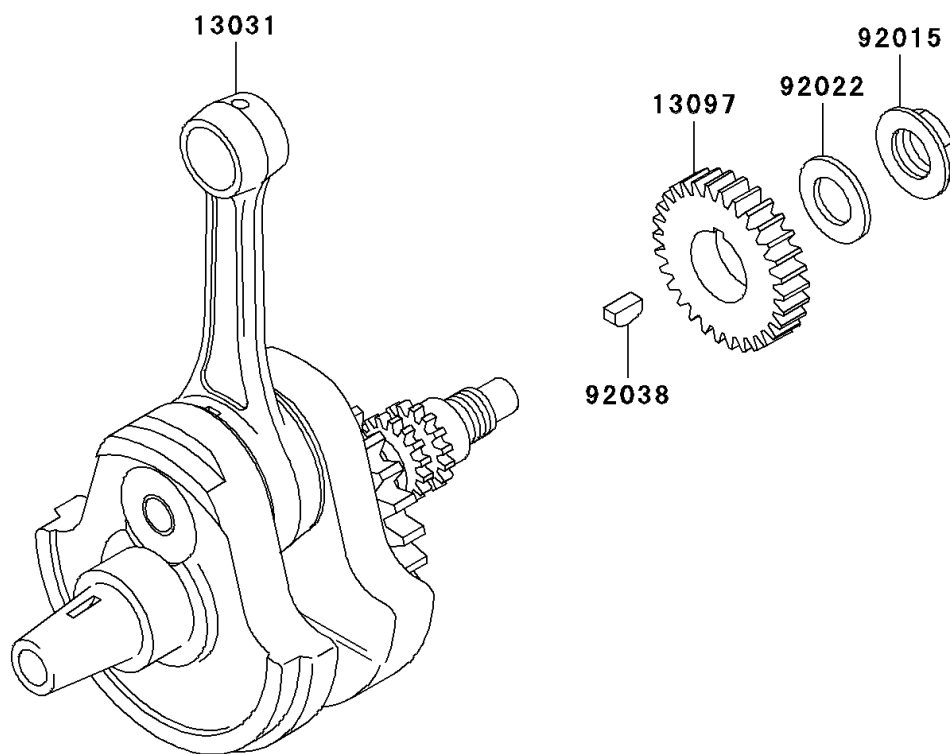

2002 KLX™300R PARTS DIAGRAM

Crankshaft

E1321

2002 KLX™300R PARTS LIST

Crankshaft

ITEM NAME	PART NUMBER	QUANTITY
CRANKSHAFT-COMP (Ref # 13031)	13031-1427	1
BALANCER (Ref # 13041)	13041-1134	1
GEAR-PRIMARY SPUR,22T (Ref # 13097)	13097-1296	1
GEAR-ASSY,BALANCER (Ref # 13101)	13101-1253	1
NUT,16MM (Ref # 92015)	92015-1581	1
WASHER,16.3X29X1.75 (Ref # 92022)	92022-1356	1
RING-SNAP,18MM (Ref # 92033)	92033-029	1
KEY (Ref # 92038)	92038-1057	1