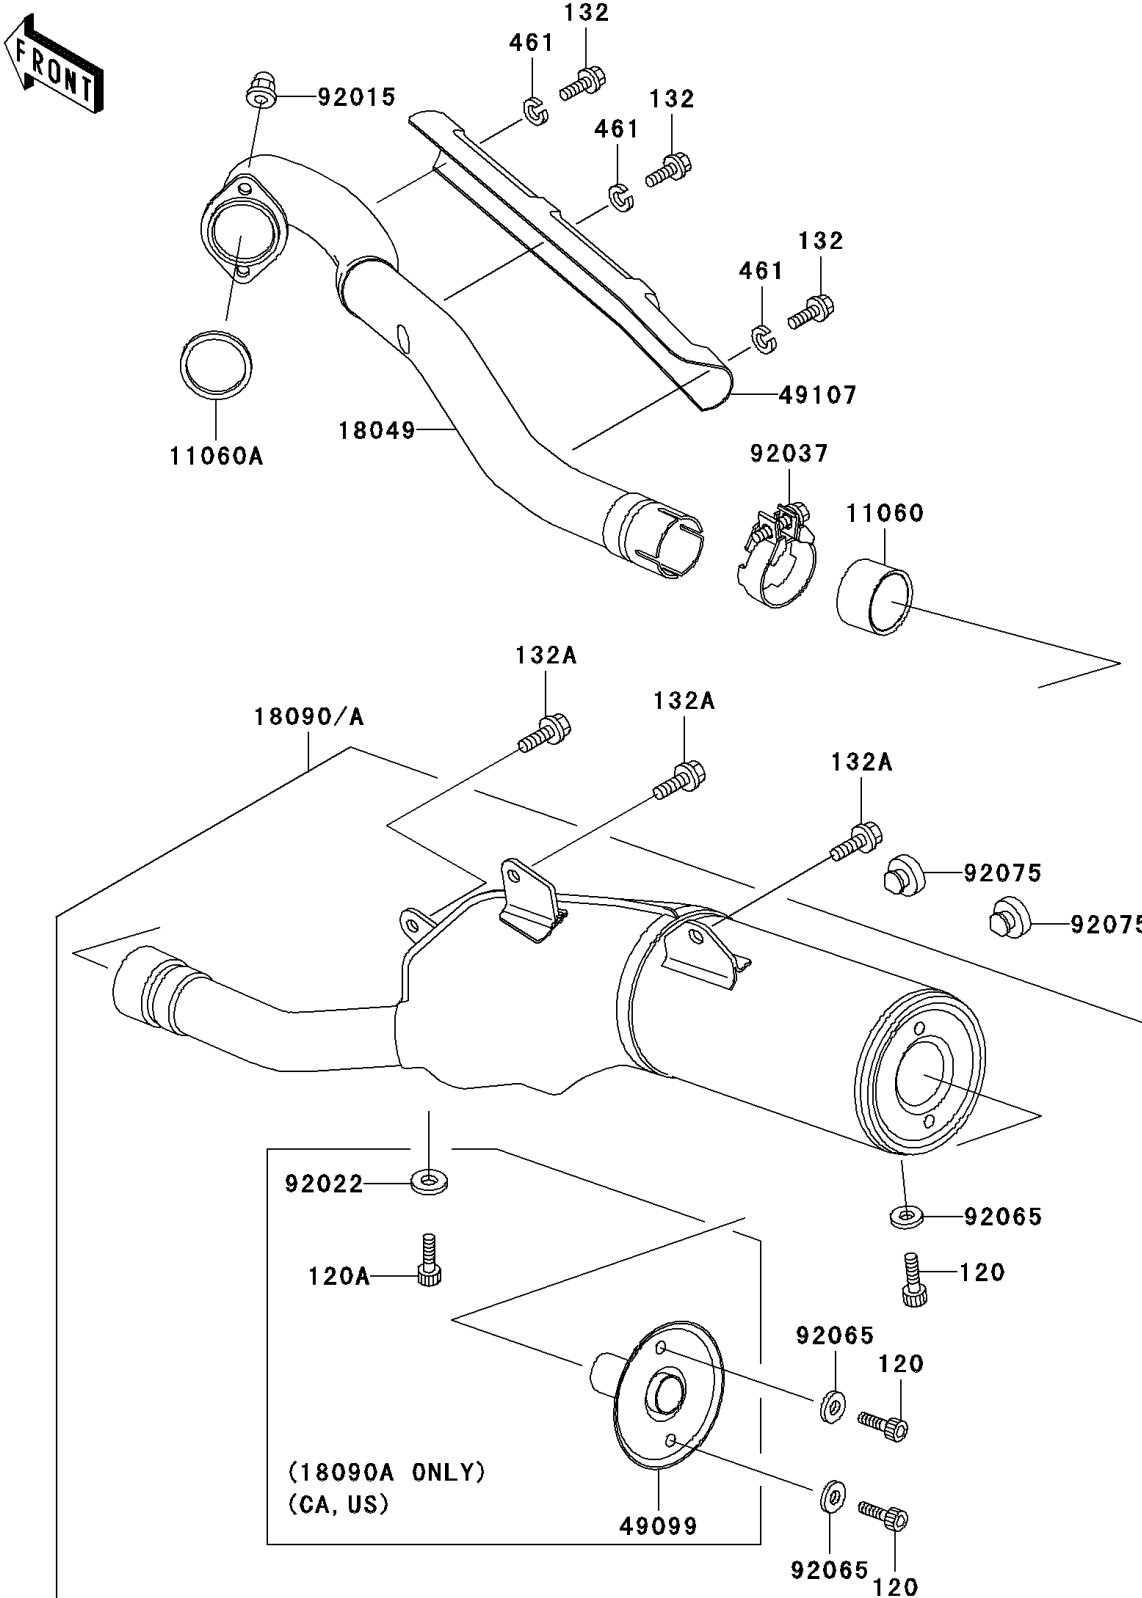

2002 KLX™300R PARTS DIAGRAM

Muffler(s)

E1140

2002 KLX™300R PARTS LIST

Muffler(s)

ITEM NAME	PART NUMBER	QUANTITY
BOLT-SOCKET,6X12 (Ref # 120)	120P0612	1
BOLT-FLANGED-SMALL (Ref # 132)	132Y0608	1
BOLT-FLANGED-SMALL (Ref # 132A)	132Y0816	1
WASHER-SPRING,6MM (Ref # 461)	461S0600	1
GASKET,MANIFOLD EXHAUST (Ref # 11060)	11060-1068	1
GASKET,EXHAUST PIPE (Ref # 11060A)	11060-1203	1
PIPE-EXHAUST (Ref # 18049)	18049-1689	1
COVER-EXHAUST PIPE (Ref # 49107)	49107-0008	1
NUT,8MM (Ref # 92015)	92015-1402	1
CLAMP,MUFFLER,BLACK (Ref # 92037)	92037-1270	1
GASKET (Ref # 92065)	92065-096	1
DAMPER (Ref # 92075)	92075-005	1
BOLT-SOCKET,8X14 (Ref # 120A)	120P0814	1
BODY-COMP-MUFFLER (Ref # 18090)	18090-1569	1
BODY-COMP-MUFFLER (Ref # 18090A)	18090-1570	1
BAFFLE-PIPE MUFFLER (Ref # 49099)	49099-1541	1
WASHER,8.2X14X1.0 (Ref # 92022)	92022-1488	1