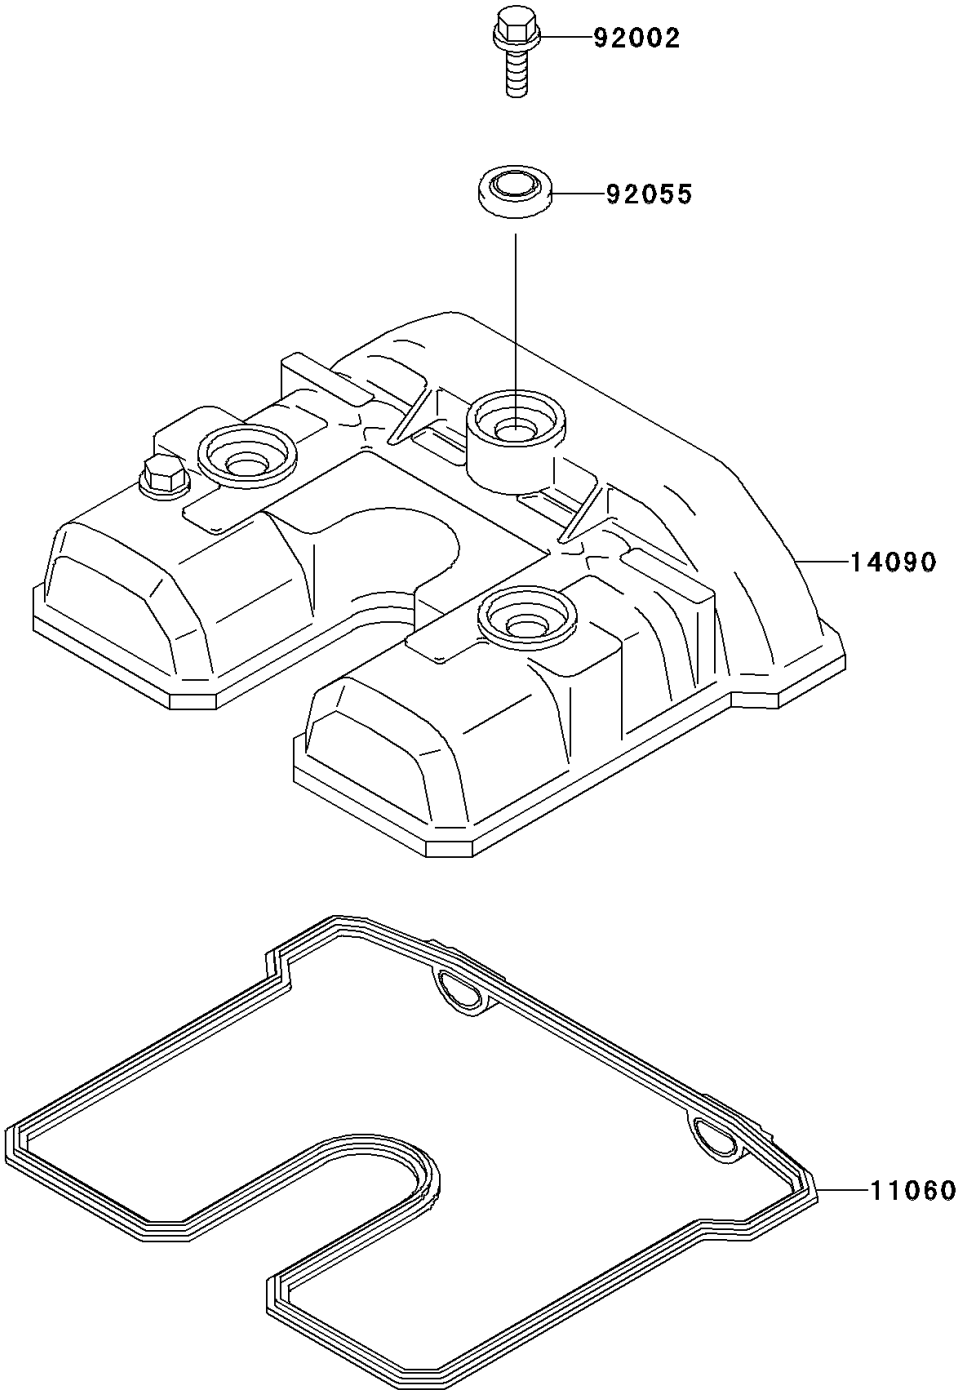

## 2002 KLX™300R PARTS DIAGRAM

Cylinder Head Cover

E1112

## 2002 KLX™300R PARTS LIST

Cylinder Head Cover

ITEM NAME	PART NUMBER	QUANTITY
GASKET,HEAD COVER (Ref # 11060)	11060-1318	1
COVER,HEAD (Ref # 14090)	14090-1477	1
BOLT,L=20.5 (Ref # 92002)	92002-1327	1
RING-O,HEAD COVER BOLT (Ref # 92055)	92055-1352	1