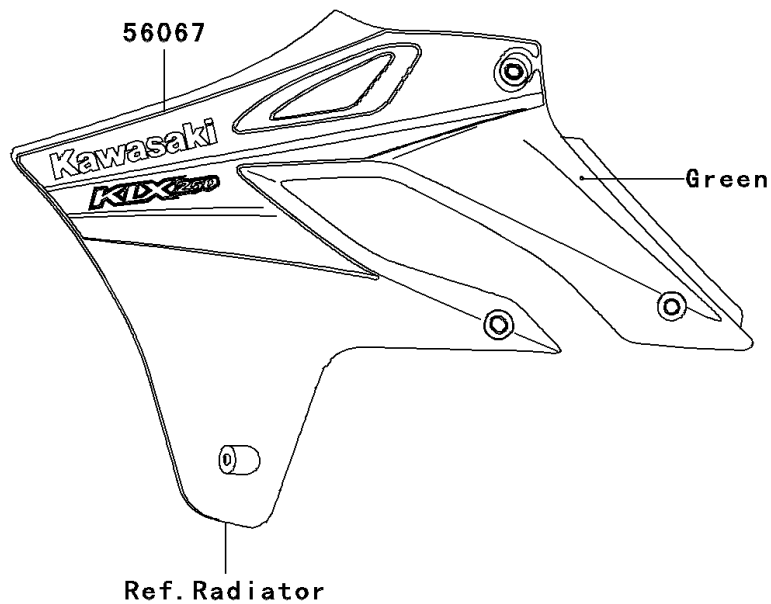

2006 KLX®250S PARTS DIAGRAM

Decals(H6F)

F2861

2006 KLX®250S PARTS LIST

Decals(H6F)

ITEM NAME	PART NUMBER	QUANTITY
PATTERN,HEAD LAMP COVER (Ref # 56062)	56062-1623	1
PATTERN,SHROUD,LH (Ref # 56067)	56067-0231	1
PATTERN,SHROUD,RH (Ref # 56067A)	56067-0232	1