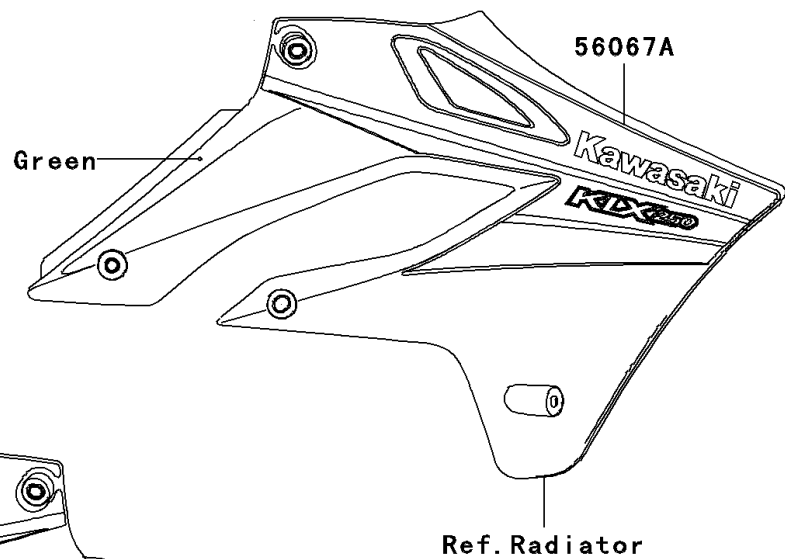

2006 KLX®250S PARTS DIAGRAM

Decals(H6F)

F2861

2006 KLX®250S PARTS LIST

Decals(H6F)

ITEM NAME	PART NUMBER	QUANTITY
PATTERN,HEAD LAMP COVER (Ref # 56062)	56062-1623	1
PATTERN,SHROUD,LH (Ref # 56067)	56067-0231	1
PATTERN,SHROUD,RH (Ref # 56067A)	56067-0232	1