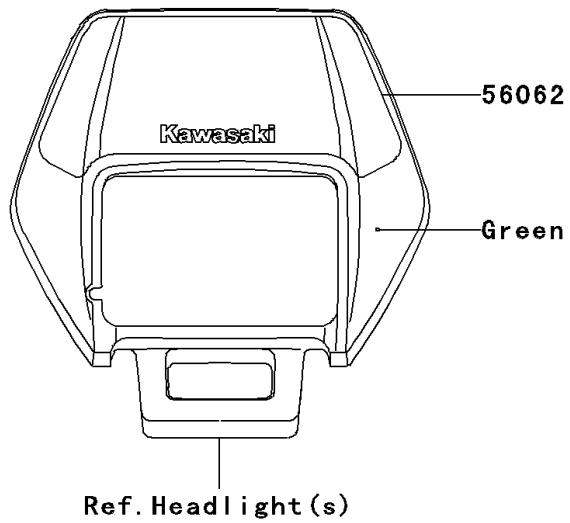

2006 KLX®250S PARTS DIAGRAM

Decals(H6F)

F2861

2006 KLX®250S PARTS LIST

Decals(H6F)

ITEM NAME	PART NUMBER	QUANTITY
PATTERN,HEAD LAMP COVER (Ref # 56062)	56062-1623	1
PATTERN,SHROUD,LH (Ref # 56067)	56067-0231	1
PATTERN,SHROUD,RH (Ref # 56067A)	56067-0232	1