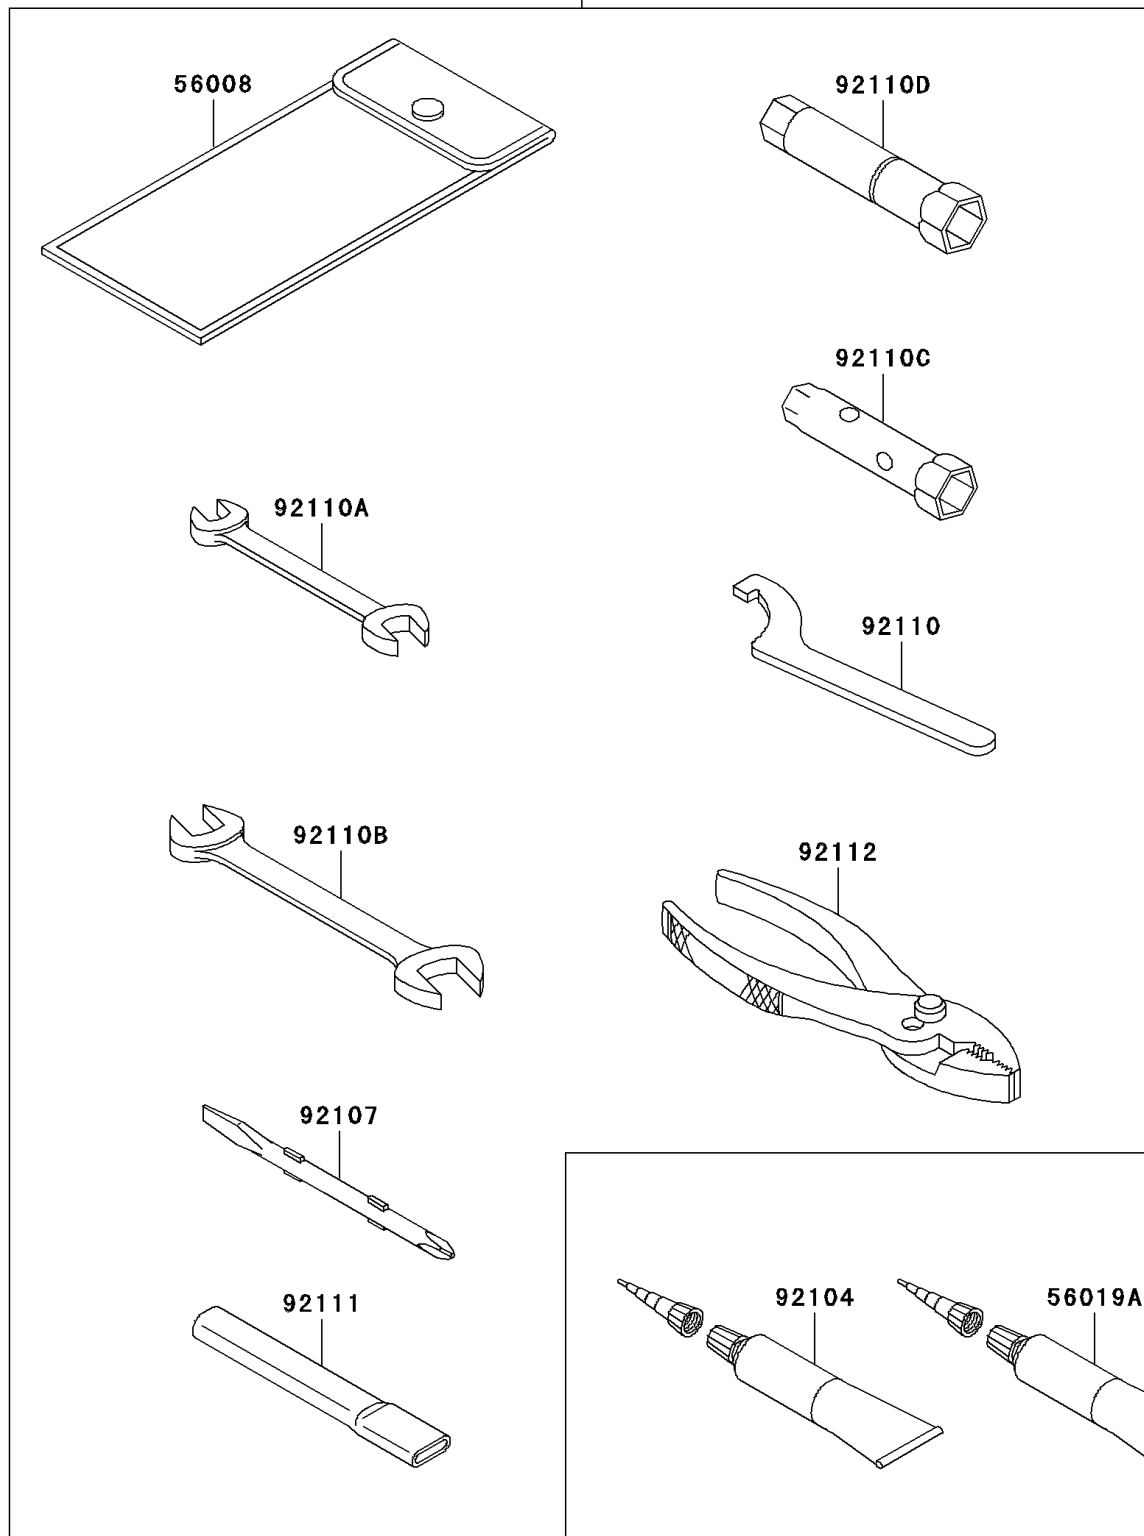

2006 KLX[®]250S PARTS DIAGRAM

Owner's Tools

56007

F2810

2006 KLX[®]250S PARTS LIST

Owner's Tools

ITEM NAME	PART NUMBER	QUANTITY
TOOL-KIT (Ref # 56007)	56007-1383	1
BAG,TOOL (Ref # 56008)	56008-006	1
THREE BOND TB1211,HT/RS,WHITE (Ref # 56019A)	56019-120	1
GASKET-LIQUID,TUBE,100G,SILVER (Ref # 92104)	92104-002	1
TOOL-DRIVER,#2PHILLIPS&SLOT (Ref # 92107)	92107-1051	1
TOOL-WRENCH,HOOK (Ref # 92110)	92110-1144	1
TOOL-WRENCH,OPEN END,10X12 (Ref # 92110A)	92110-1152	1
TOOL-WRENCH,OPEN END,14X17 (Ref # 92110B)	92110-1153	1
TOOL-WRENCH,BOX,8&10MM (Ref # 92110C)	92110-1160	1
TOOL-WRENCH,BOX,16MM (Ref # 92110D)	92110-1172	1
TOOL-BAR,BOX END WRENCH (Ref # 92111)	92111-1051	1
TOOL-PLIERS (Ref # 92112)	92112-1001	1