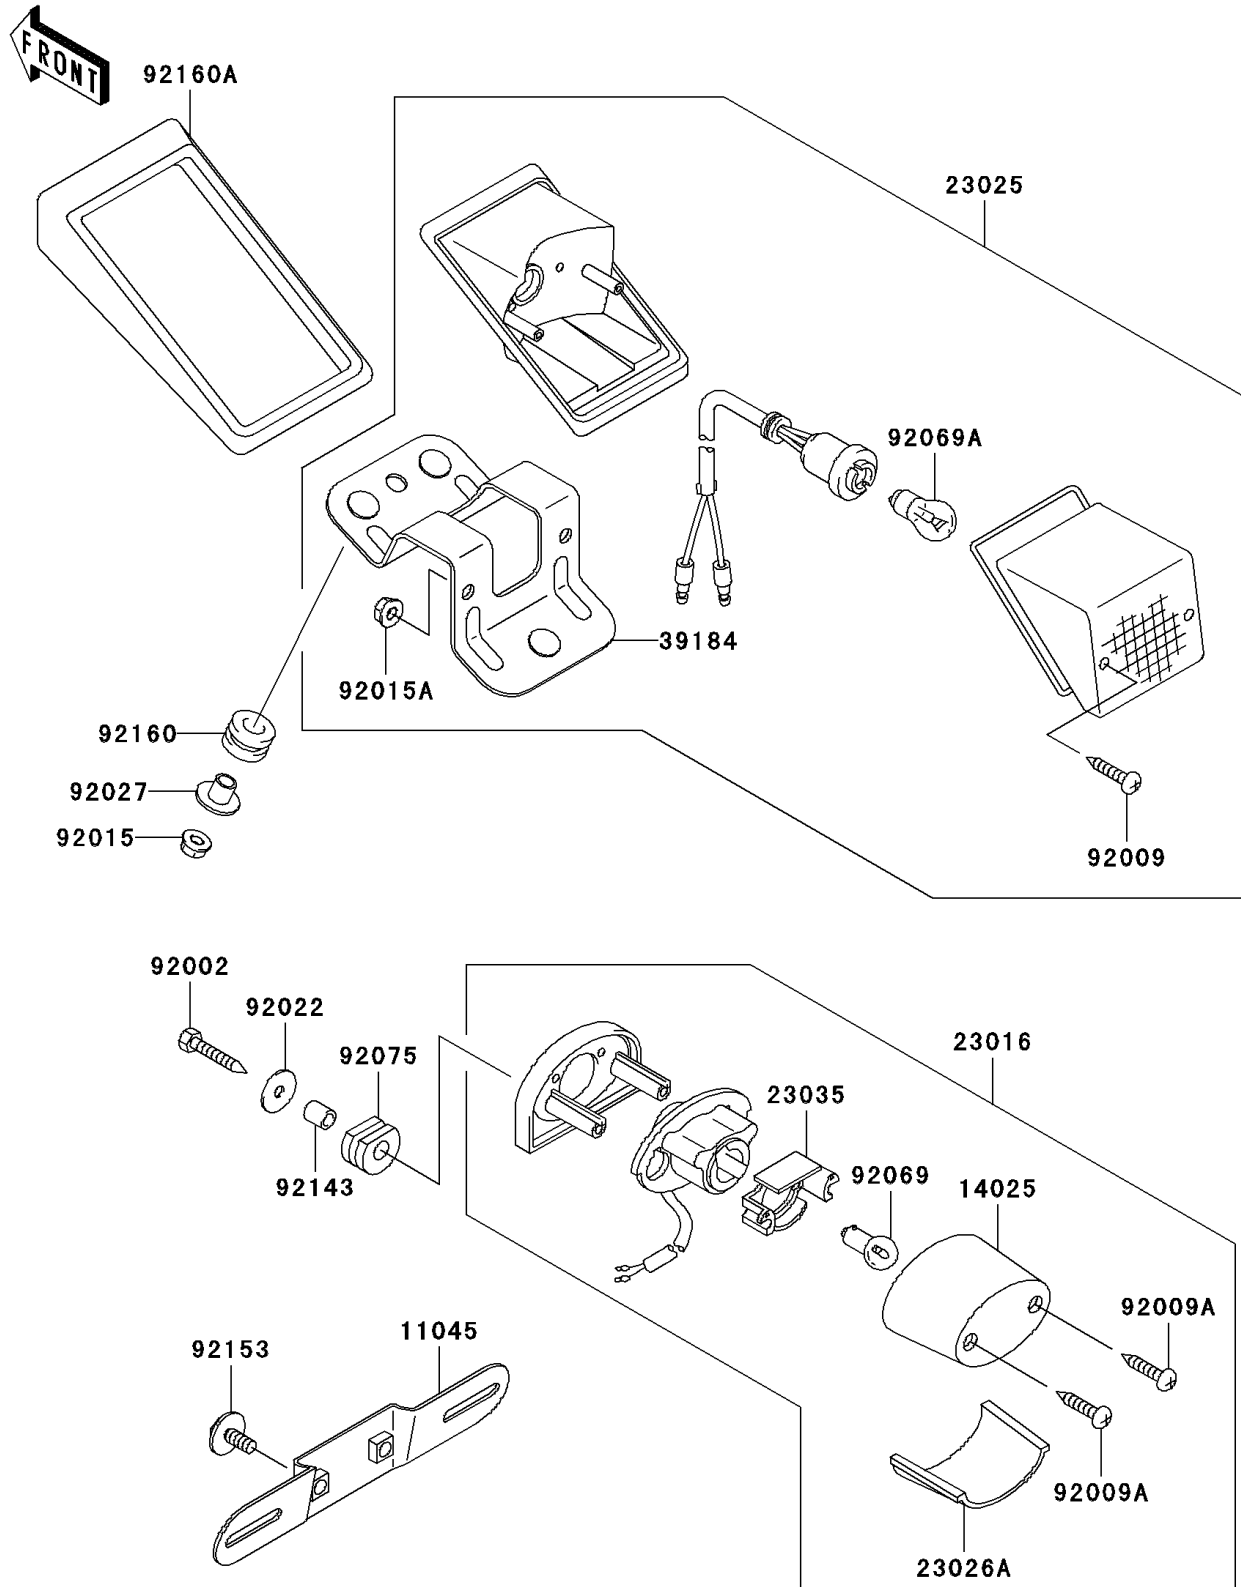

## 2006 KLX<sup>®</sup>250S PARTS DIAGRAM

Taillight(s)(H6F)

F2720

## 2006 KLX®250S PARTS LIST

Taillight(s)(H6F)

ITEM NAME	PART NUMBER	QUANTITY
BRACKET,LICENSE (Ref # 11045)	11045-1387	1
COVER,LICENSE LAMP (Ref # 14025)	14025-1725	1
LAMP-ASSY,LICENSE PLATE (Ref # 23016)	23016-1116	1
LAMP-TAIL (Ref # 23025)	23025-1235	1
LENS,LICENSE LAMP (Ref # 23026A)	23026-1064	1
REFLECTOR-LAMP,LICENSE (Ref # 23035)	23035-1066	1
BRACKET-ASSY,TAIL LAMP (Ref # 39184)	39184-1077	1
BOLT,TAPPING,5X25 (Ref # 92002)	92002-1831	1
SCREW,TAPPING,4X20 (Ref # 92009)	92009-1297	1
SCREW,TAPPING,4X20 (Ref # 92009A)	92009-1378	1
NUT,FLANGED,6MM (Ref # 92015)	92015-1367	1
NUT,6MM (Ref # 92015A)	92015-1899	1
WASHER,5.5X20X1.2 (Ref # 92022)	92022-1581	1
COLLAR,L=14.1 (Ref # 92027)	92027-1920	1
BULB,12V 5W (Ref # 92069)	92069-1055	1
BULB,12V 27/8W (Ref # 92069A)	92069-1093	1
DAMPER (Ref # 92075)	92075-1870	1
COLLAR,5.8X9X10.5 (Ref # 92143)	92143-1047	1
BOLT,6X16 (Ref # 92153)	92153-0684	1
DAMPER (Ref # 92160)	92160-1167	1
DAMPER,TAIL LAMP (Ref # 92160A)	92160-1406	1
GASKET,TAIL LAMP (Ref # 11009)	11009-1371	1
LENS,TAIL LAMP (Ref # 23026)	23026-1053	1