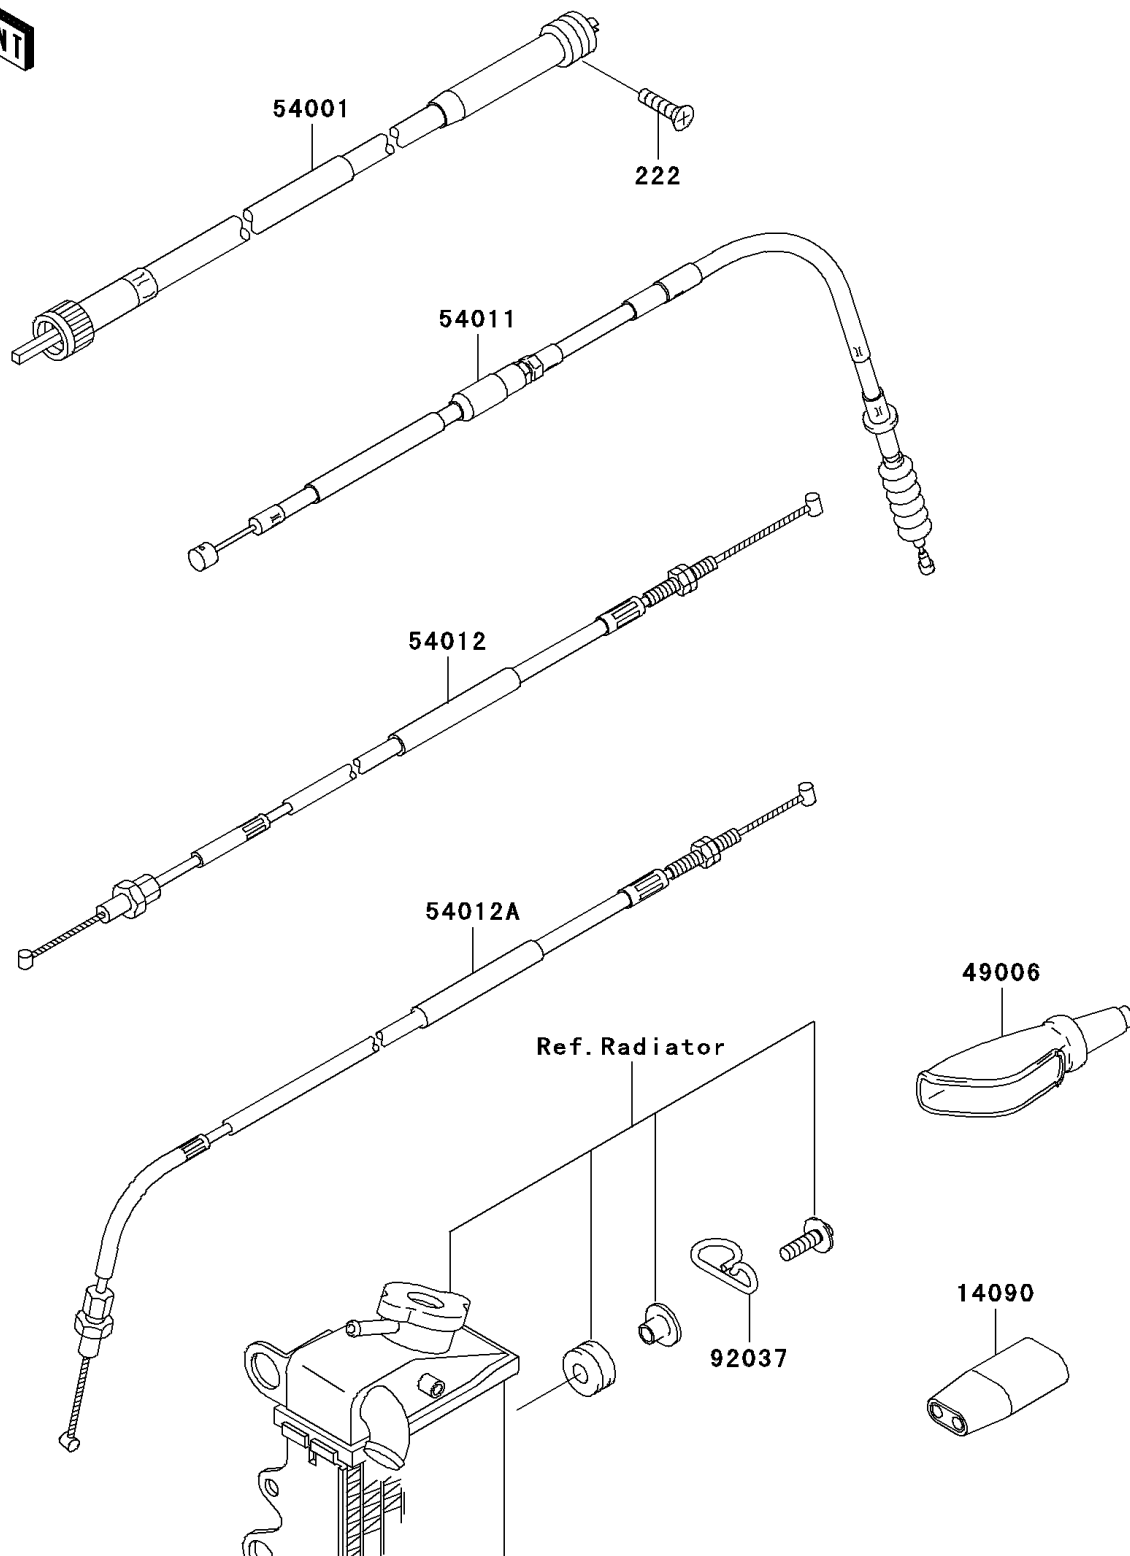

## 2006 KLX<sup>®</sup>250S PARTS DIAGRAM

Cables

F2540

## 2006 KLX<sup>®</sup>250S PARTS LIST

### Cables

ITEM NAME	PART NUMBER	QUANTITY
SCREW-CSK-RD-CROS,5X20 (Ref # 222)	222C0520	1
COVER,THROTTLE CABLE (Ref # 14090)	14090-1309	1
BOOT (Ref # 49006)	49006-1189	1
CABLE-SPEEDMETER (Ref # 54001)	54001-1198	1
CABLE-CLUTCH (Ref # 54011)	54011-0010	1
CABLE-THROTTLE,OPENING (Ref # 54012)	54012-0072	1
CABLE-THROTTLE,CLOSING (Ref # 54012A)	54012-0109	1
CLAMP,CABLE (Ref # 92037)	92037-1064	1