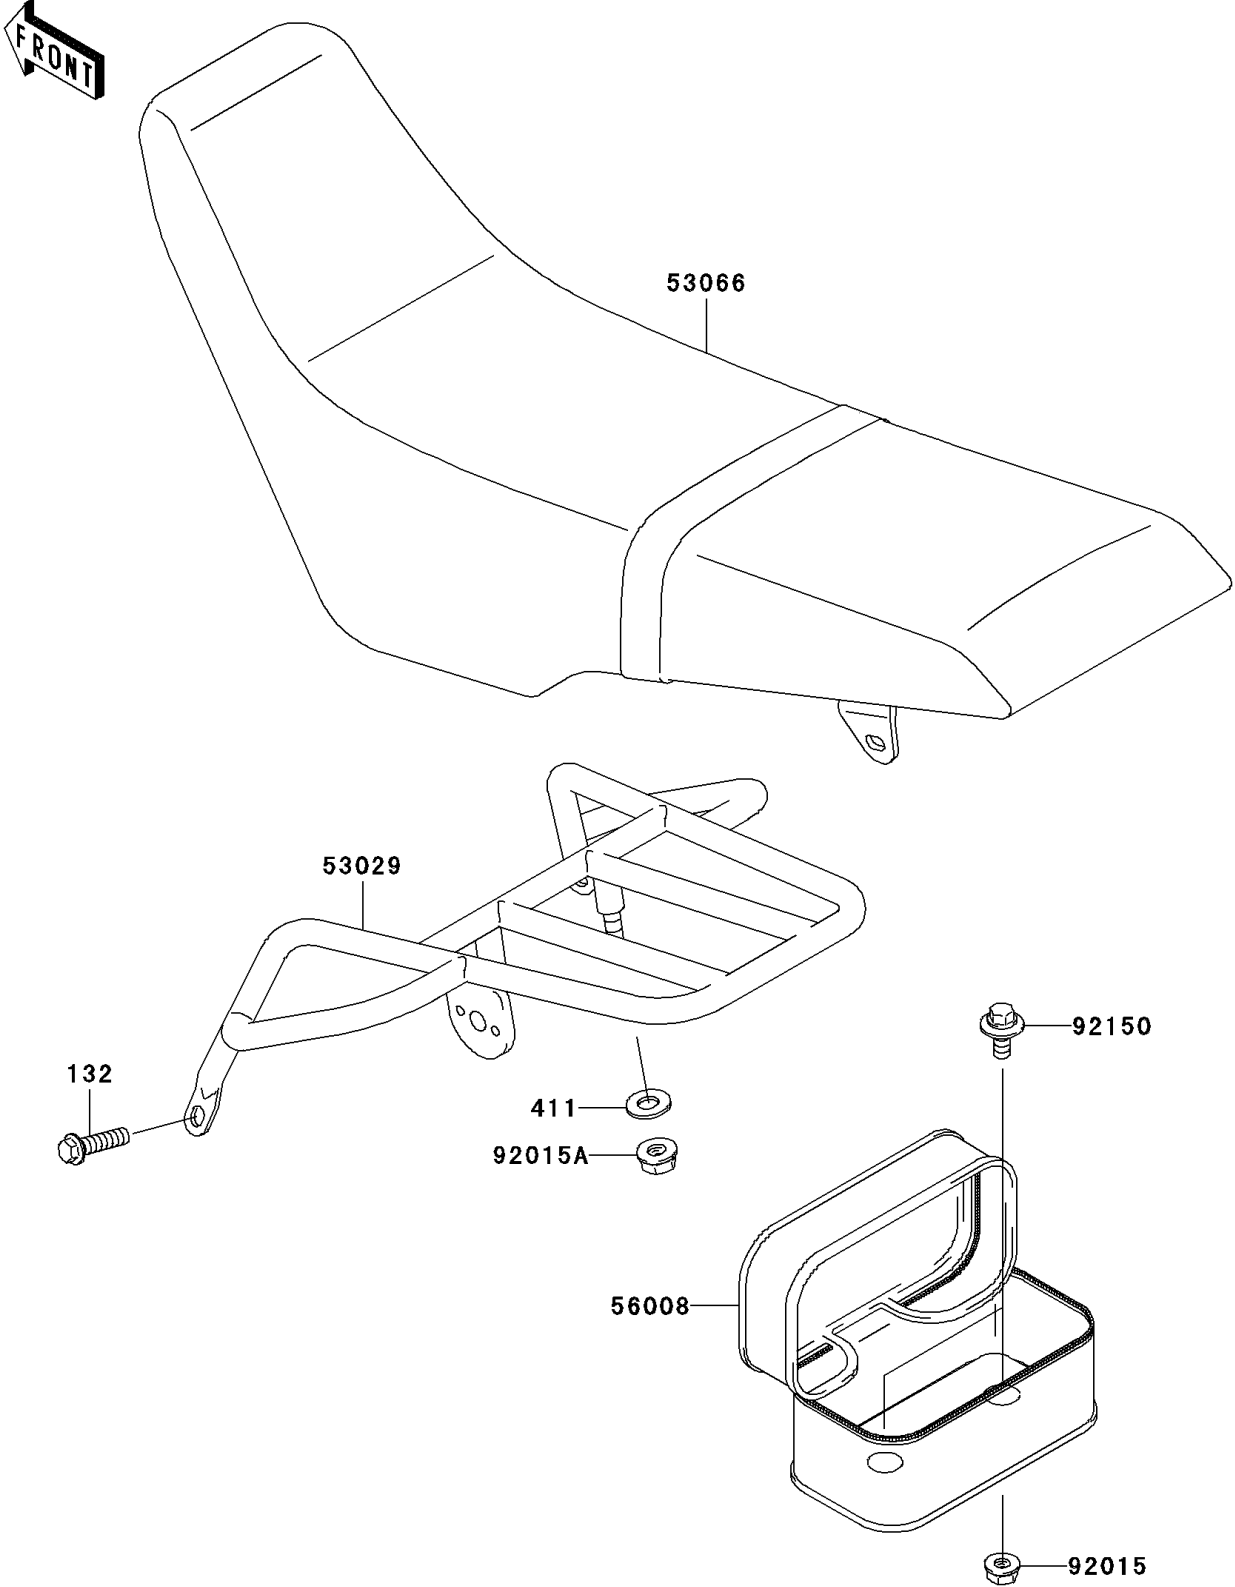

2006 KLX[®]250S PARTS DIAGRAM

Seat

F2510

2006 KLX®250S PARTS LIST

Seat

ITEM NAME	PART NUMBER	QUANTITY
BOLT-FLANGED-SMALL,8X30 (Ref # 132)	132G0830	1
WASHER-PLAIN,8MM (Ref # 411)	411B0800	1
CARRIER (Ref # 53029)	53029-1146	1
SEAT-ASSY,DUAL,W/BAND,GRN/BLK (Ref # 53066)	53066-0095-336	1
BAG,TOOL,BLACK (Ref # 56008)	56008-1074-MA	1
NUT,FLANGED,6MM (Ref # 92015)	92015-1078	1
NUT,8MM (Ref # 92015A)	92015-1143	1
BOLT,6X14 (Ref # 92150)	92150-1340	1