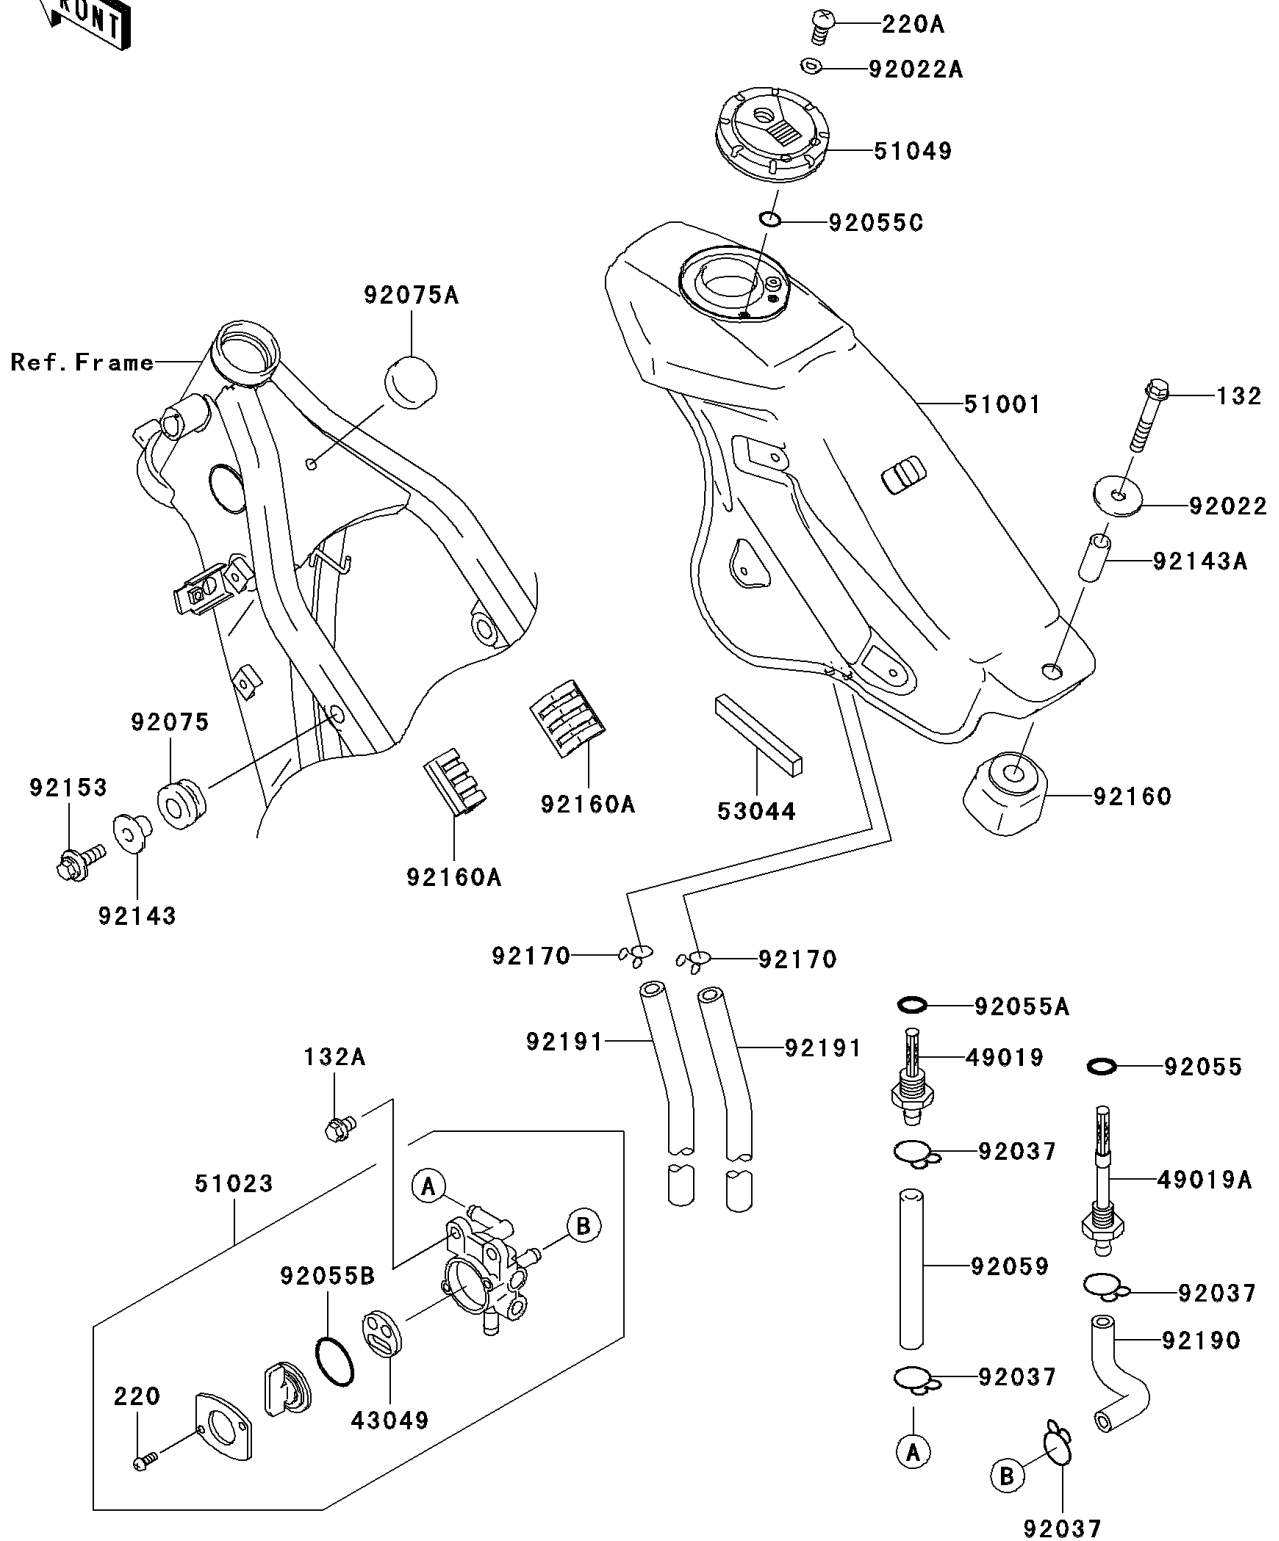

2006 KLX[®]250S PARTS DIAGRAM

Fuel Tank

F2410

2006 KLX[®]250S PARTS LIST

Fuel Tank

ITEM NAME	PART NUMBER	QUANTITY
BOLT-FLANGED-SMALL,6X35 (Ref # 132)	132G0635	1
BOLT-FLANGED-SMALL,6X8 (Ref # 132A)	132L0608	1
SCREW-PAN-CROS,3X8 (Ref # 220)	220B0308	1
SCREW-PAN-CROS,5X10 (Ref # 220A)	220D0510	1
PACKING,TAP VALVE (Ref # 43049)	43049-1091	1
FILTER-FUEL,"RES" (Ref # 49019)	49019-1057	1
FILTER-FUEL,"ON" (Ref # 49019A)	49019-1077	1
TANK-COMP-FUEL,EBONY (Ref # 51001)	51001-1715-H8	1
TAP-ASSY,FUEL (Ref # 51023)	51023-1322	1
CAP-TANK,FUEL (Ref # 51049)	51049-1134	1
TRIM,L=490 (Ref # 53044)	53044-1209	1
WASHER,6.5X24X2 (Ref # 92022)	92022-1690	1
WASHER,5.1X10X1.0 (Ref # 92022A)	92022-1977	1
CLAMP,TUBE (Ref # 92037)	92037-147	1
RING-O,ID=9.5 (Ref # 92055)	92055-1386	1
RING-O,11.5X1.5 (Ref # 92055A)	92055-1387	1
RING-O,TAP LEVER (Ref # 92055B)	92055-1419	1
RING-O,ID=9 (Ref # 92055C)	92055-1552	1
TUBE (Ref # 92059)	92059-1888	1
DAMPER,RUBBER (Ref # 92075)	92075-1123	1
DAMPER (Ref # 92075A)	92075-281	1
COLLAR (Ref # 92143)	92143-1353	1
COLLAR,6.8X10X24.5 (Ref # 92143A)	92143-1459	1
BOLT,6X20 (Ref # 92153)	92153-0502	1
DAMPER,FUEL TANK,RR (Ref # 92160)	92160-1254	1
DAMPER,FUEL TANK (Ref # 92160A)	92160-1328	1
CLAMP,TUBE (Ref # 92170)	92170-1834	1
TUBE,"ON" (Ref # 92190)	92190-1486	1
TUBE,7X12X600 (Ref # 92191)	92191-1138	1