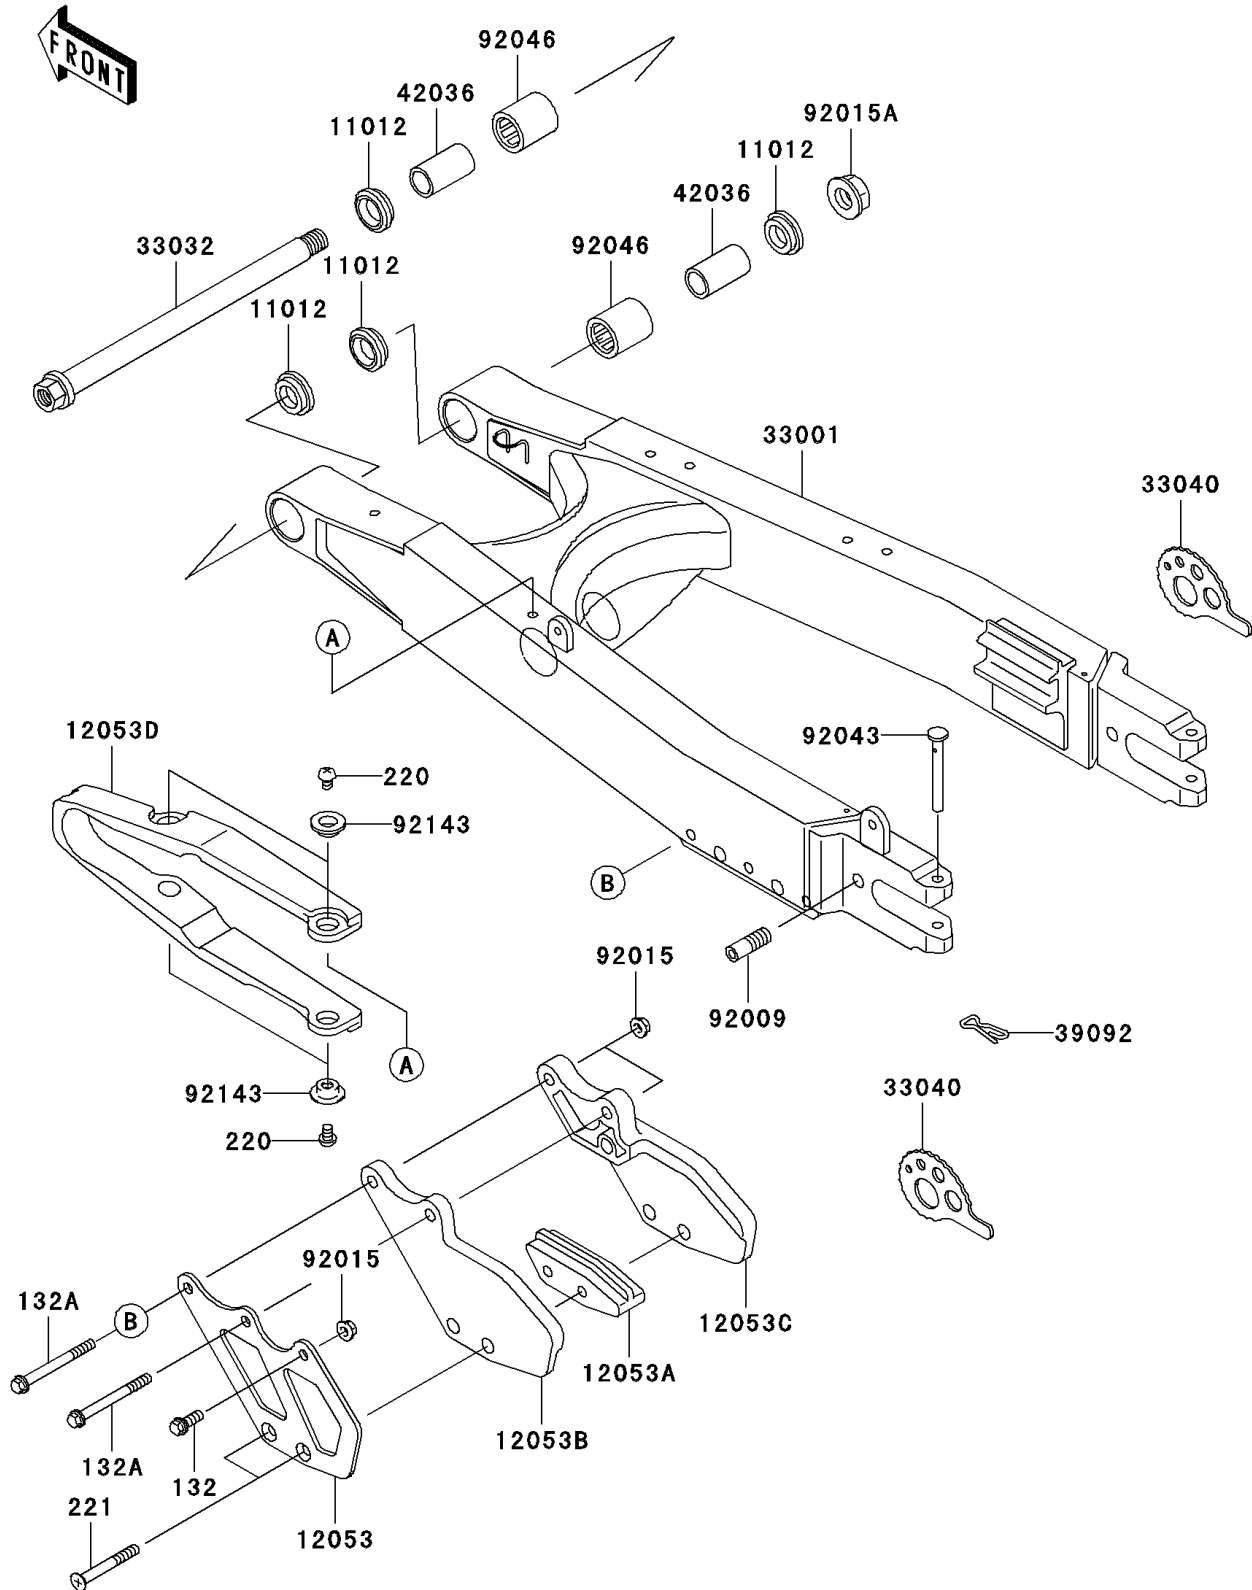

2006 KLX[®]250S PARTS DIAGRAM

Swingarm

F2141

2006 KLX®250S PARTS LIST

Swingarm

ITEM NAME	PART NUMBER	QUANTITY
BOLT-FLANGED-SMALL,6X16 (Ref # 132)	132G0616	1
BOLT-FLANGED-SMALL,6X60 (Ref # 132A)	132G0660	1
SCREW-PAN-CROS,6X8 (Ref # 220)	220B0608	1
SCREW-CSK-CROS,6X50 (Ref # 221)	221B0650	1
CAP,SWING ARM (Ref # 11012)	11012-1259	1
GUIDE-CHAIN,RR,OUTSIDE (Ref # 12053)	12053-1268	1
GUIDE-CHAIN,DRIVE,RR,INSIDE (Ref # 12053A)	12053-1270	1
GUIDE-CHAIN,DRIVE,RR,OUTSIDE (Ref # 12053B)	12053-1323	1
GUIDE-CHAIN,DRIVE,RR,INSIDE (Ref # 12053C)	12053-1324	1
GUIDE-CHAIN,DRIVE,FR (Ref # 12053D)	12053-1328	1
ARM-COMP-SWING,P.SILVER (Ref # 33001)	33001-1564-458	1
SHAFT-SWING ARM (Ref # 33032)	33032-0006	1
ADJUSTER-CHAIN (Ref # 33040)	33040-1113	1
PIN-HAIR (Ref # 39092)	39092-0001	1
SLEEVE,SWING ARM (Ref # 42036)	42036-1064	1
SCREW,SET,10X29 (Ref # 92009)	92009-1686	1
NUT,FLANGED,6MM (Ref # 92015)	92015-1078	1
NUT,14MM (Ref # 92015A)	92015-1407	1
PIN,6X45 (Ref # 92043)	92043-1590	1
BEARING-NEEDLE,TA2030Z (Ref # 92046)	92046-1128	1
COLLAR (Ref # 92143)	92143-1156	1