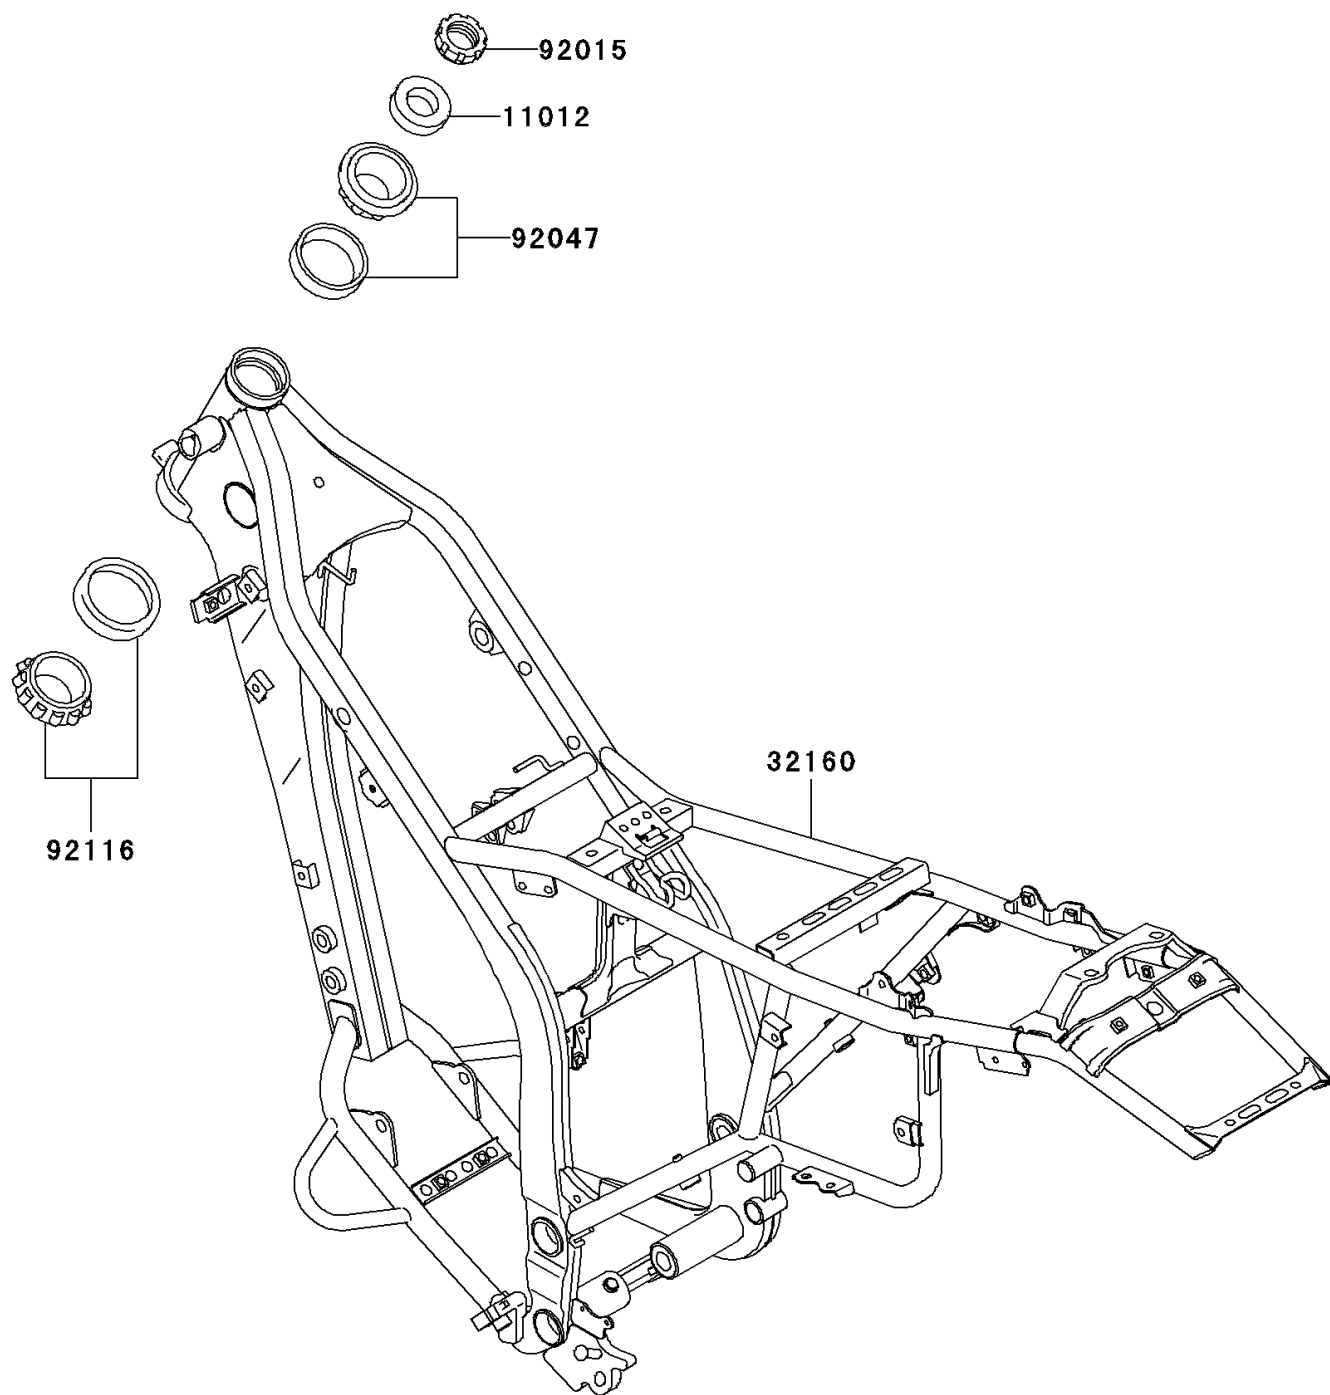

2006 KLX[®]250S PARTS DIAGRAM

Frame

F2120

2006 KLX[®]250S PARTS LIST

Frame

ITEM NAME	PART NUMBER	QUANTITY
CAP,STEERING STEM (Ref # 11012)	11012-1762	1
FRAME-COMP,P.SILVER (Ref # 32160)	32160-0149-458	1
NUT,25MM,T=12 (Ref # 92015)	92015-1546	1
RACE,ROLLER,32005JR RS (Ref # 92047)	92047-017	1
BEARING-ROLLER,HI-CAP32006JRRS (Ref # 92116)	92116-1069	1