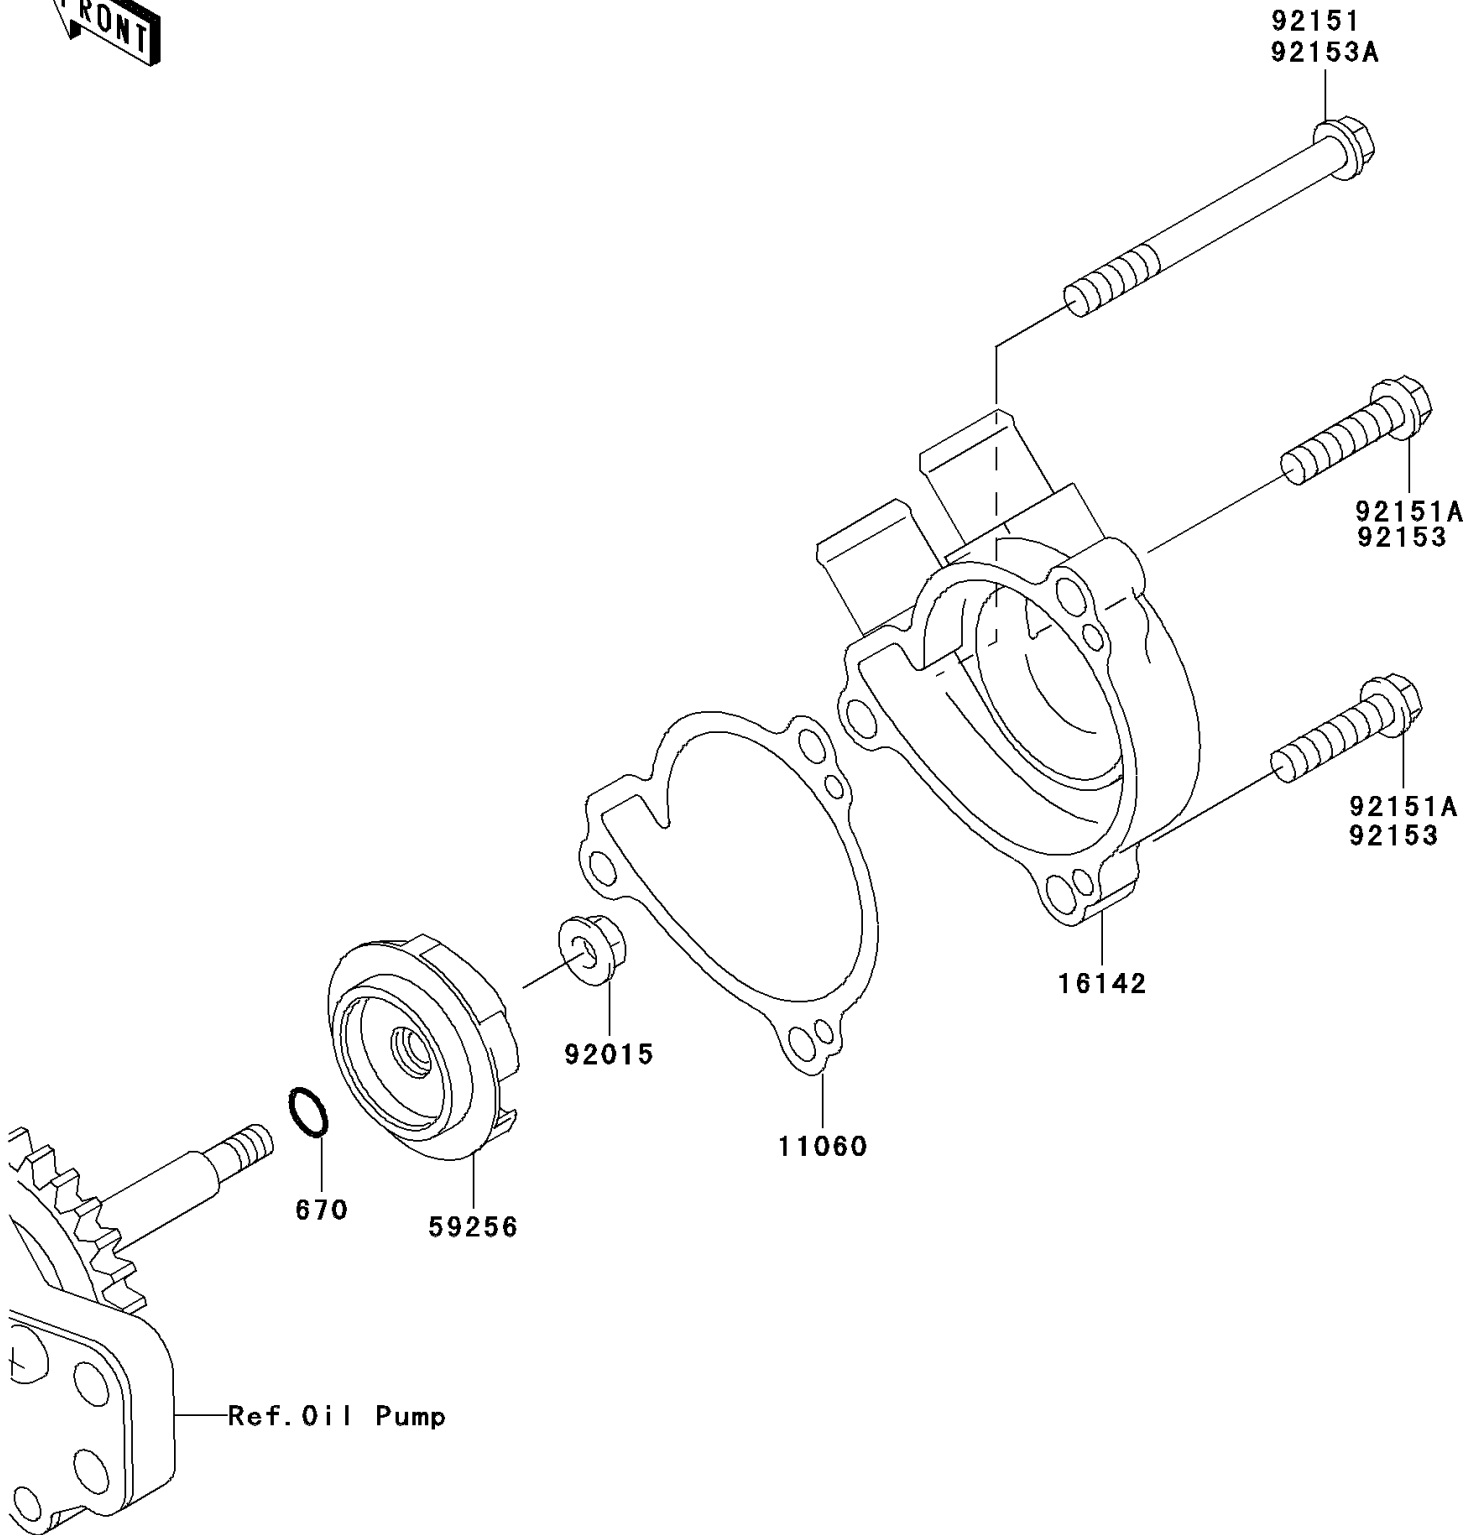

2006 KLX[®]250S PARTS DIAGRAM

Water Pump

E3031

2006 KLX®250S PARTS LIST

Water Pump

ITEM NAME	PART NUMBER	QUANTITY
O RING,6MM (Ref # 670)	670B1506	1
GASKET,PUMP COVER (Ref # 11060)	11060-1328	1
COVER-PUMP (Ref # 16142)	16142-0022	1
IMPELLER (Ref # 59256)	59256-1063	1
NUT,FLANGED,6MM (Ref # 92015)	92015-1078	1
BOLT,FLANGED,6X25 (Ref # 92153)	92153-0604	1
BOLT,FLANGED,6X65 (Ref # 92153A)	92153-0722	1