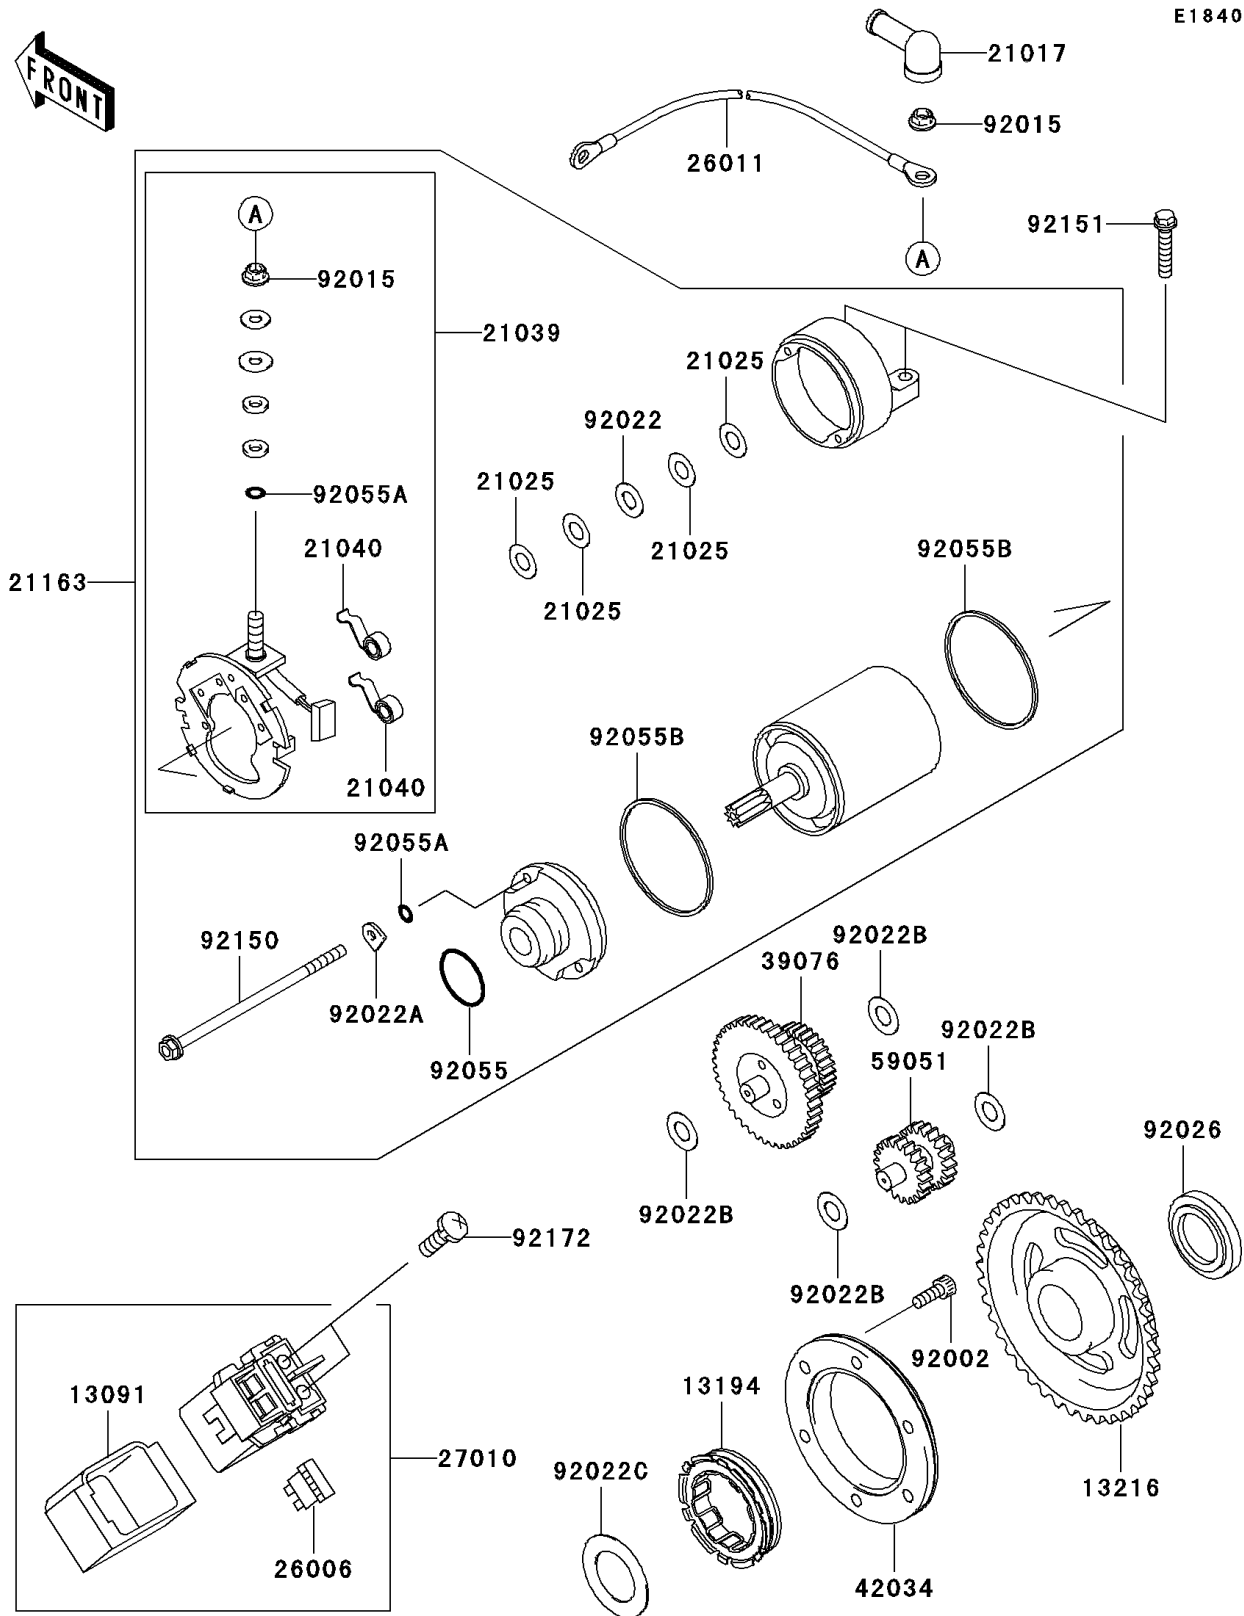

## 2006 KLX<sup>®</sup>250S PARTS DIAGRAM

Starter Motor

E1840

## 2006 KLX®250S PARTS LIST

Starter Motor

ITEM NAME	PART NUMBER	QUANTITY
HOLDER,SWITCH (Ref # 13091)	13091-1883	1
CLUTCH-ONEWAY (Ref # 13194)	13194-1091	1
GEAR-COMP,ONEWAY CLUTCH (Ref # 13216)	13216-1148	1
GROMMET,STARTER TERMINAL (Ref # 21017)	21017-017	1
WASHER,9.1X18X0.2 (Ref # 21025)	21025-011	1
BRUSH,CARBON (Ref # 21039)	21039-1062	1
SPRING-BRUSH (Ref # 21040)	21040-1057	1
STARTER-ELECTRIC (Ref # 21163)	21163-1256	1
FUSE,20A-Y (Ref # 26006)	26006-1051	1
WIRE-LEAD (Ref # 26011)	26011-1604	1
SWITCH (Ref # 27010)	27010-1336	1
LIMITER,STARTER IDLER GEAR (Ref # 39076)	39076-1069	1
COUPLING (Ref # 42034)	42034-1181	1
GEAR-SPUR,IDLE (Ref # 59051)	59051-1304	1
BOLT,SOCKET,6X16 (Ref # 92002)	92002-1778	1
NUT,STARTER MOTOR (Ref # 92015)	92015-1476	1
WASHER,9.1X18X0.8 (Ref # 92022)	92022-1132	1
WASHER,LOCK,T=2.0 (Ref # 92022A)	92022-1458	1
WASHER,10.2X20X0.5 (Ref # 92022B)	92022-1649	1
WASHER,27.2X44X1.0 (Ref # 92022C)	92022-1781	1
SPACER (Ref # 92026)	92026-1450	1
RING-O (Ref # 92055)	92055-1276	1
RING-O,4.5X2.0 (Ref # 92055A)	92055-1370	1
RING-O,STARTER MOTOR (Ref # 92055B)	92055-1381	1
BOLT,STARTER MOTOR (Ref # 92150)	92150-1838	1
BOLT,6X30 (Ref # 92151)	92151-1134	1
SCREW-PAN-WS-CROS,5X10 (Ref # 92172)	92172-0234	1